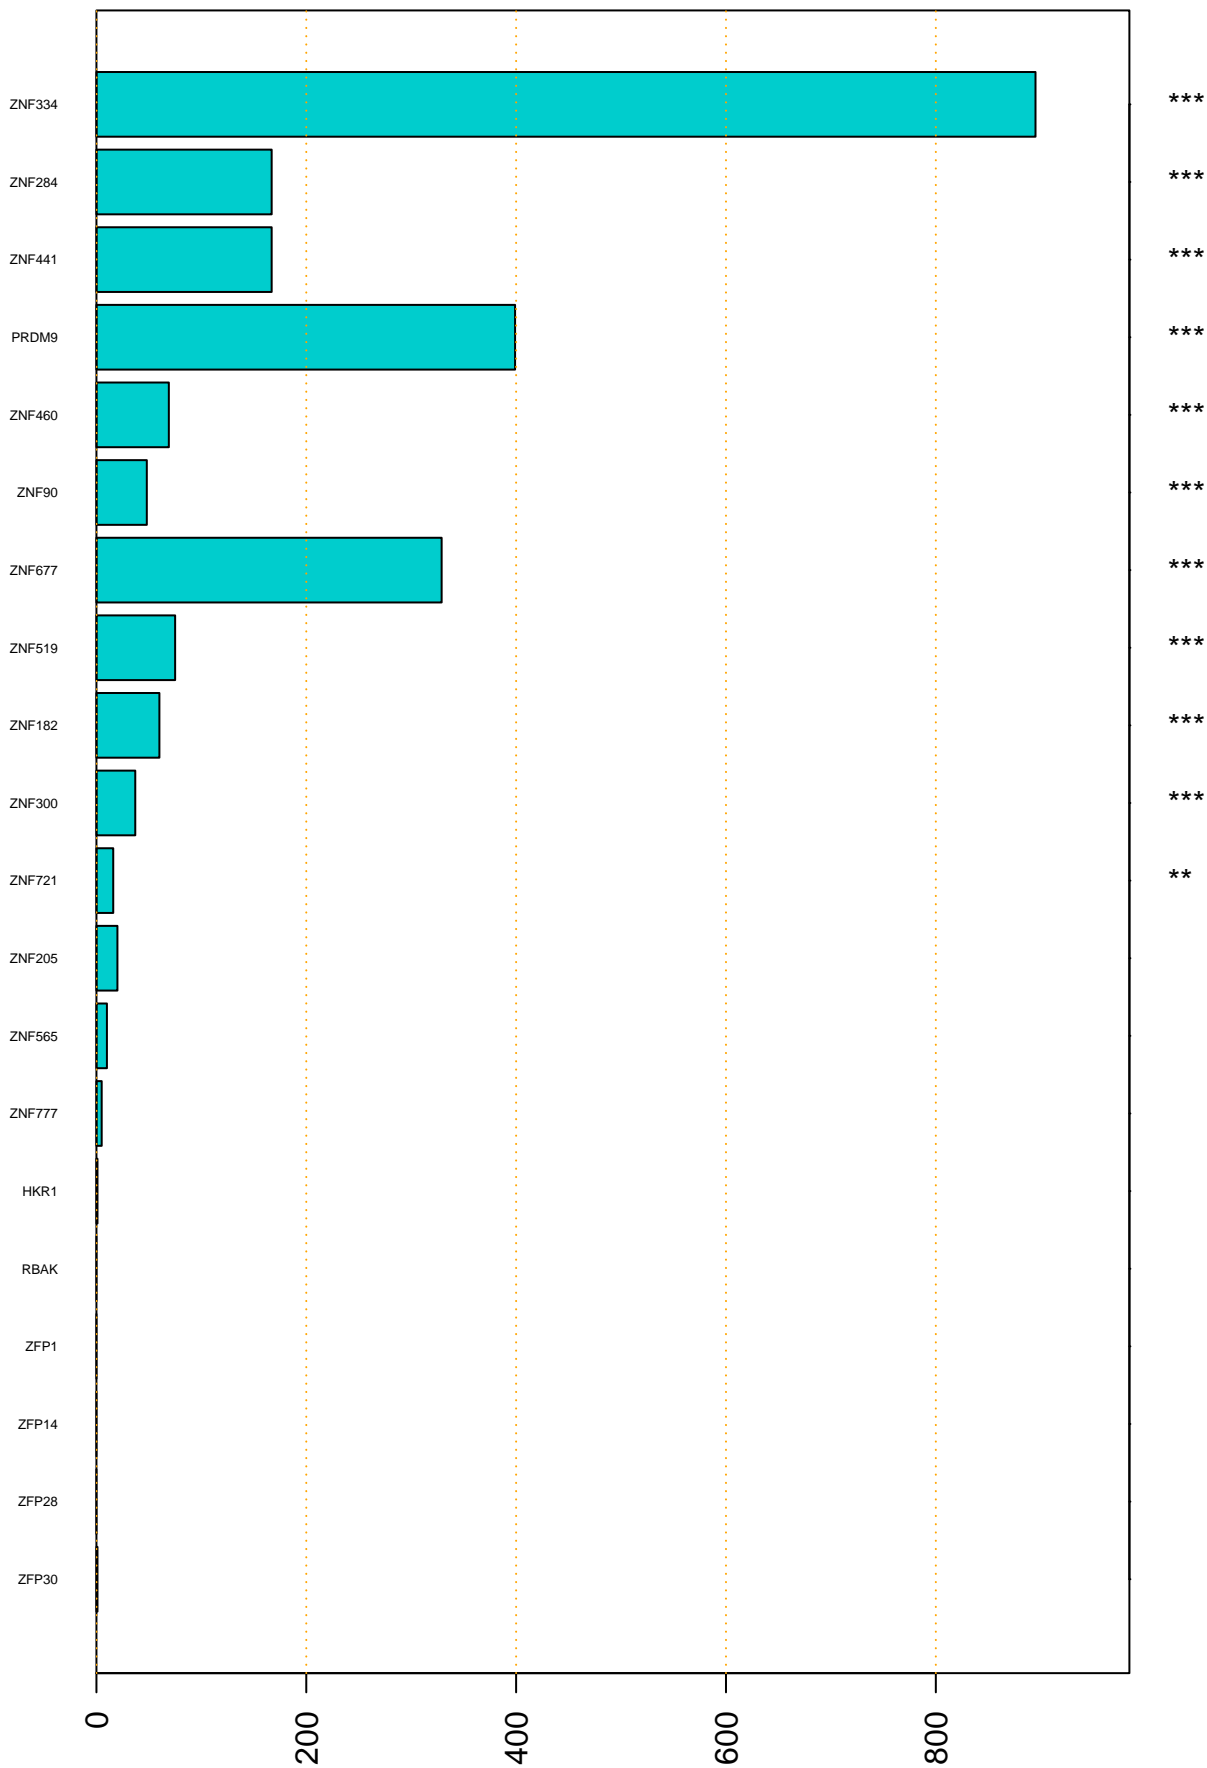

Enriched KZFP

#TE sfam with peak