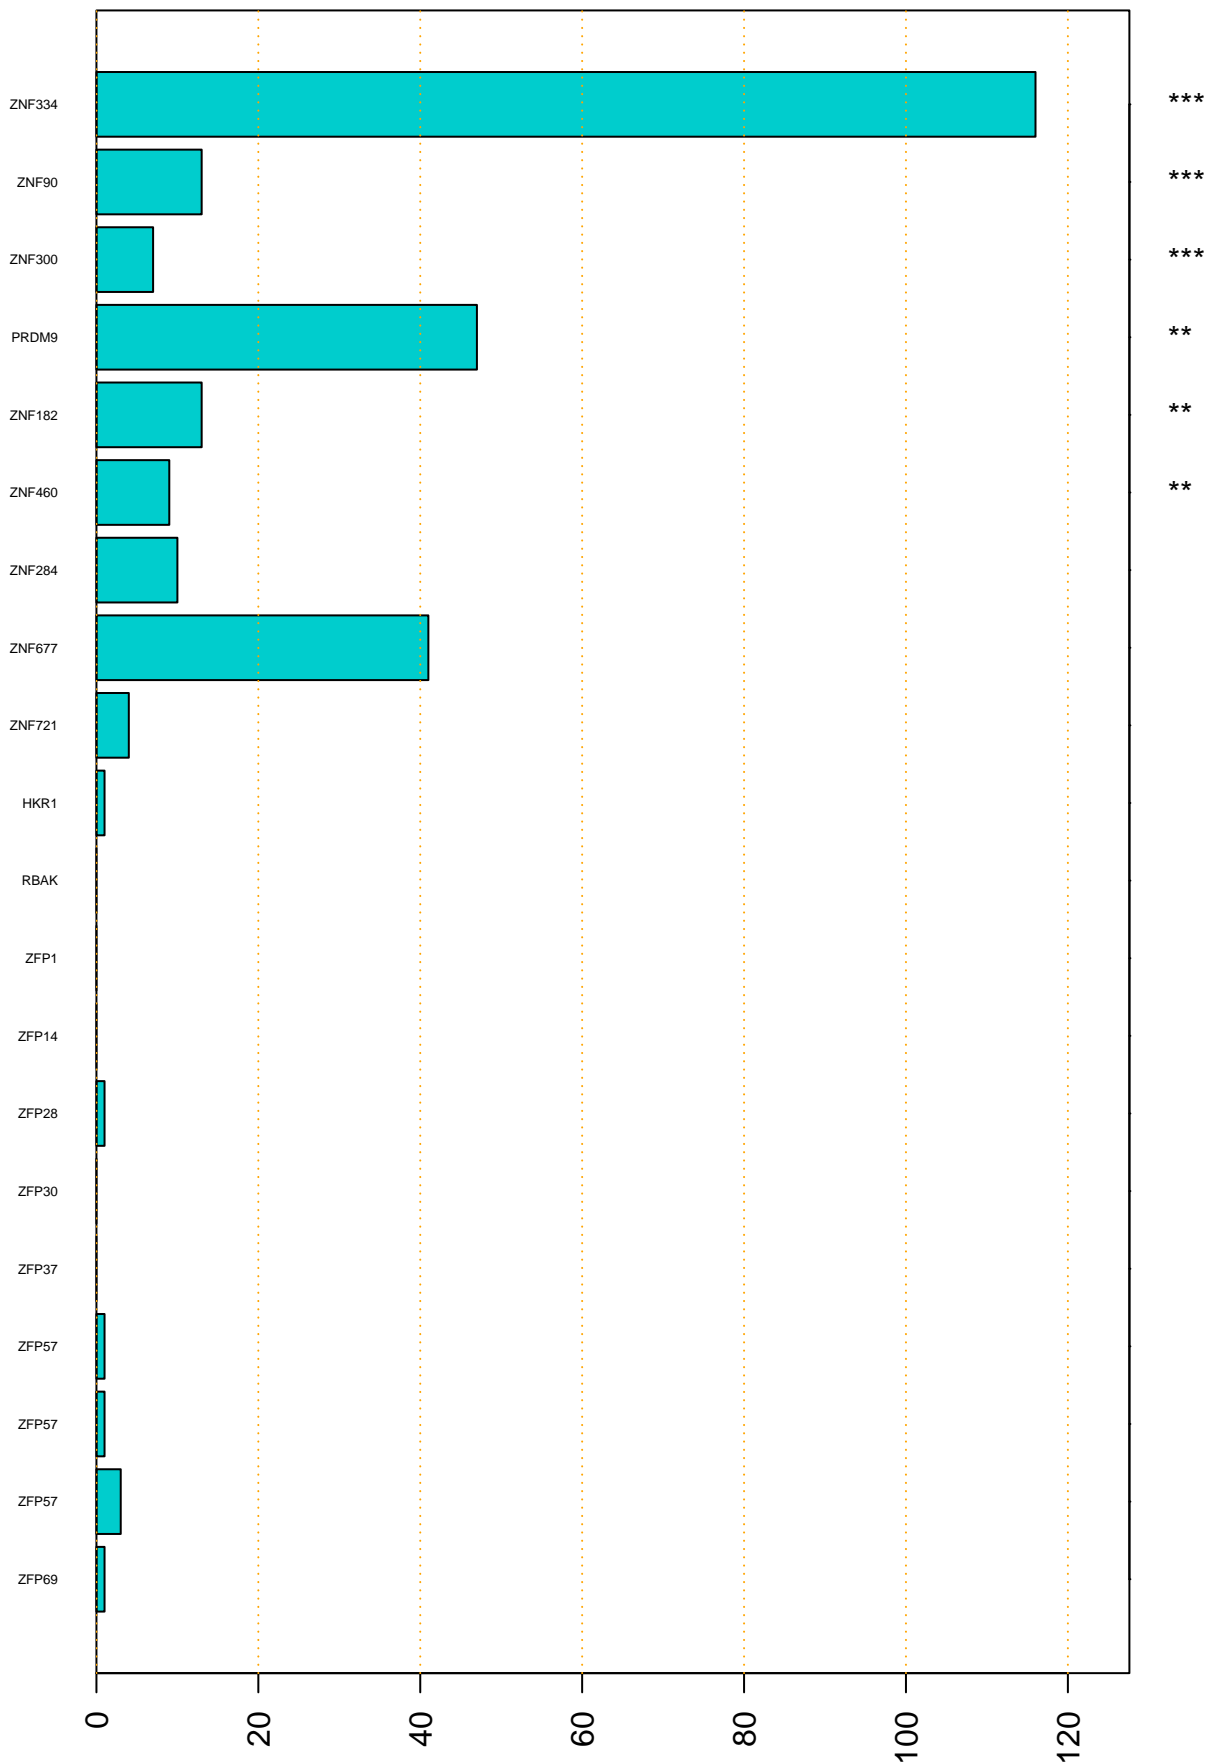

Enriched KZFP

#TE sfam with peak