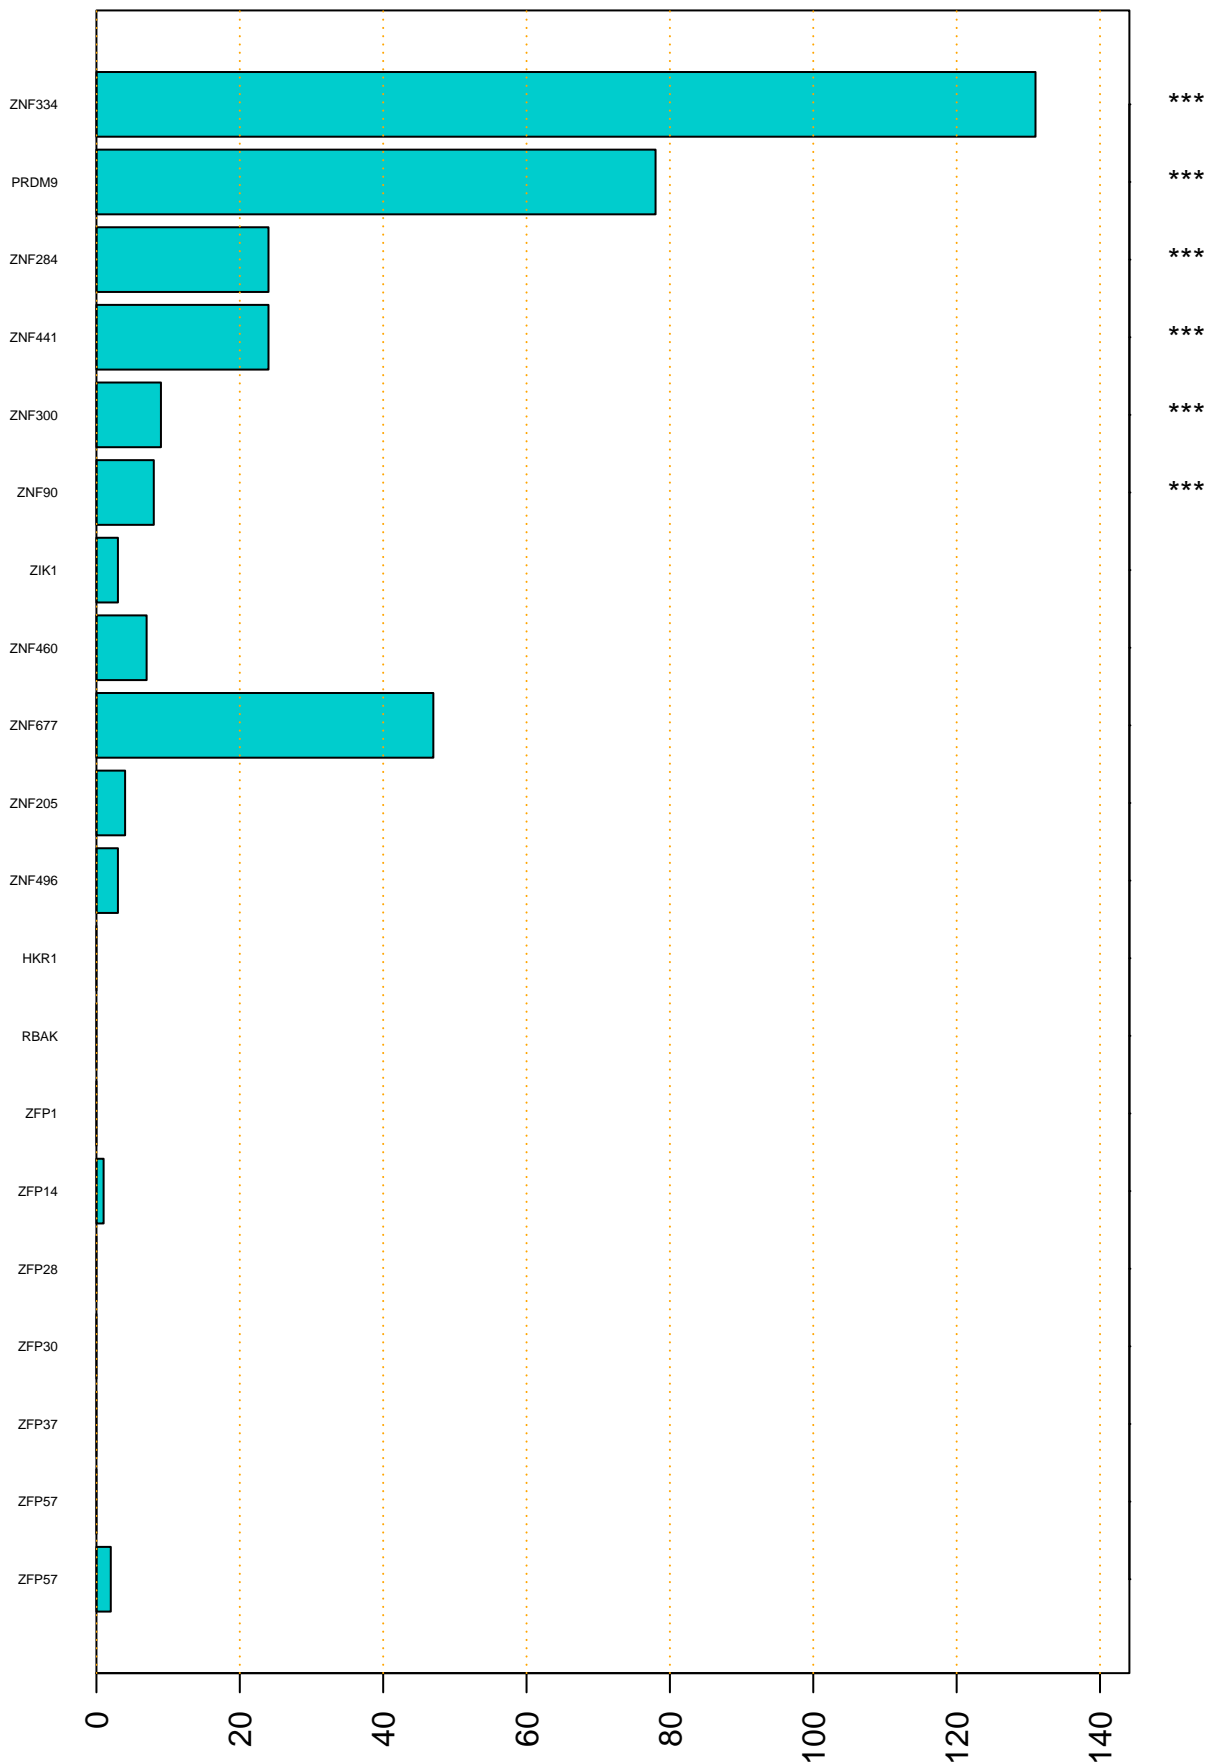

Enriched KZFP

#TE sfam with peak