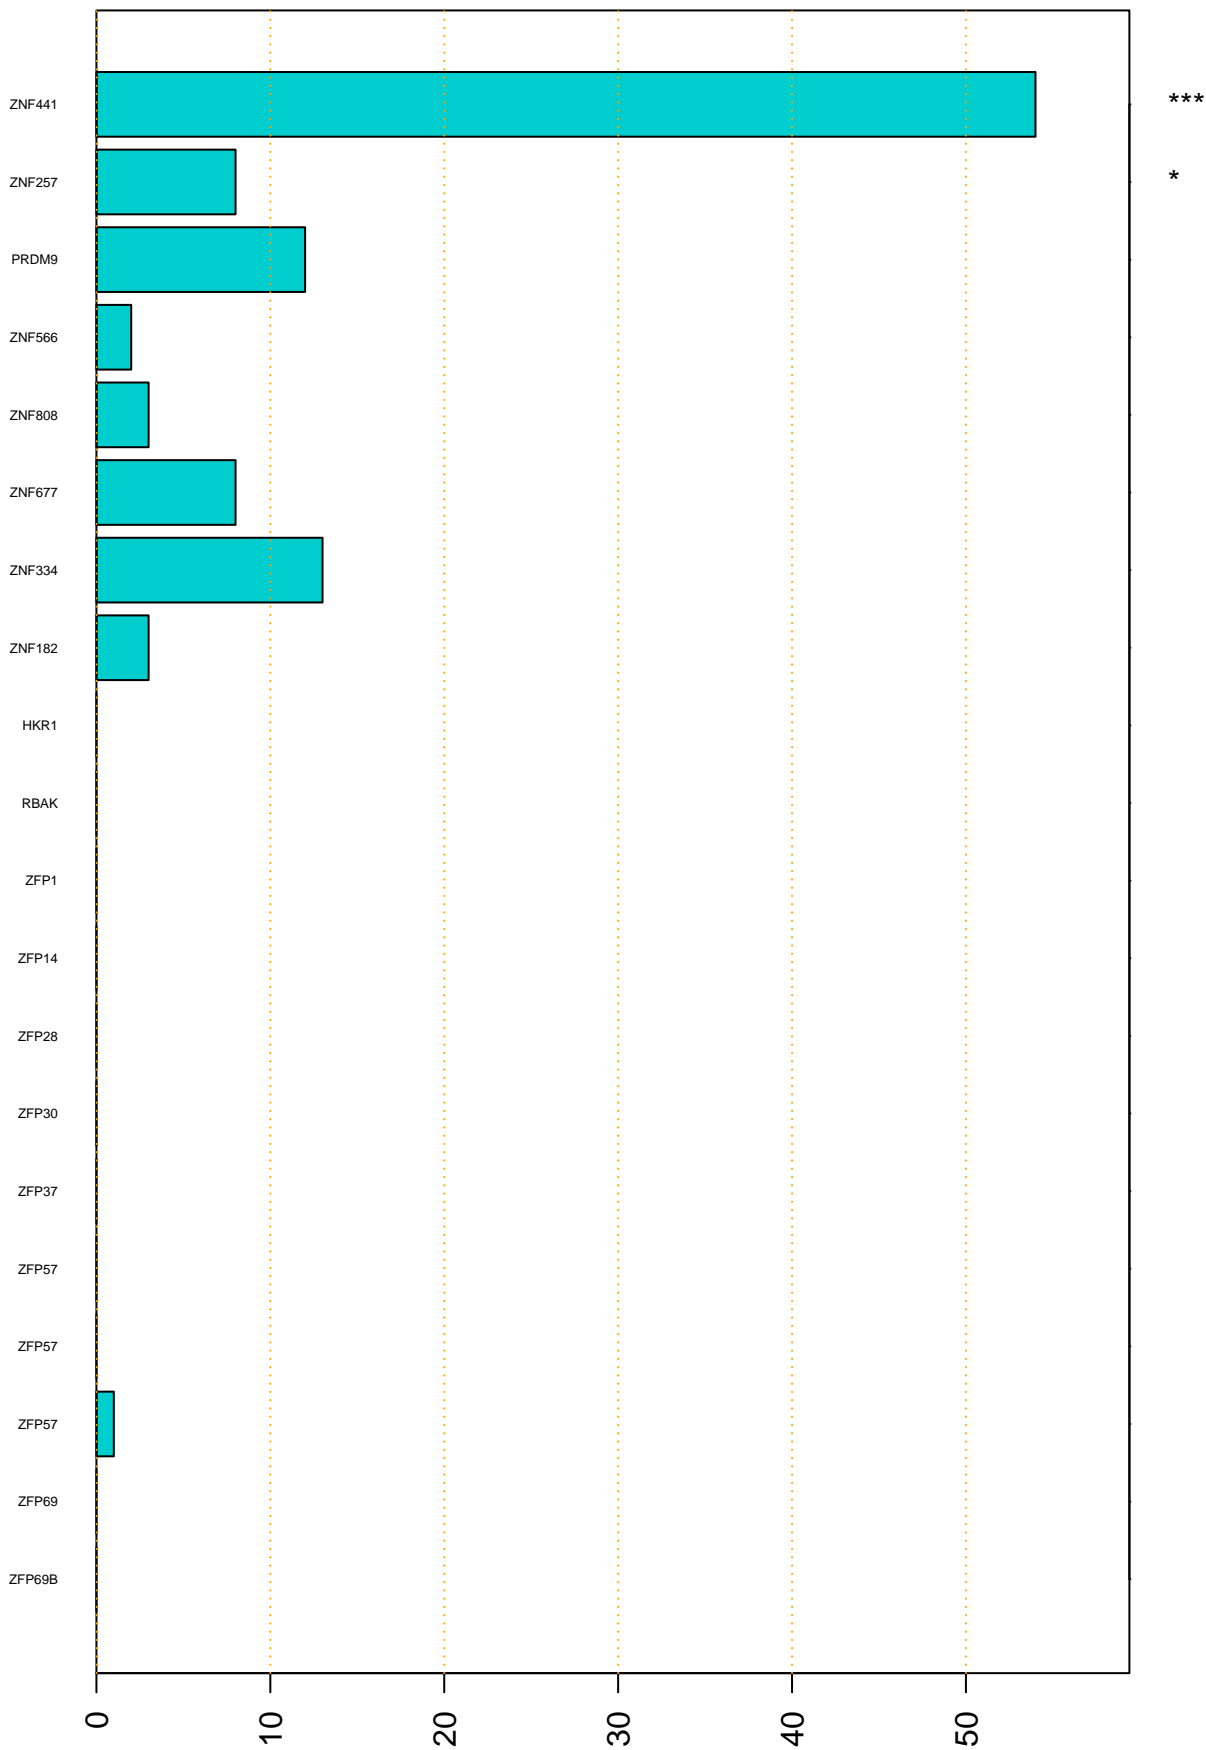

Enriched KZFP

#TE sfam with peak