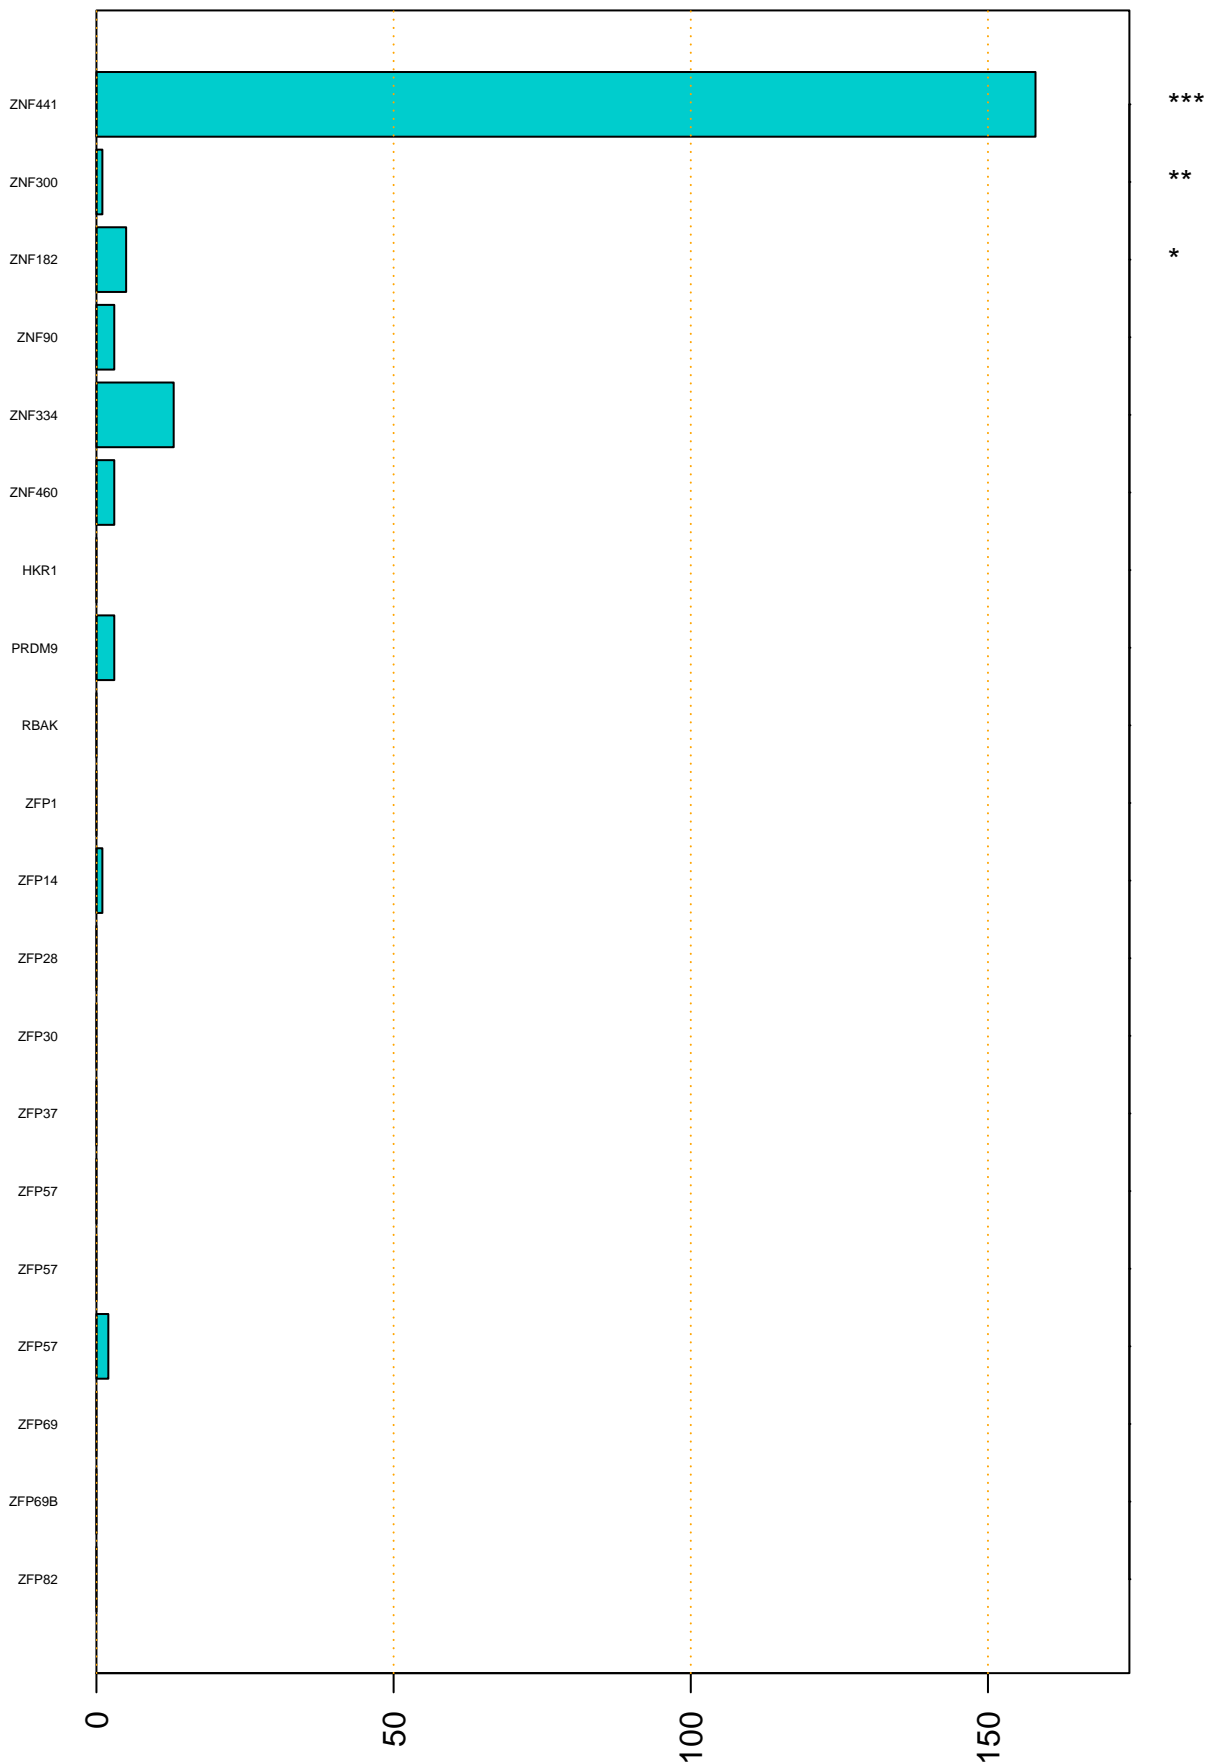

Enriched KZFP

#TE sfam with peak