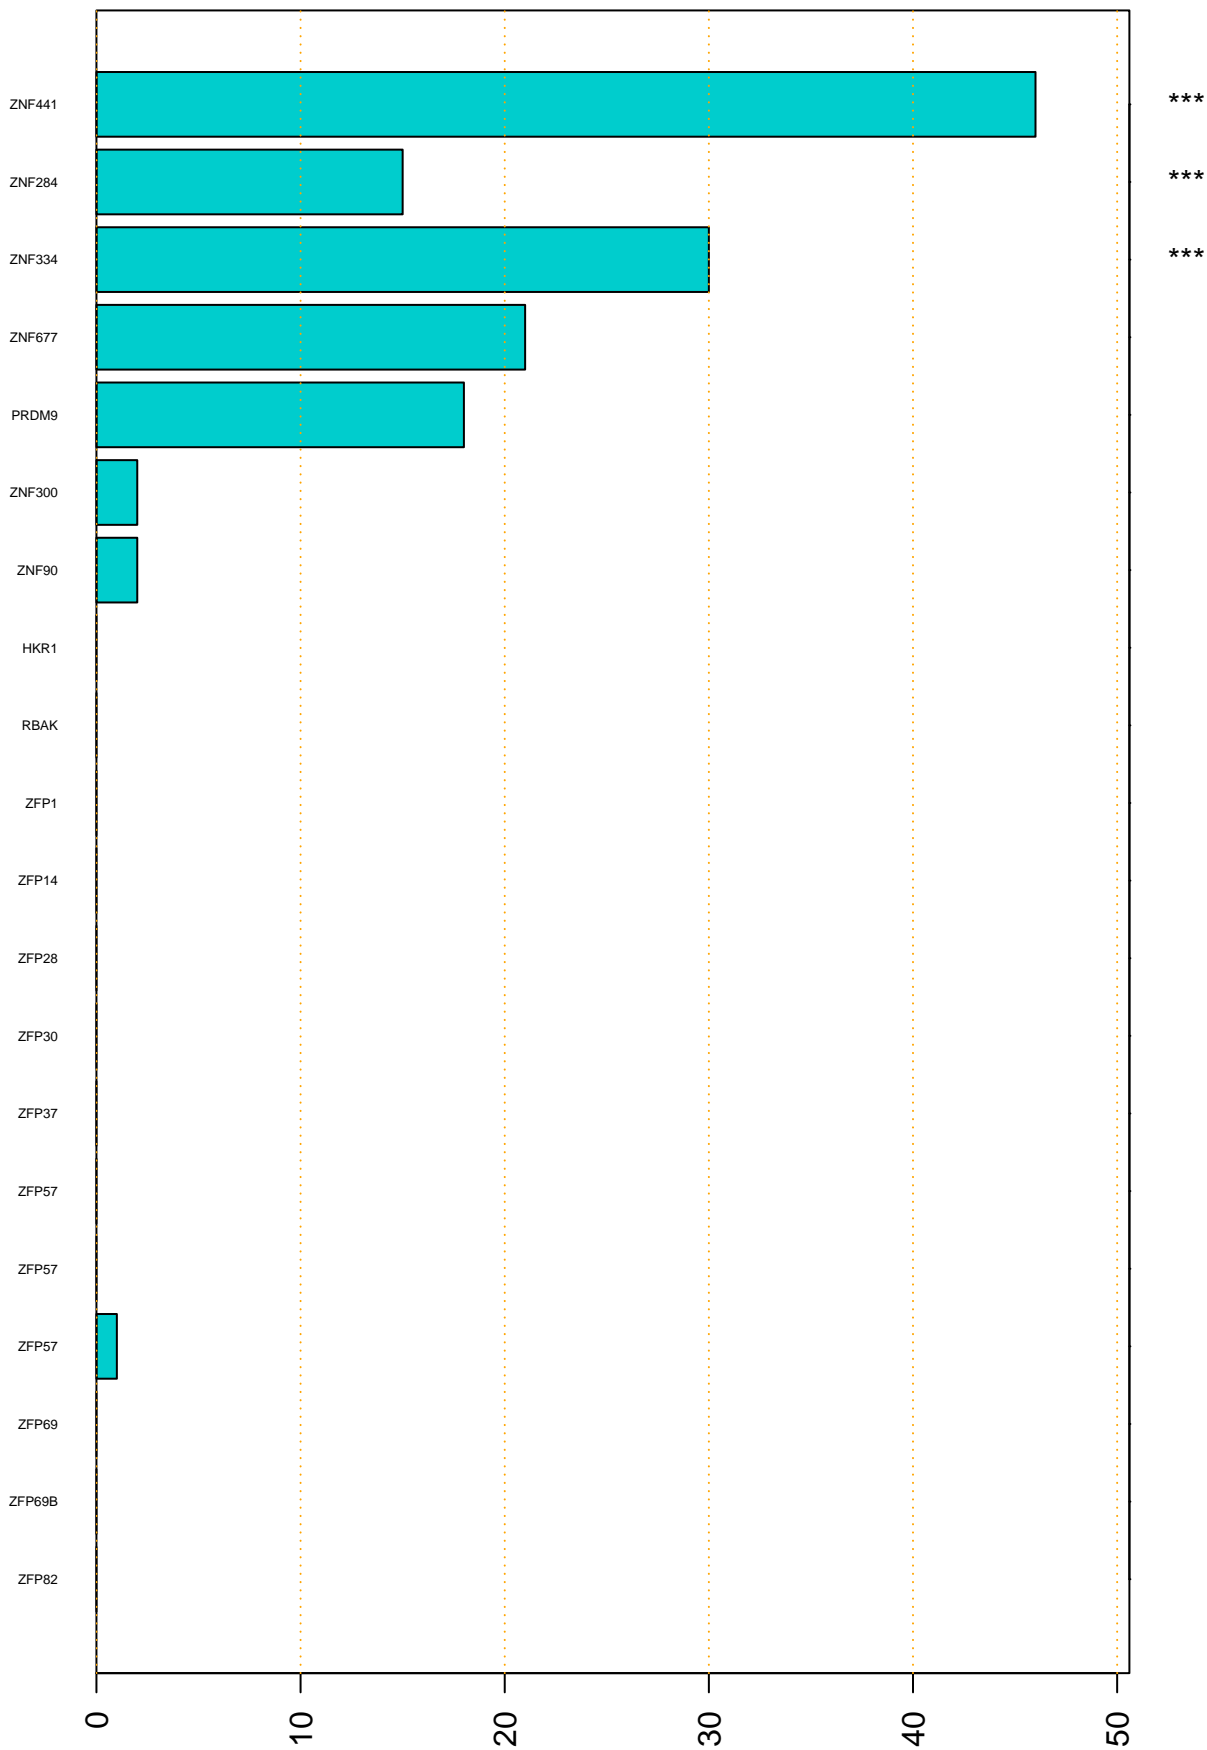

Enriched KZFP

#TE sfam with peak