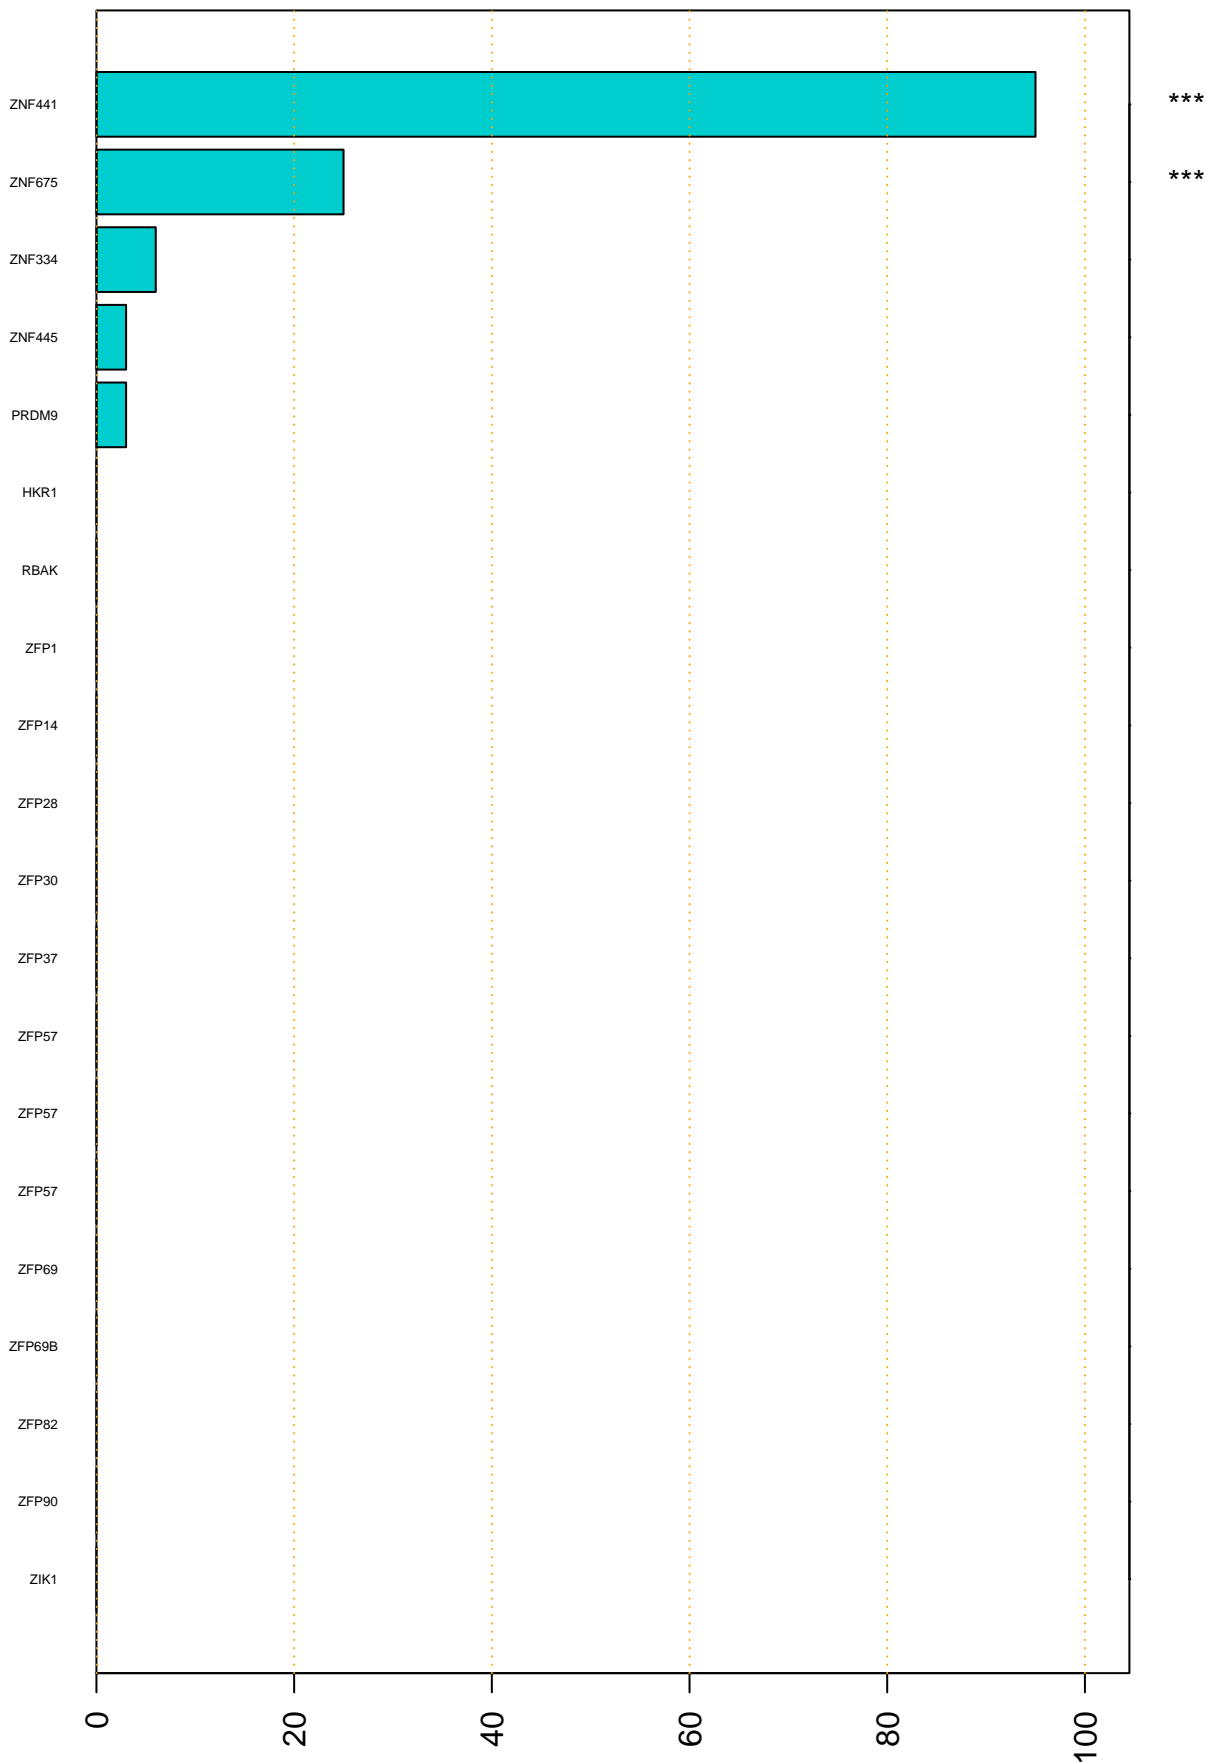

Enriched KZFP

#TE sfam with peak