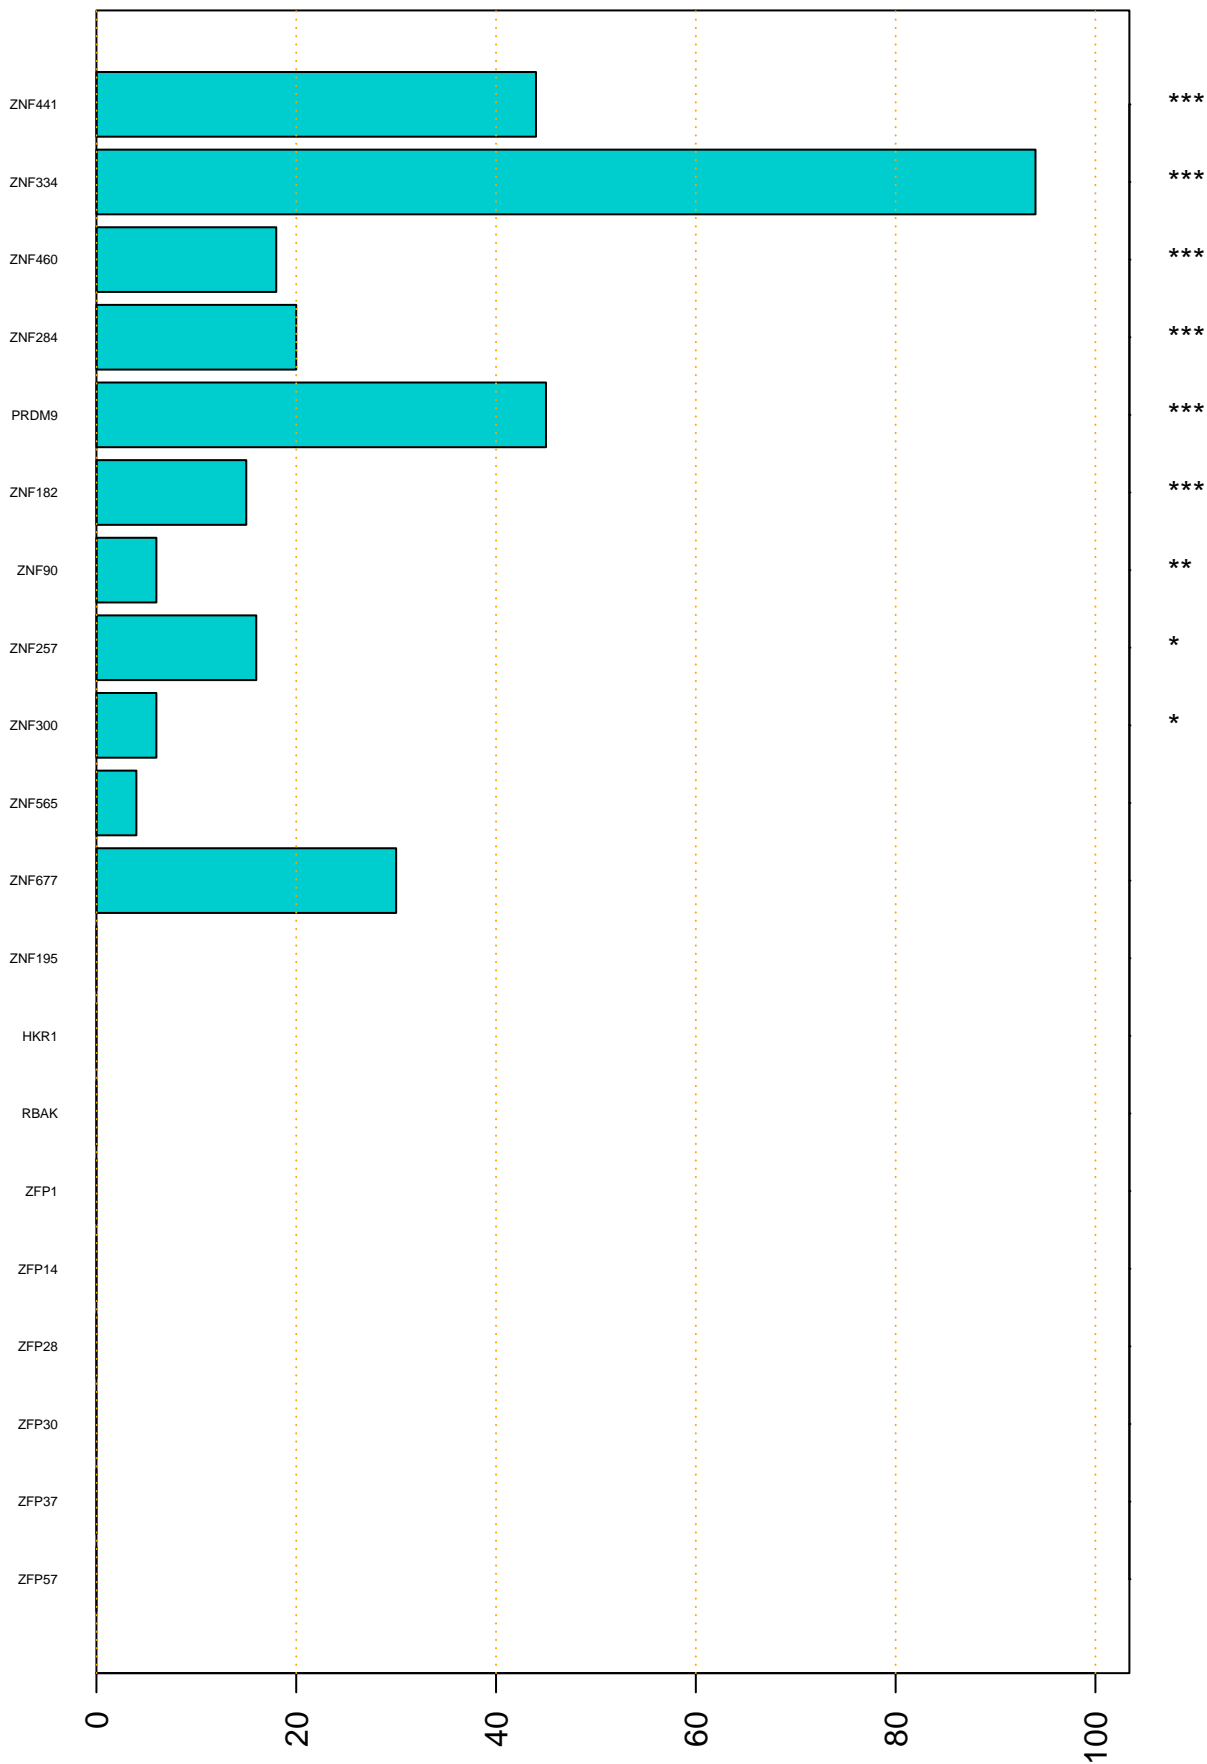

Enriched KZFP

#TE sfam with peak