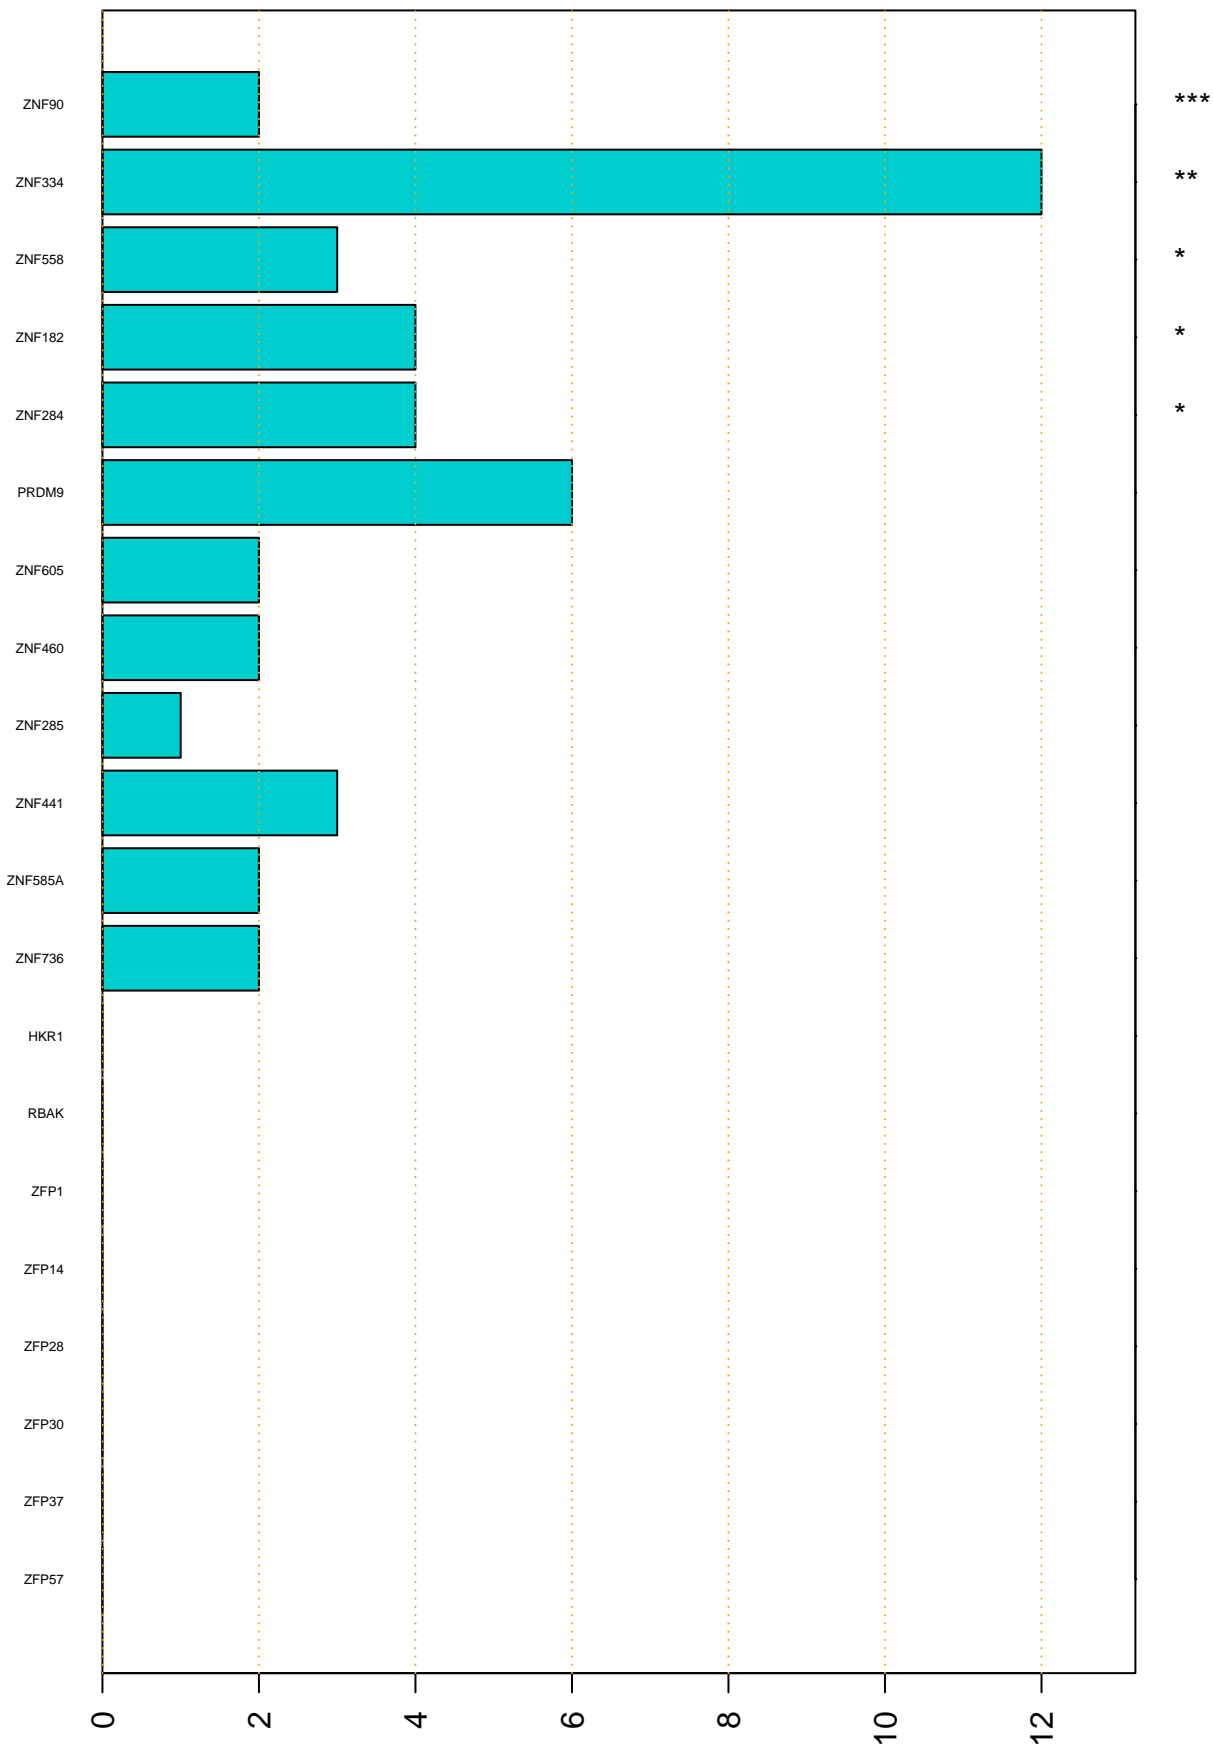

Enriched KZFP

#TE sfam with peak