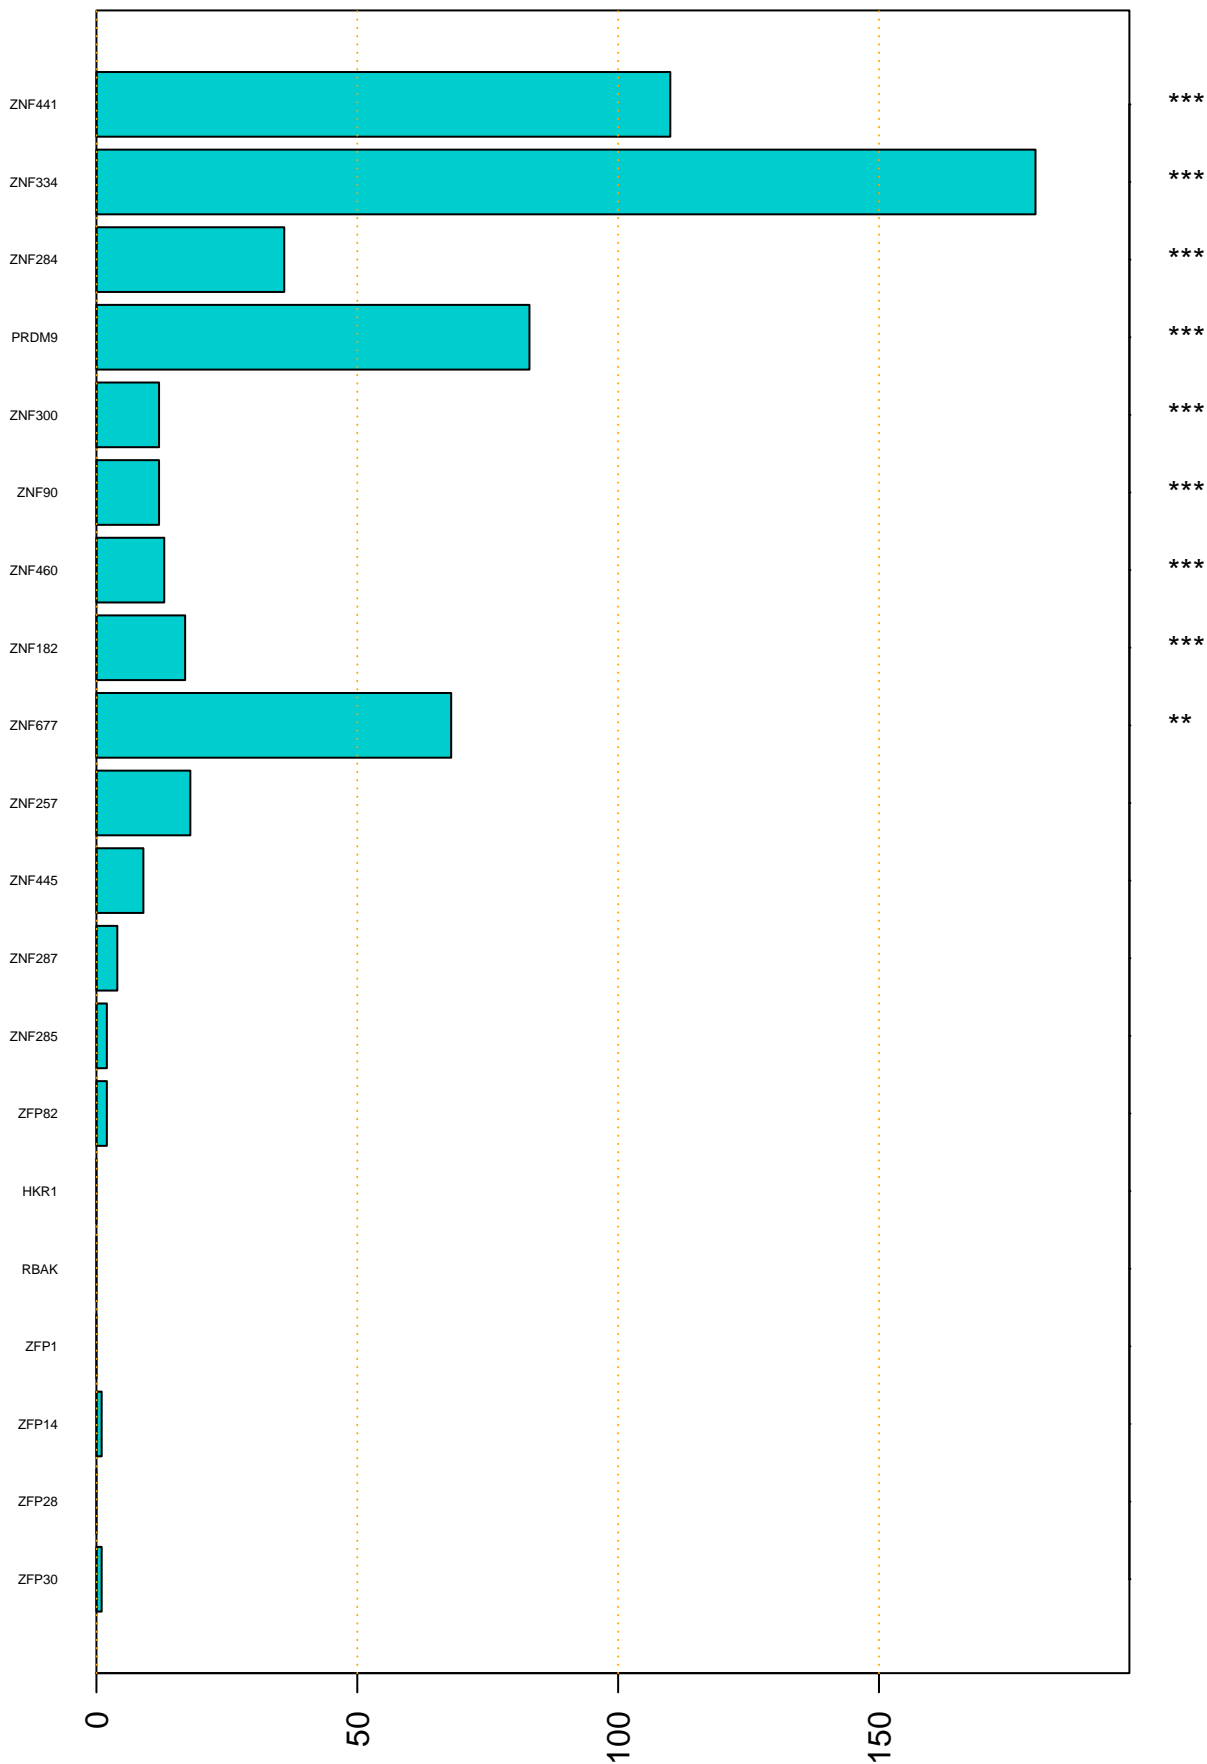

Enriched KZFP

#TE sfam with peak