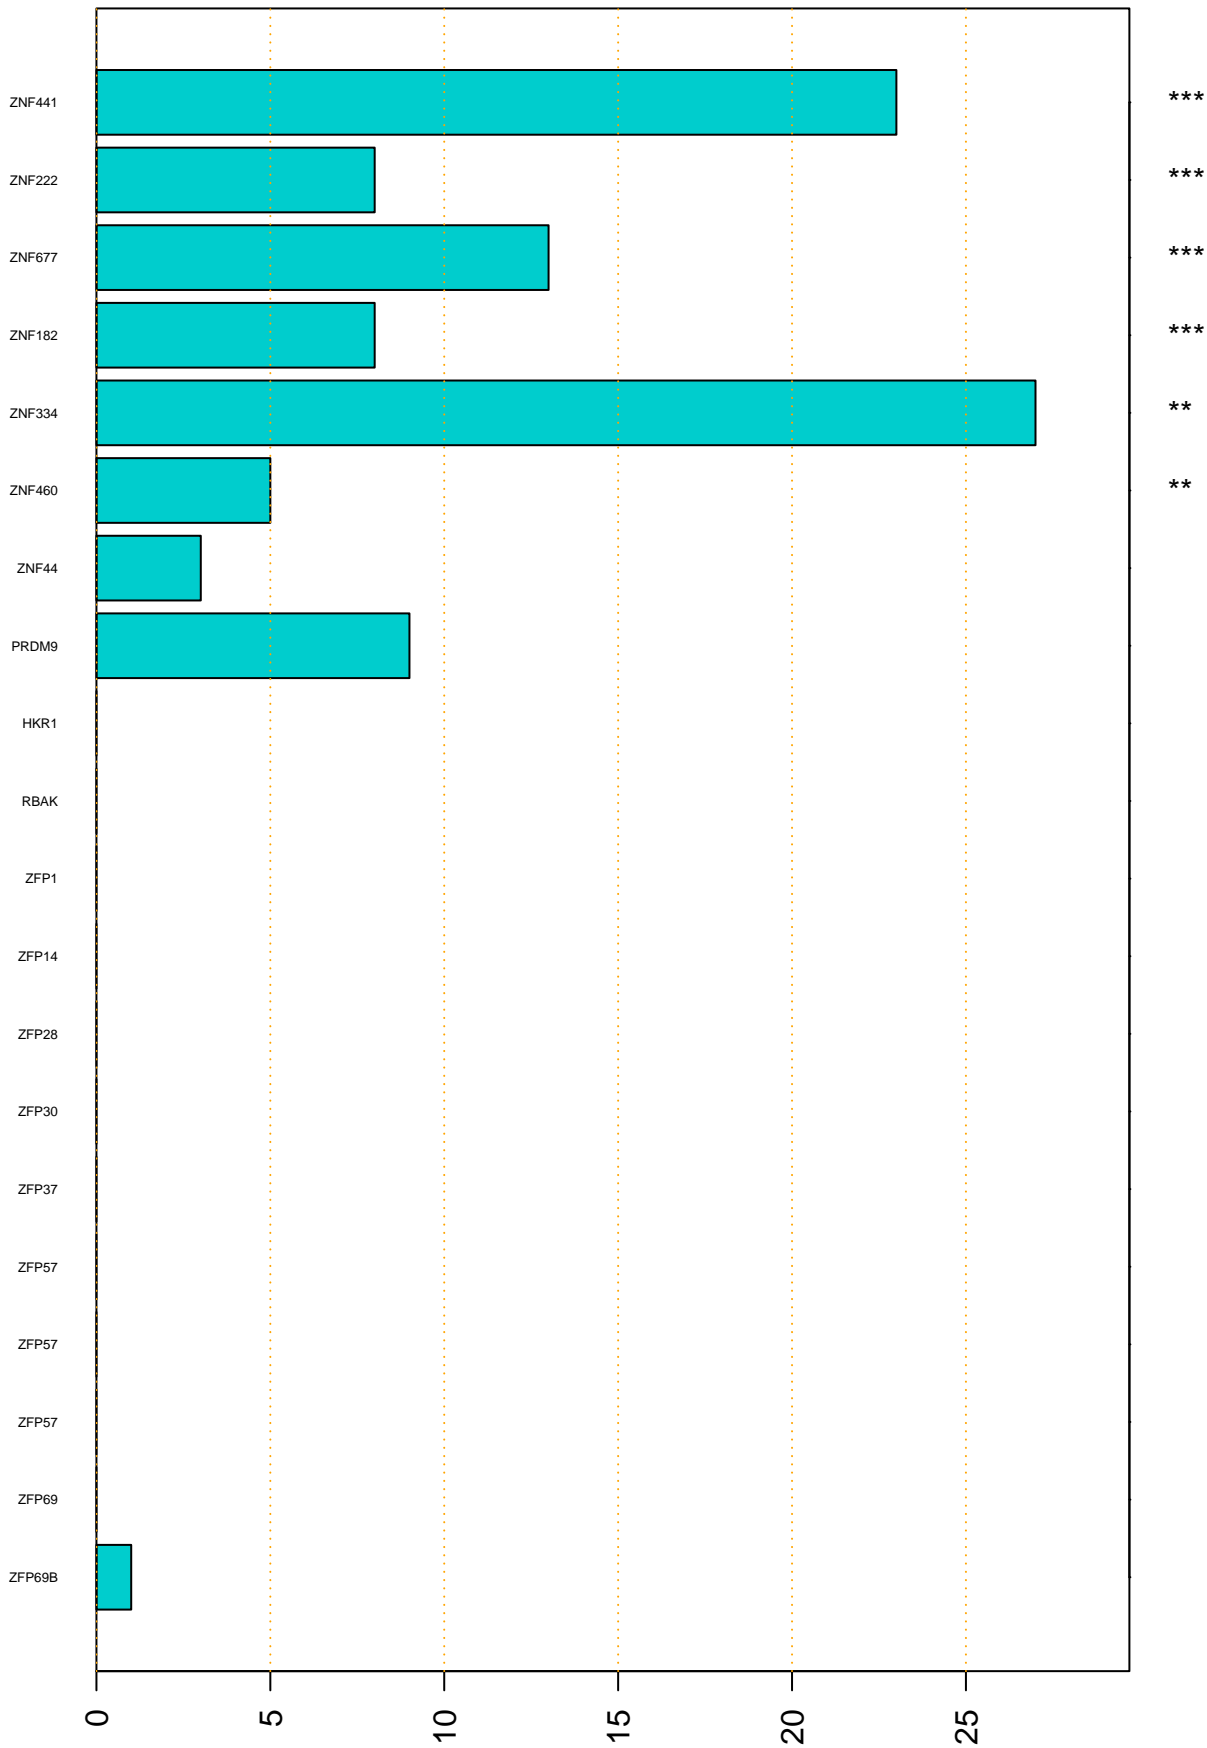

Enriched KZFP

#TE sfam with peak