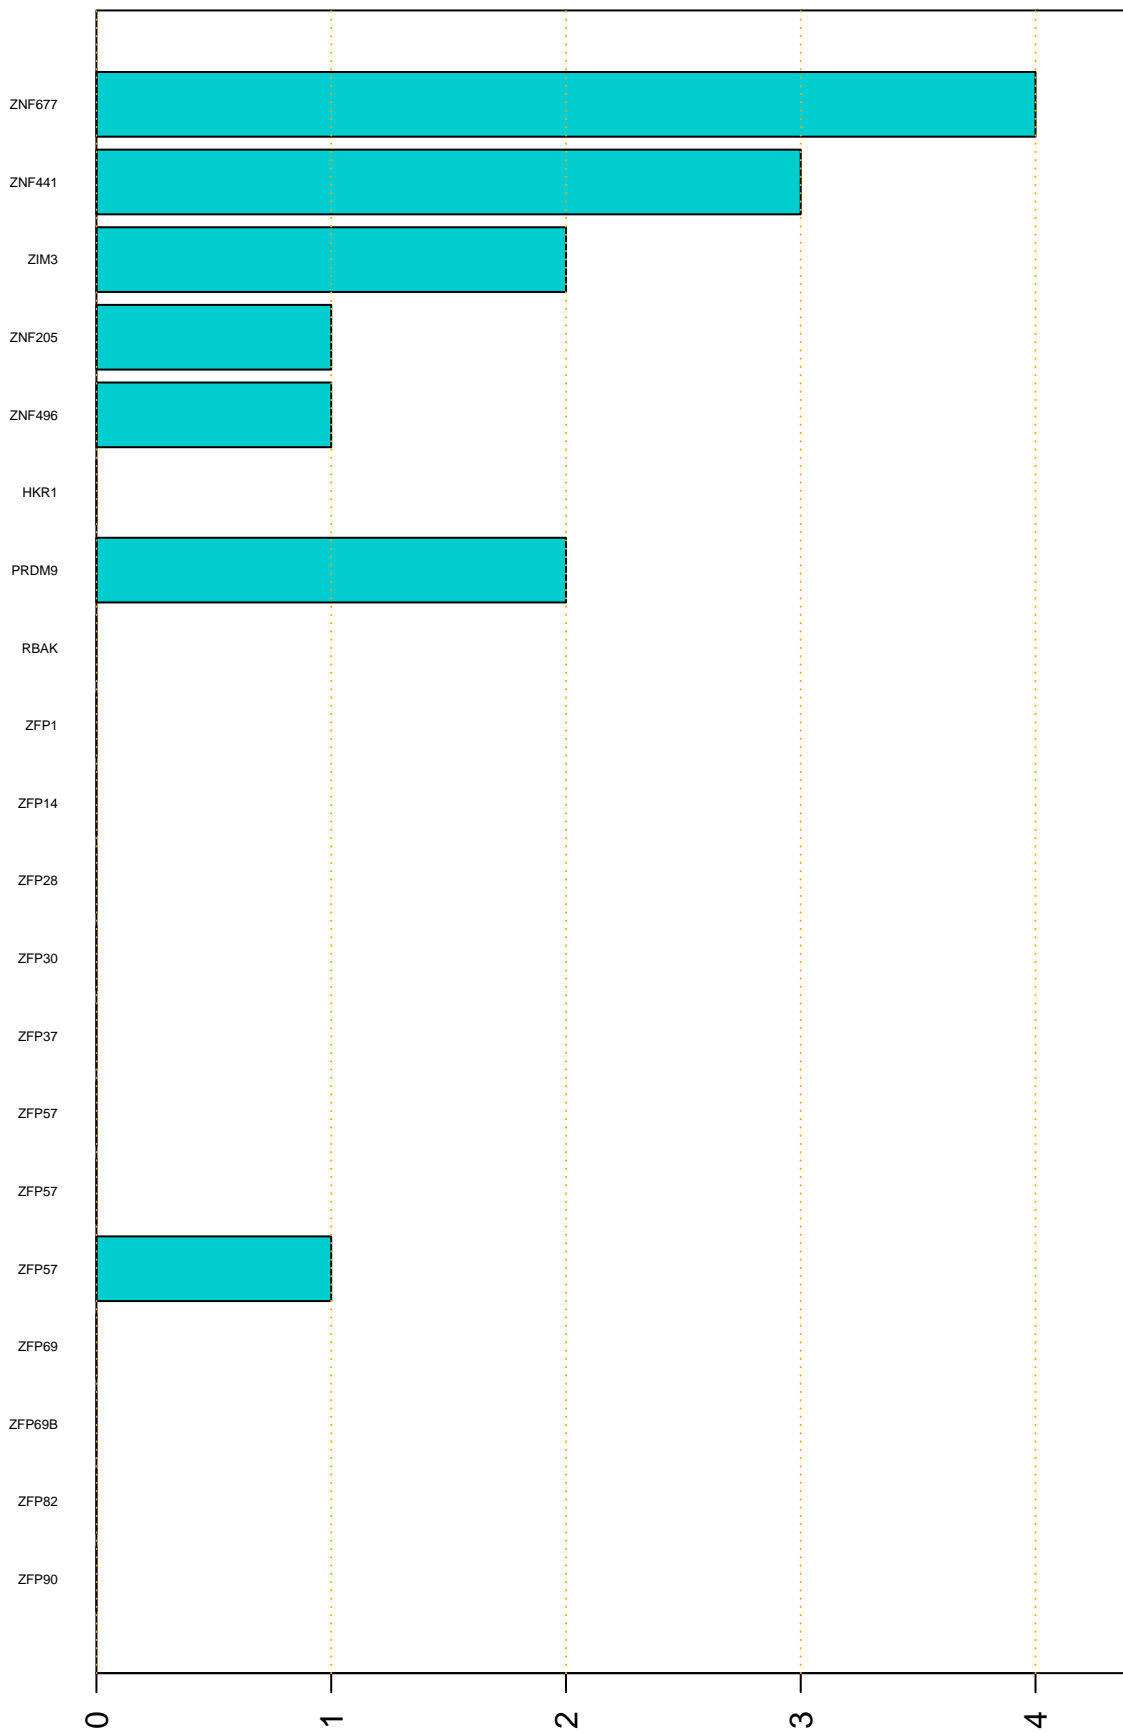

Enriched KZFP

#TE sfam with peak