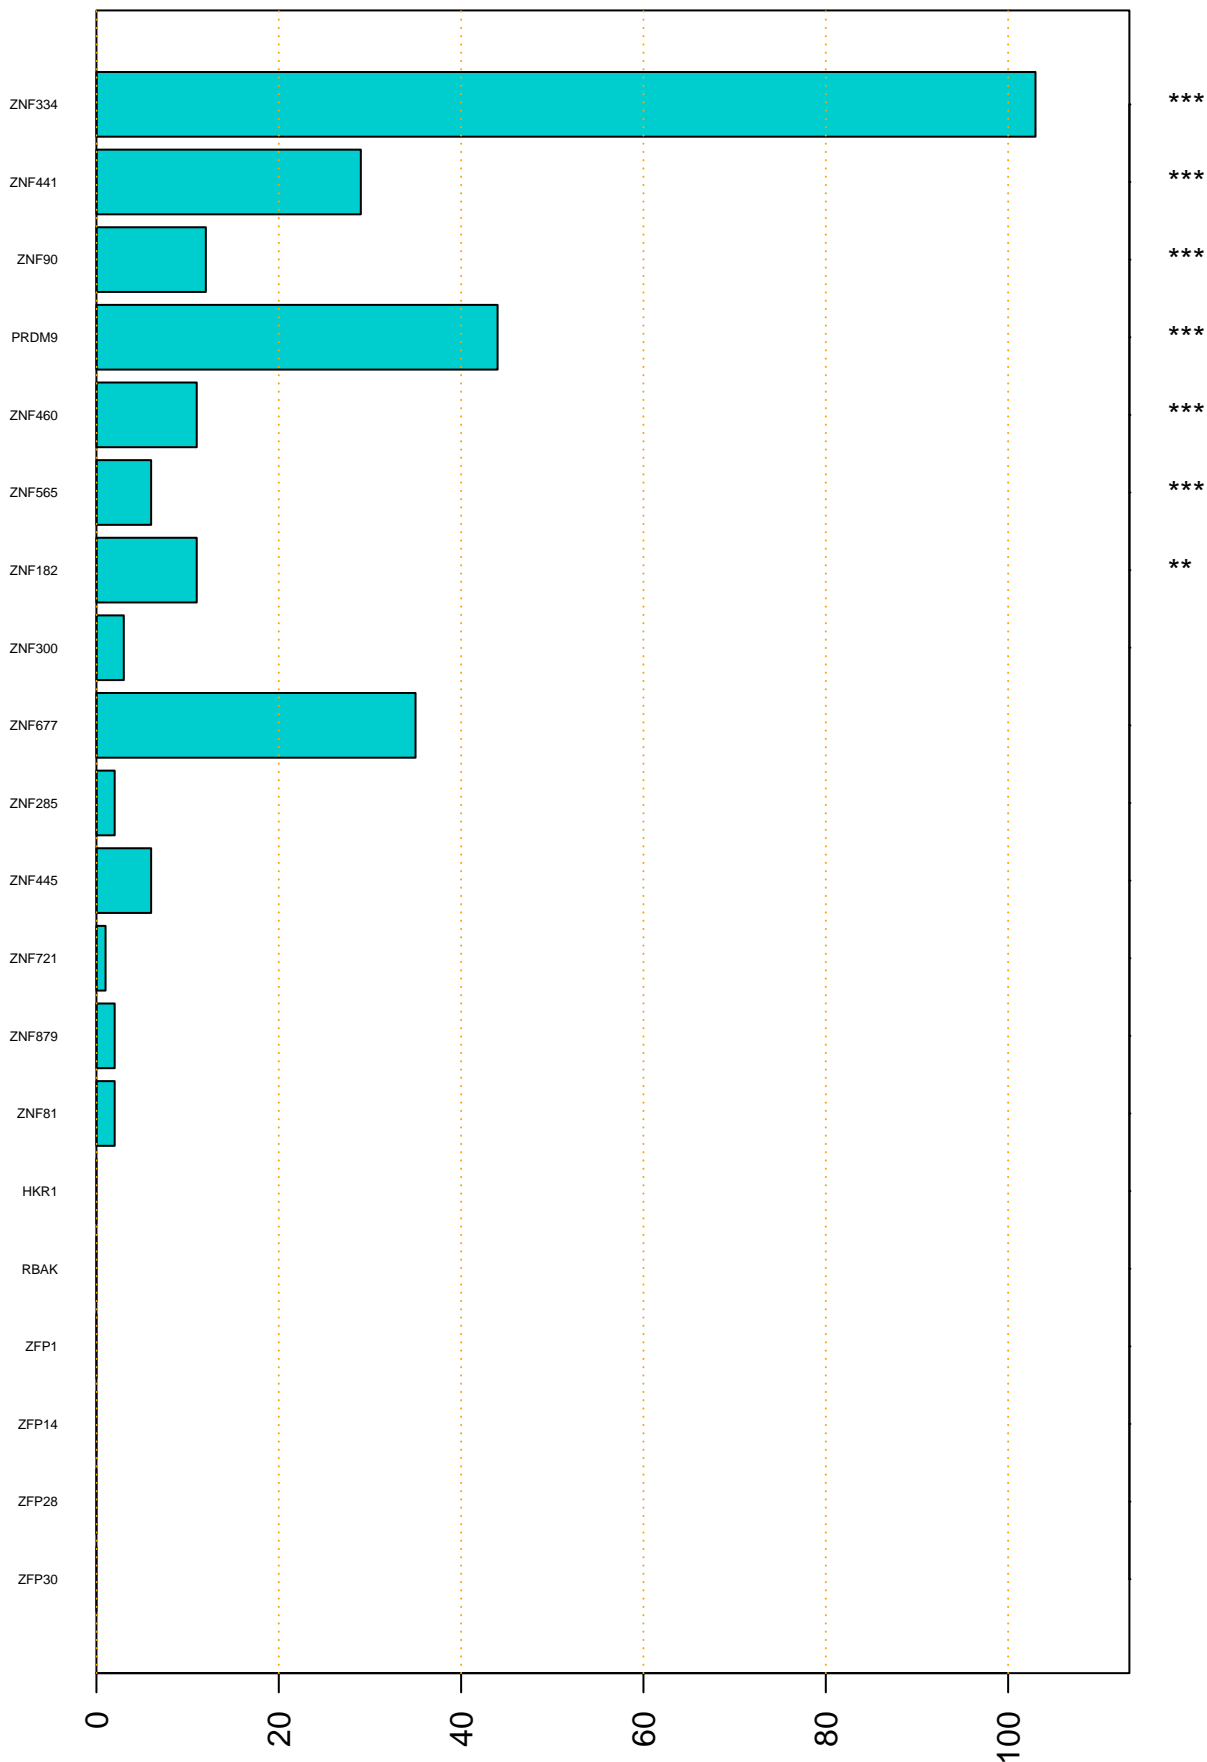

Enriched KZFP

#TE sfam with peak