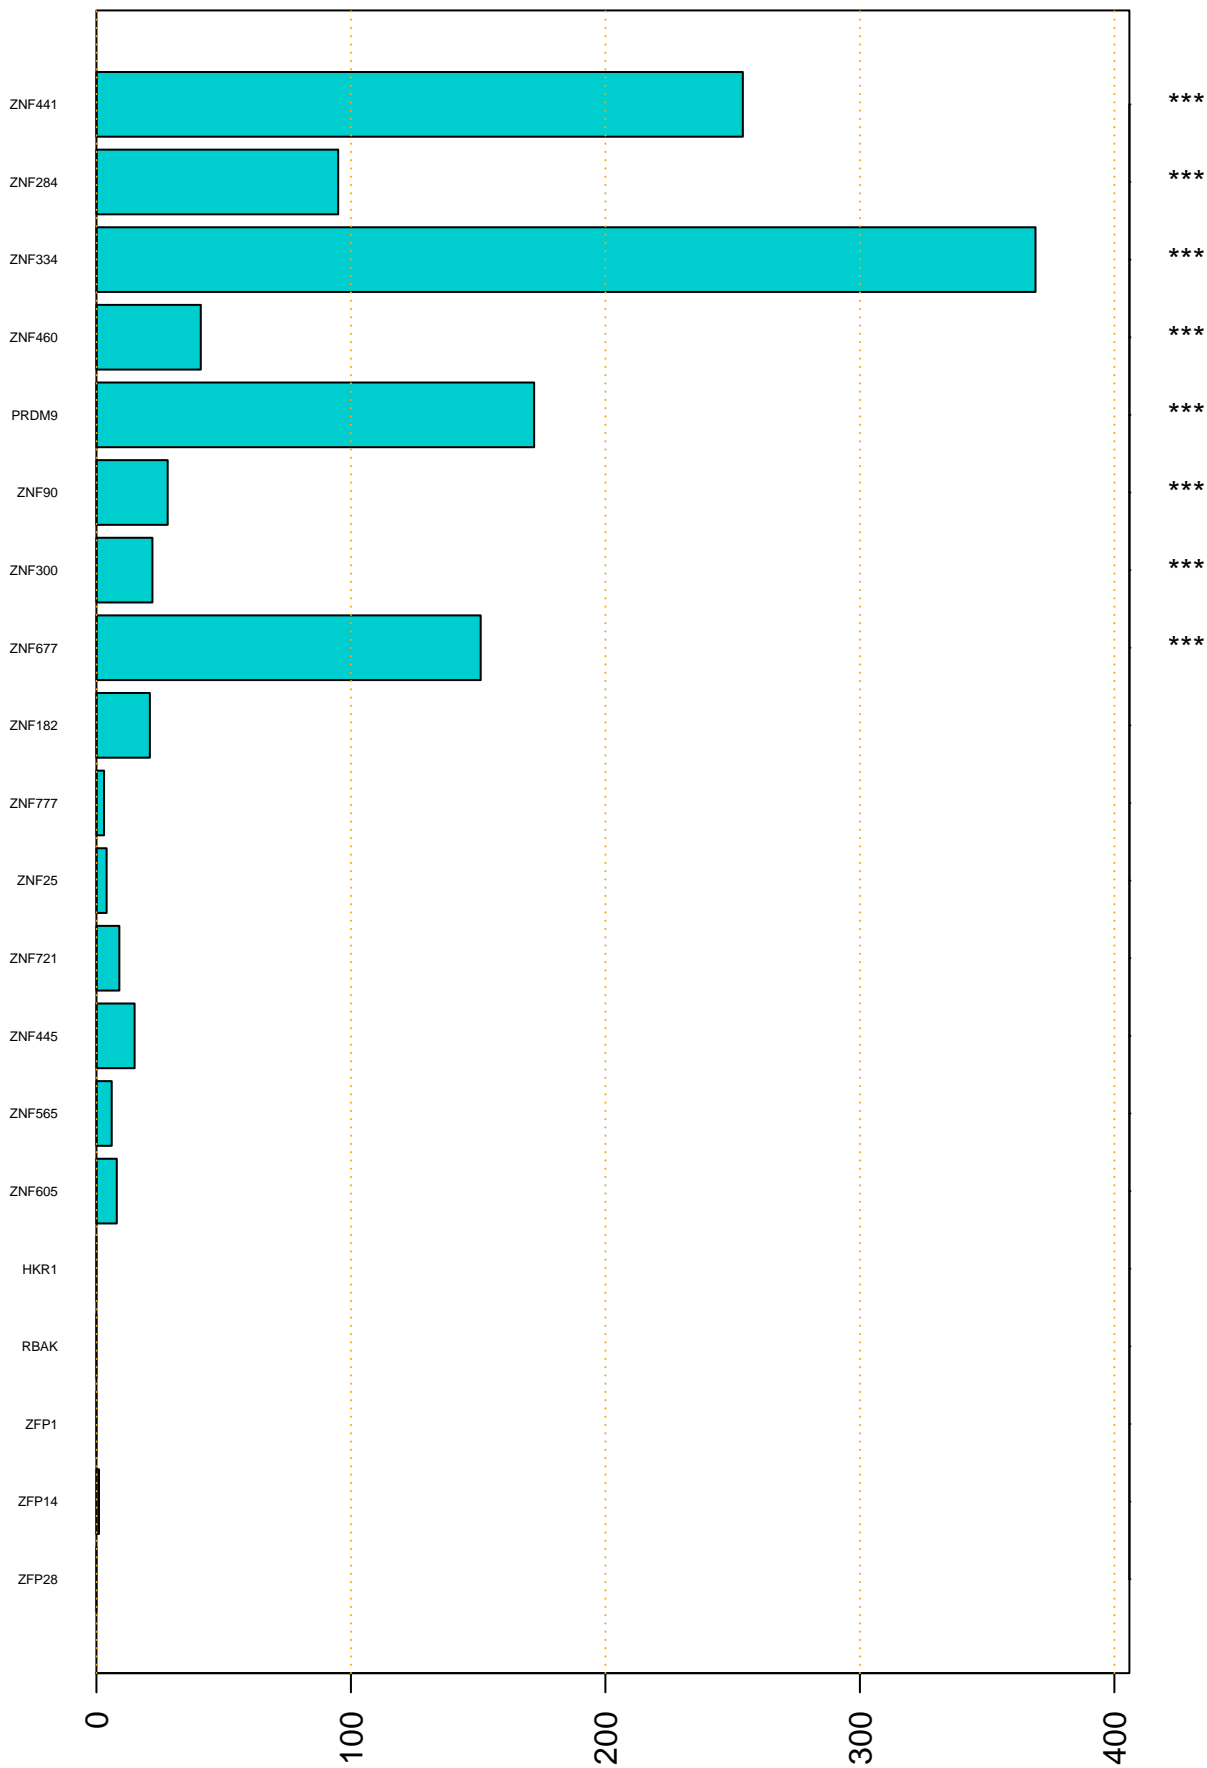

Enriched KZFP

#TE sfam with peak