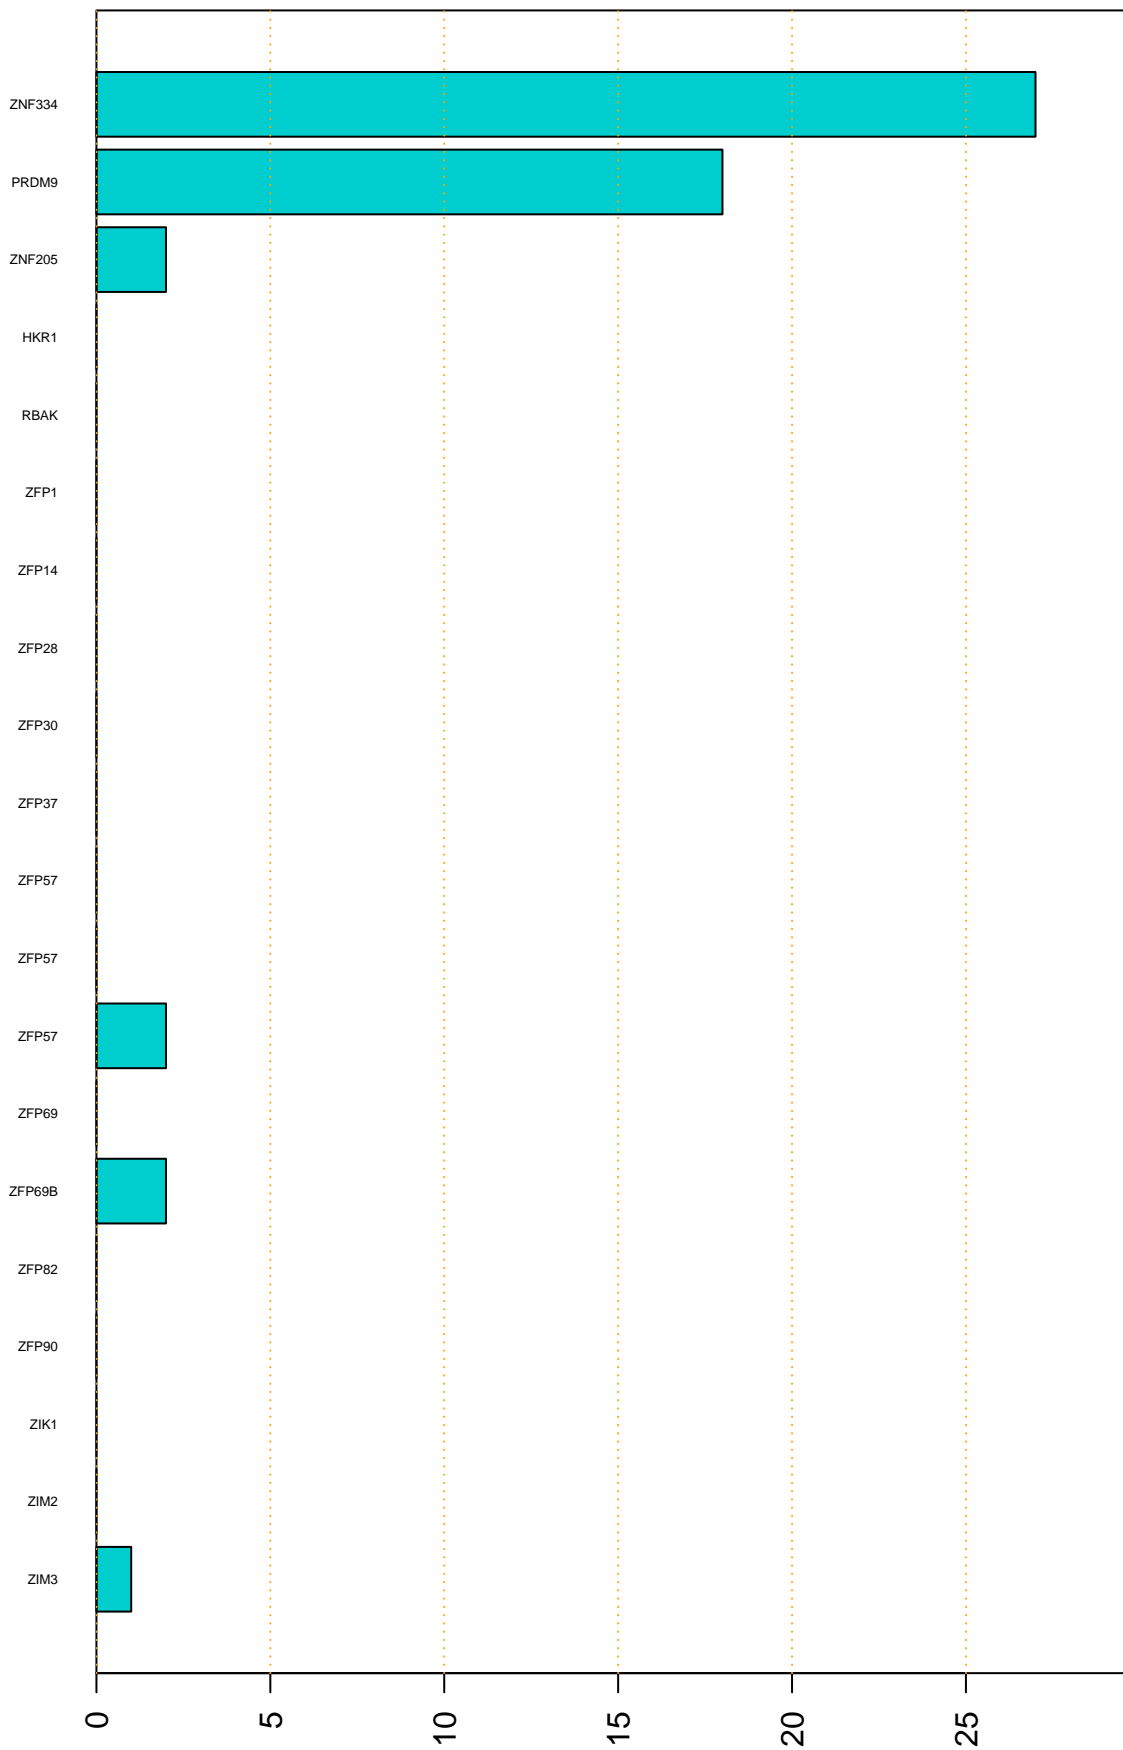

Enriched KZFP

#TE sfam with peak