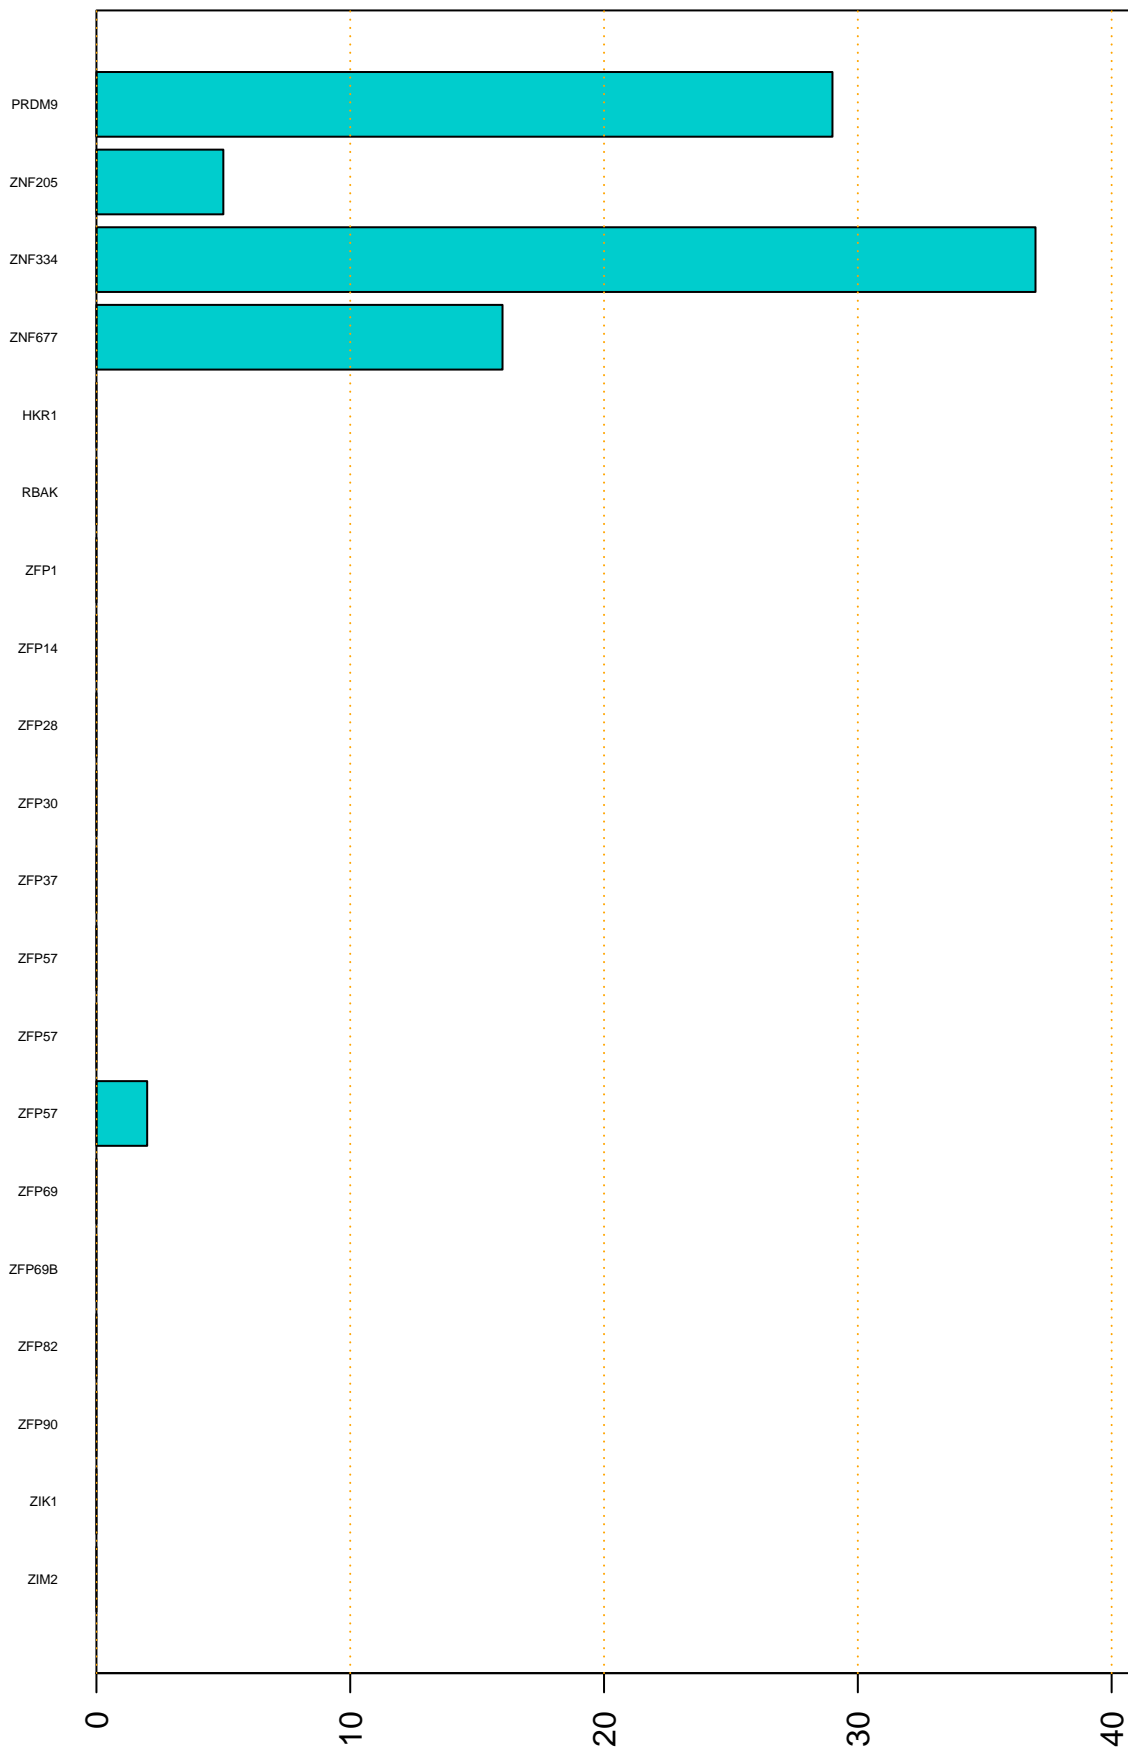

Enriched KZFP

#TE sfam with peak