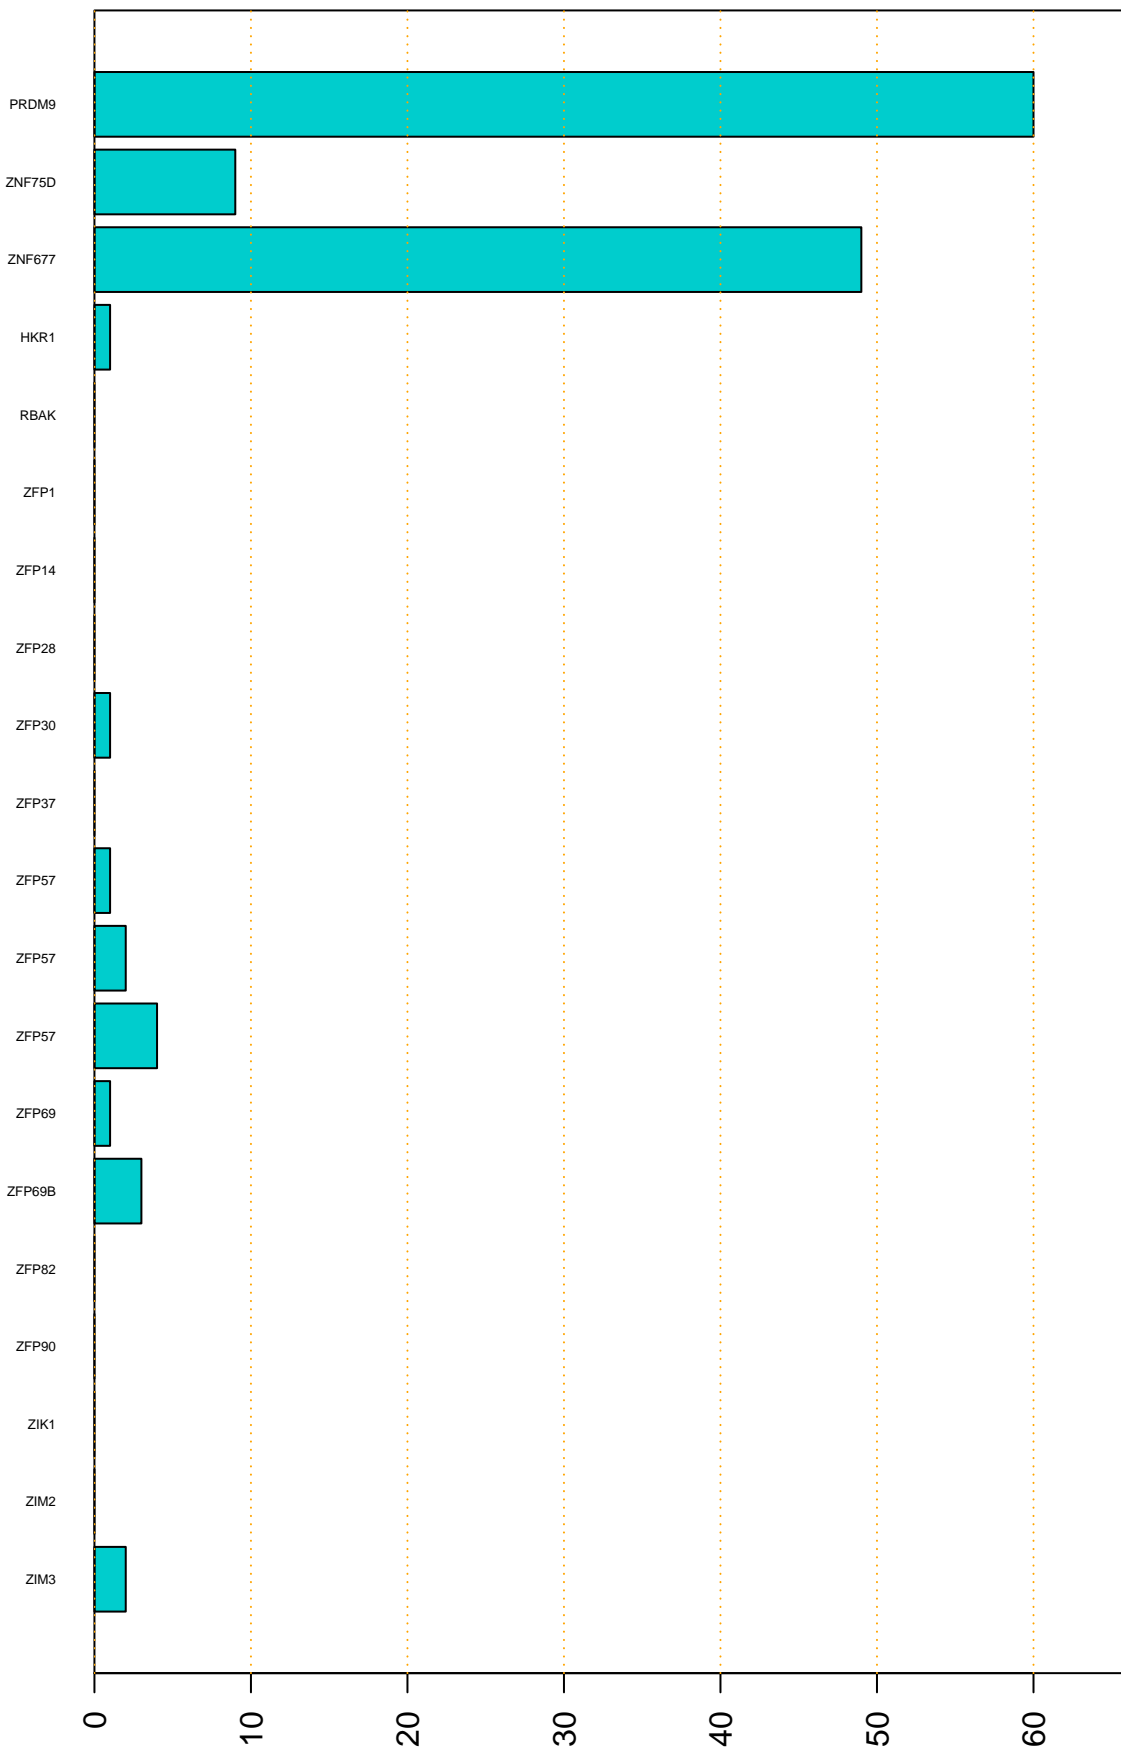

Enriched KZFP

#TE sfam with peak