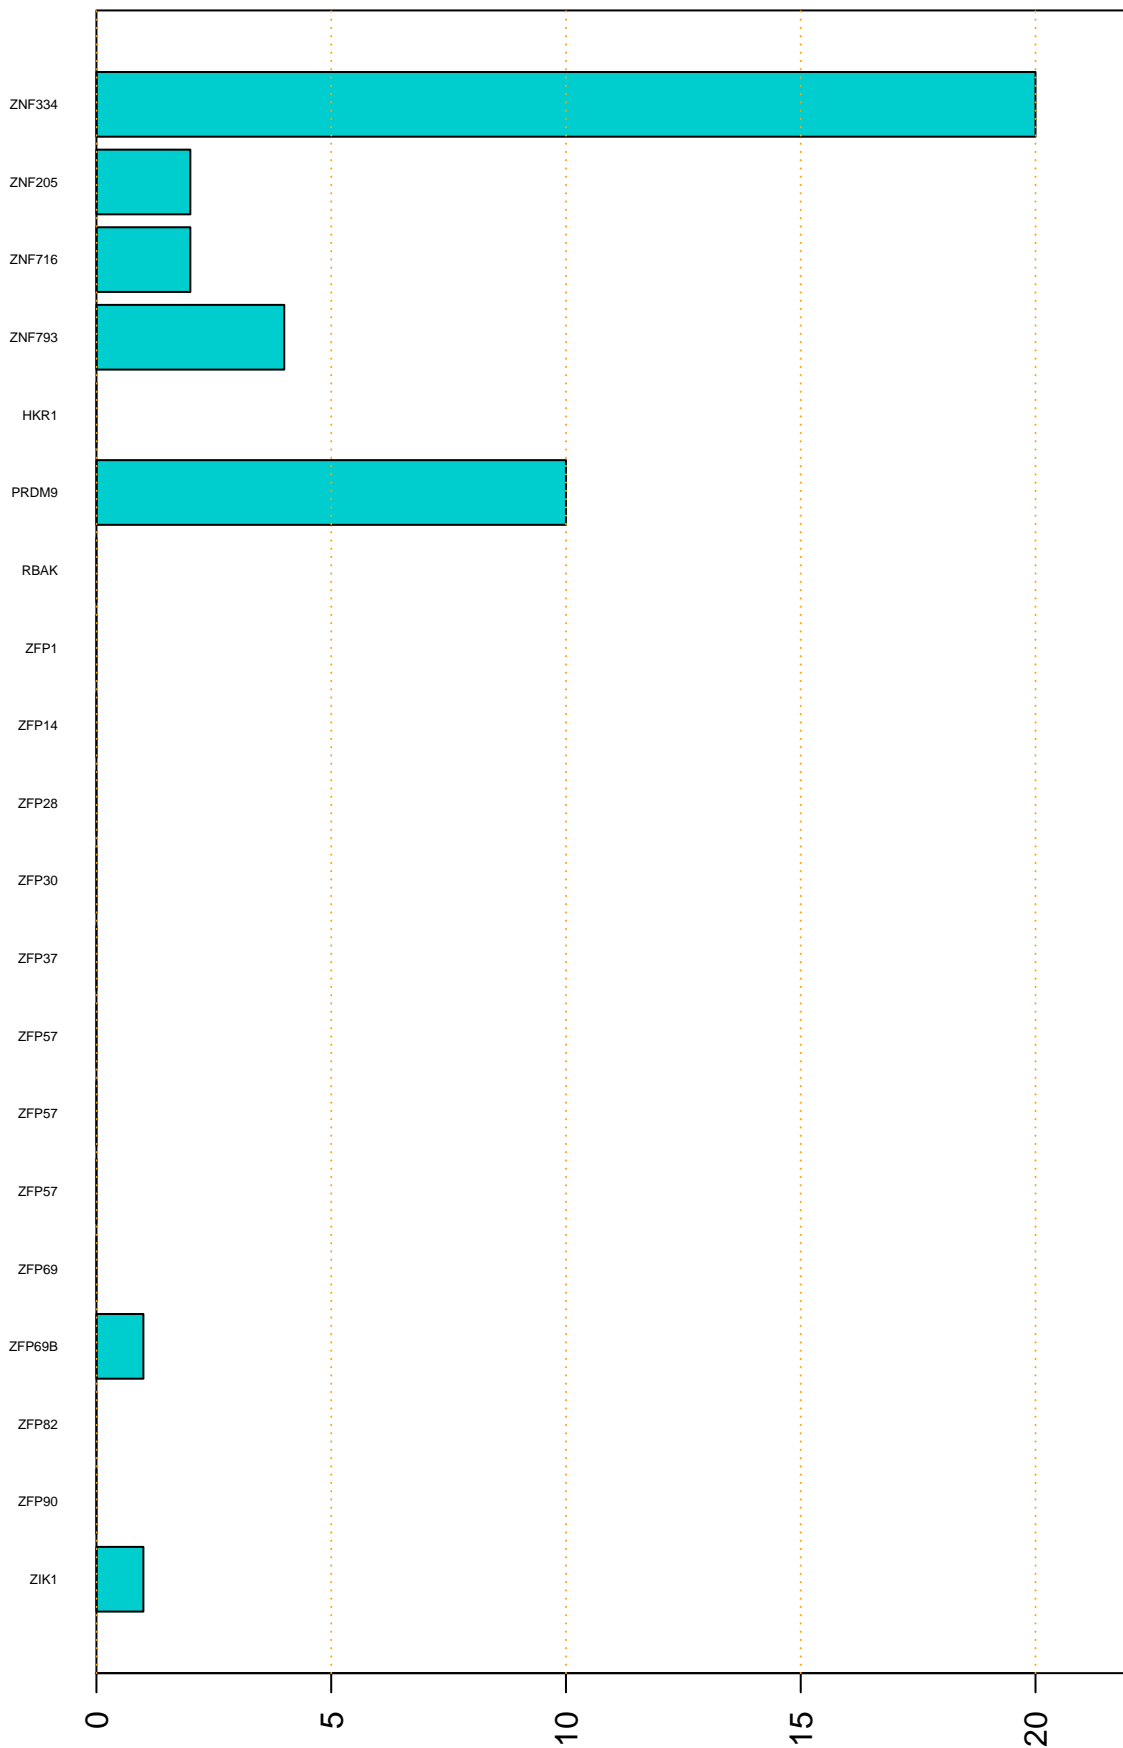

Enriched KZFP

#TE sfam with peak