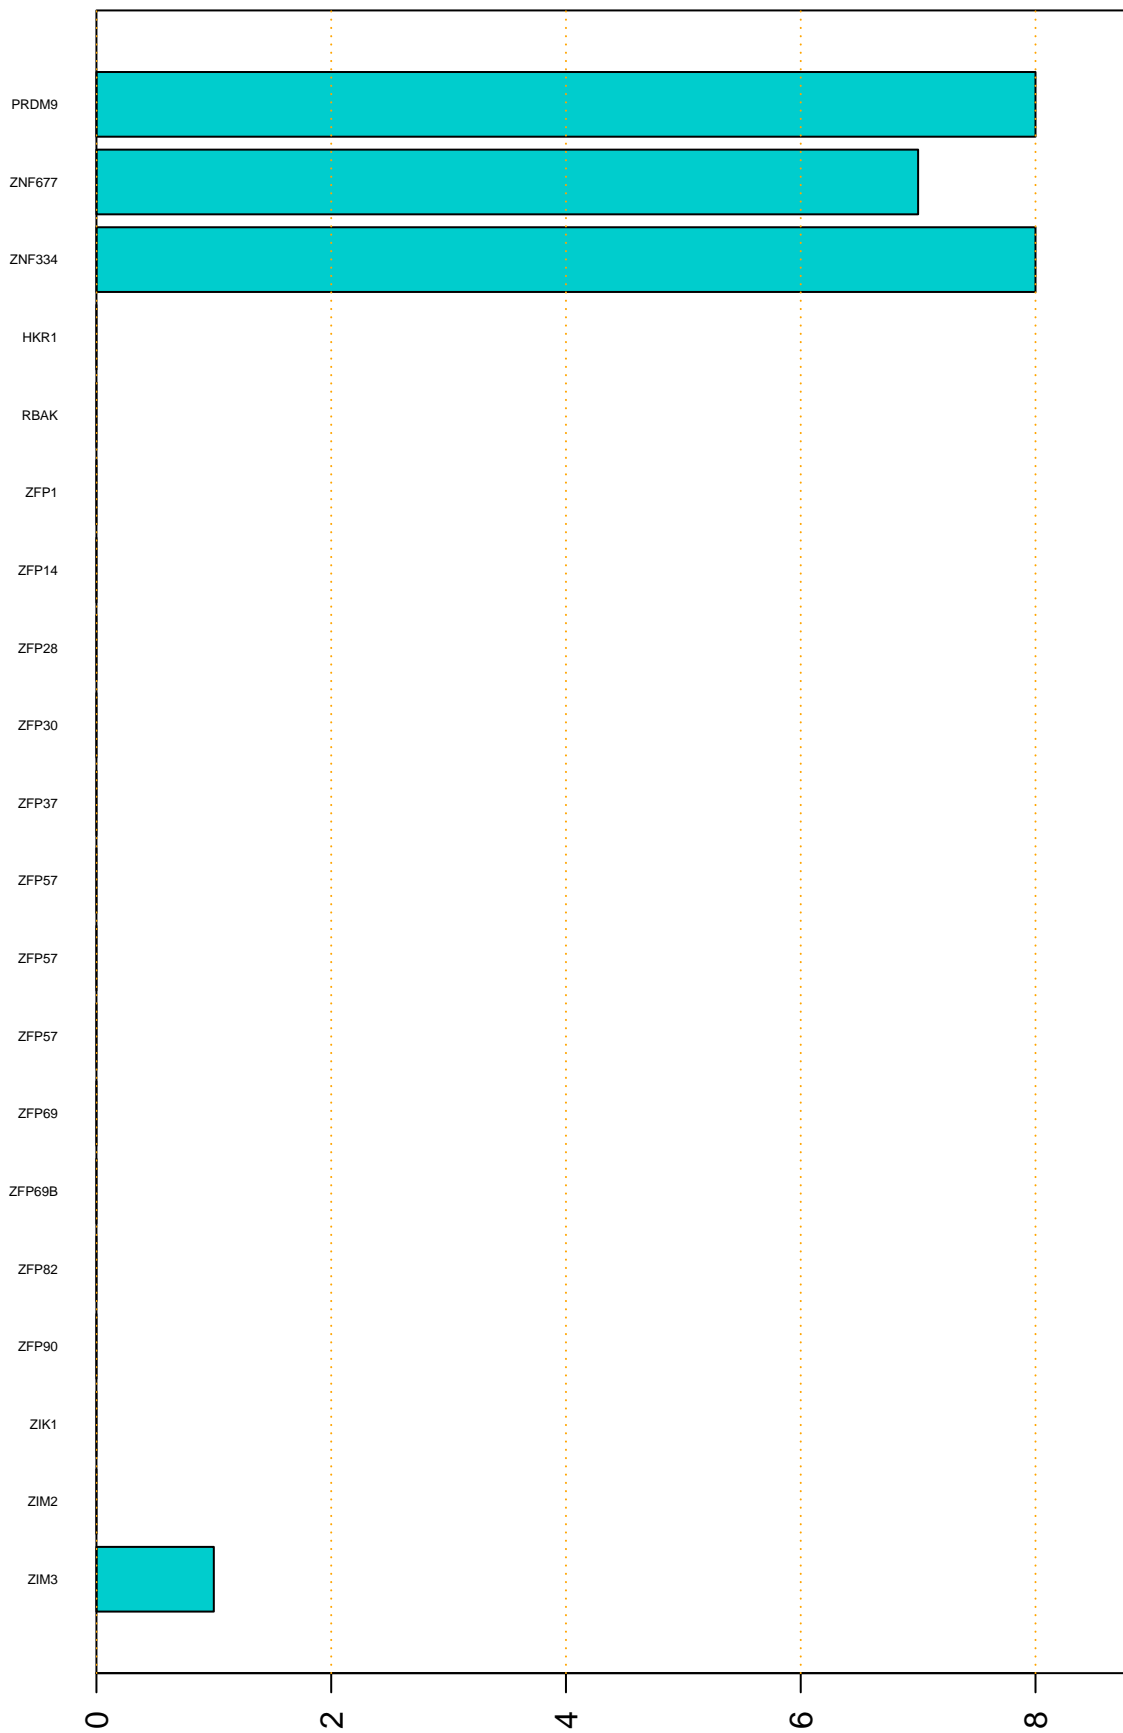

Enriched KZFP

#TE sfam with peak