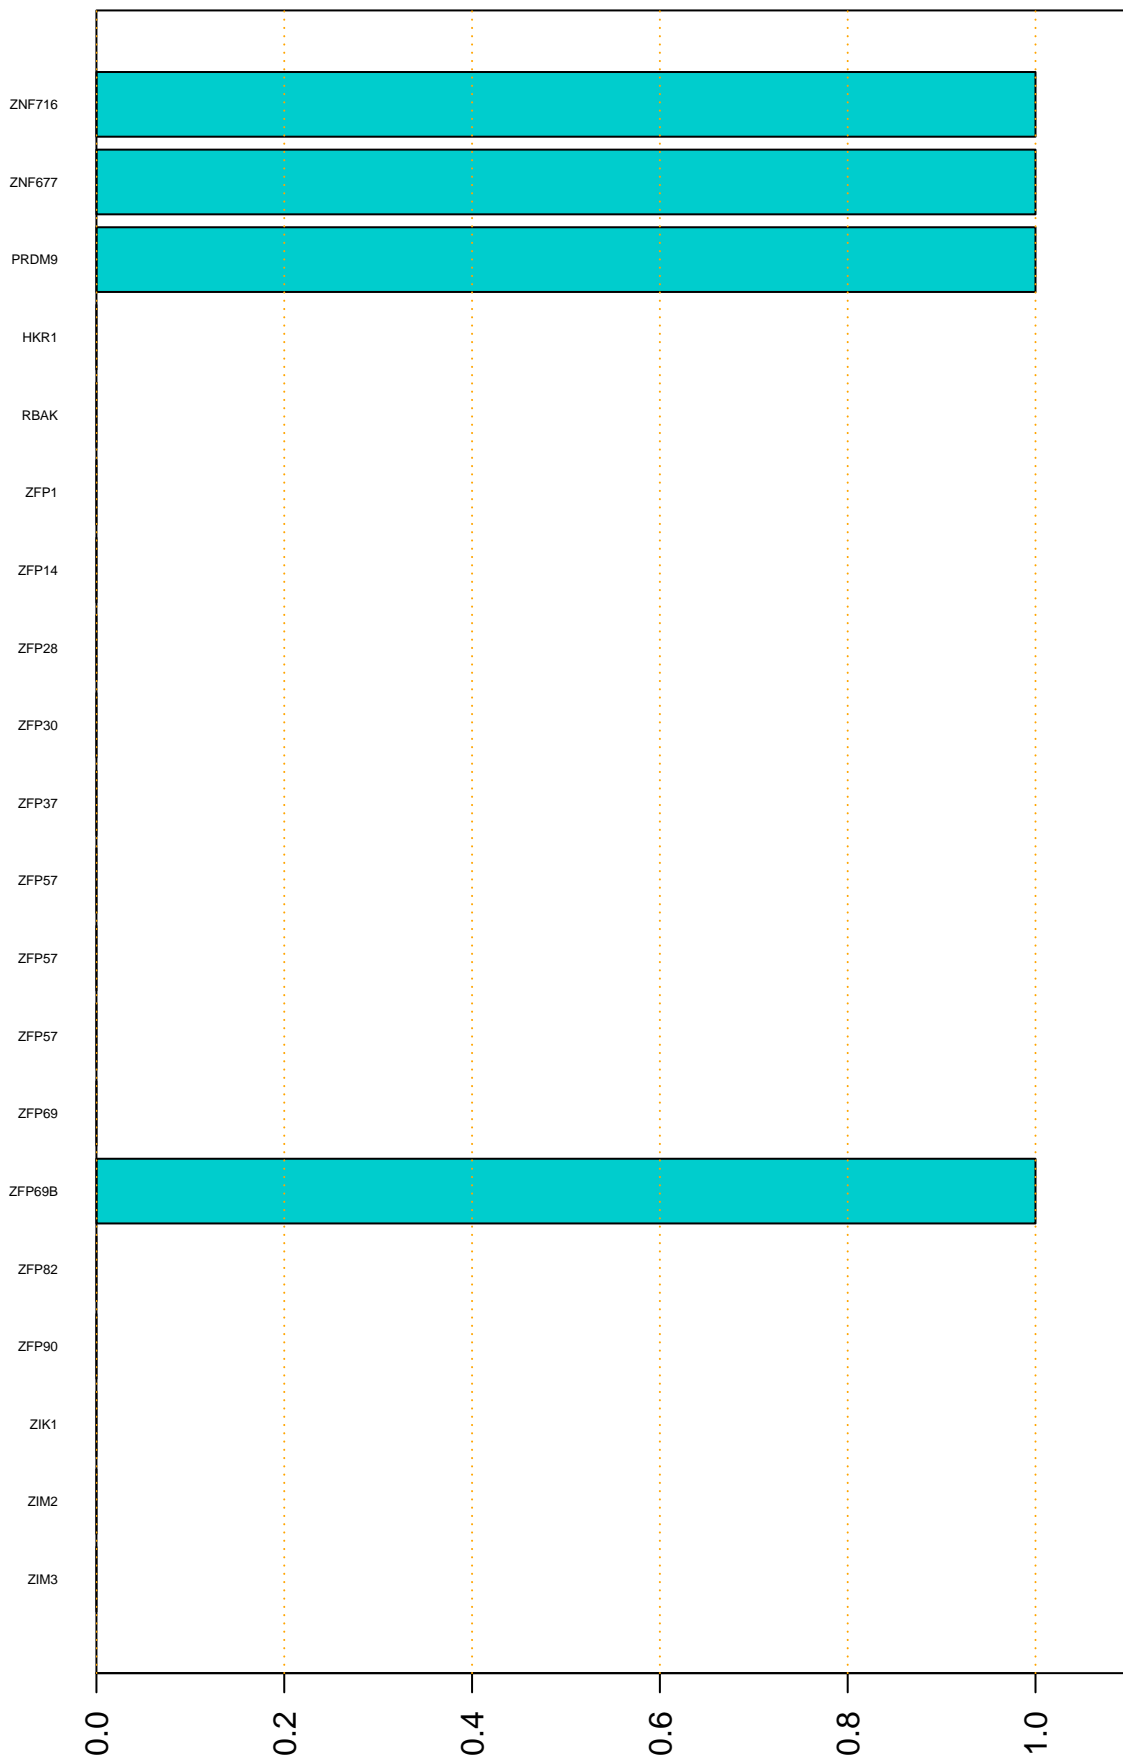

Enriched KZFP

#TE sfam with peak