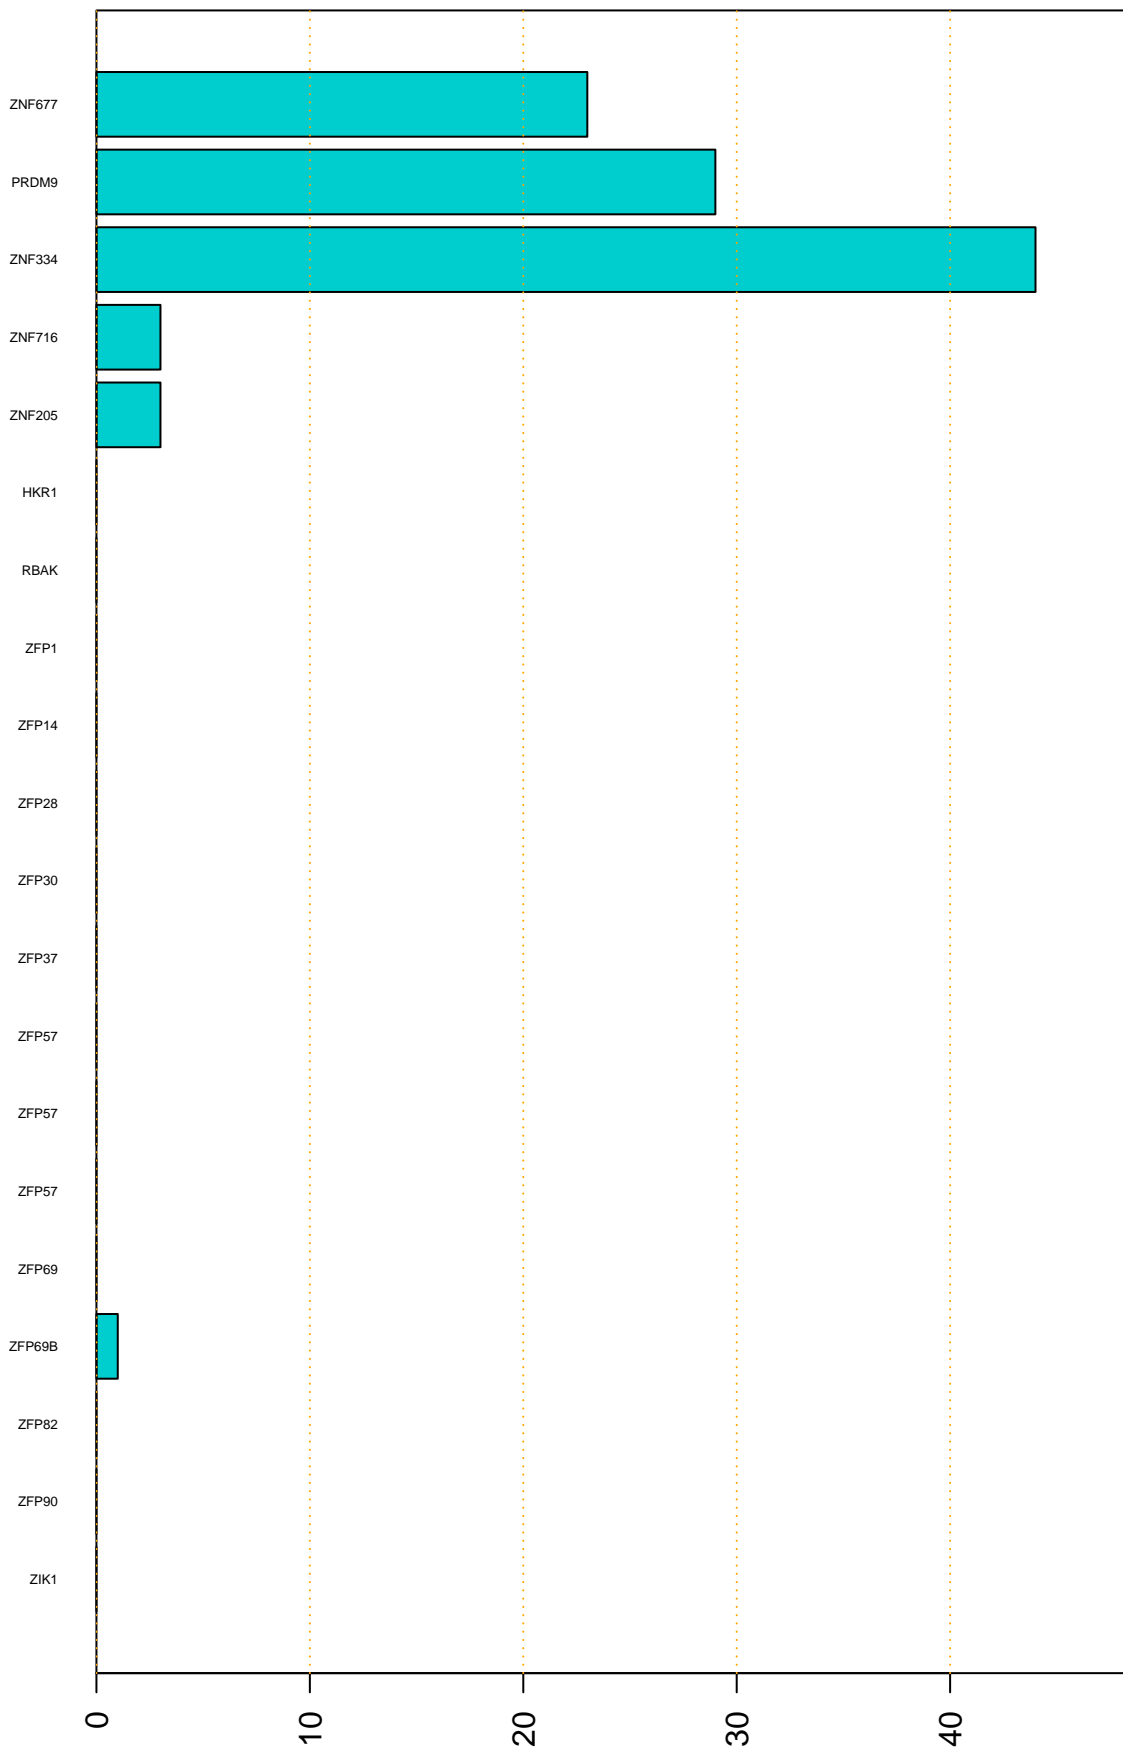

Enriched KZFP

#TE sfam with peak