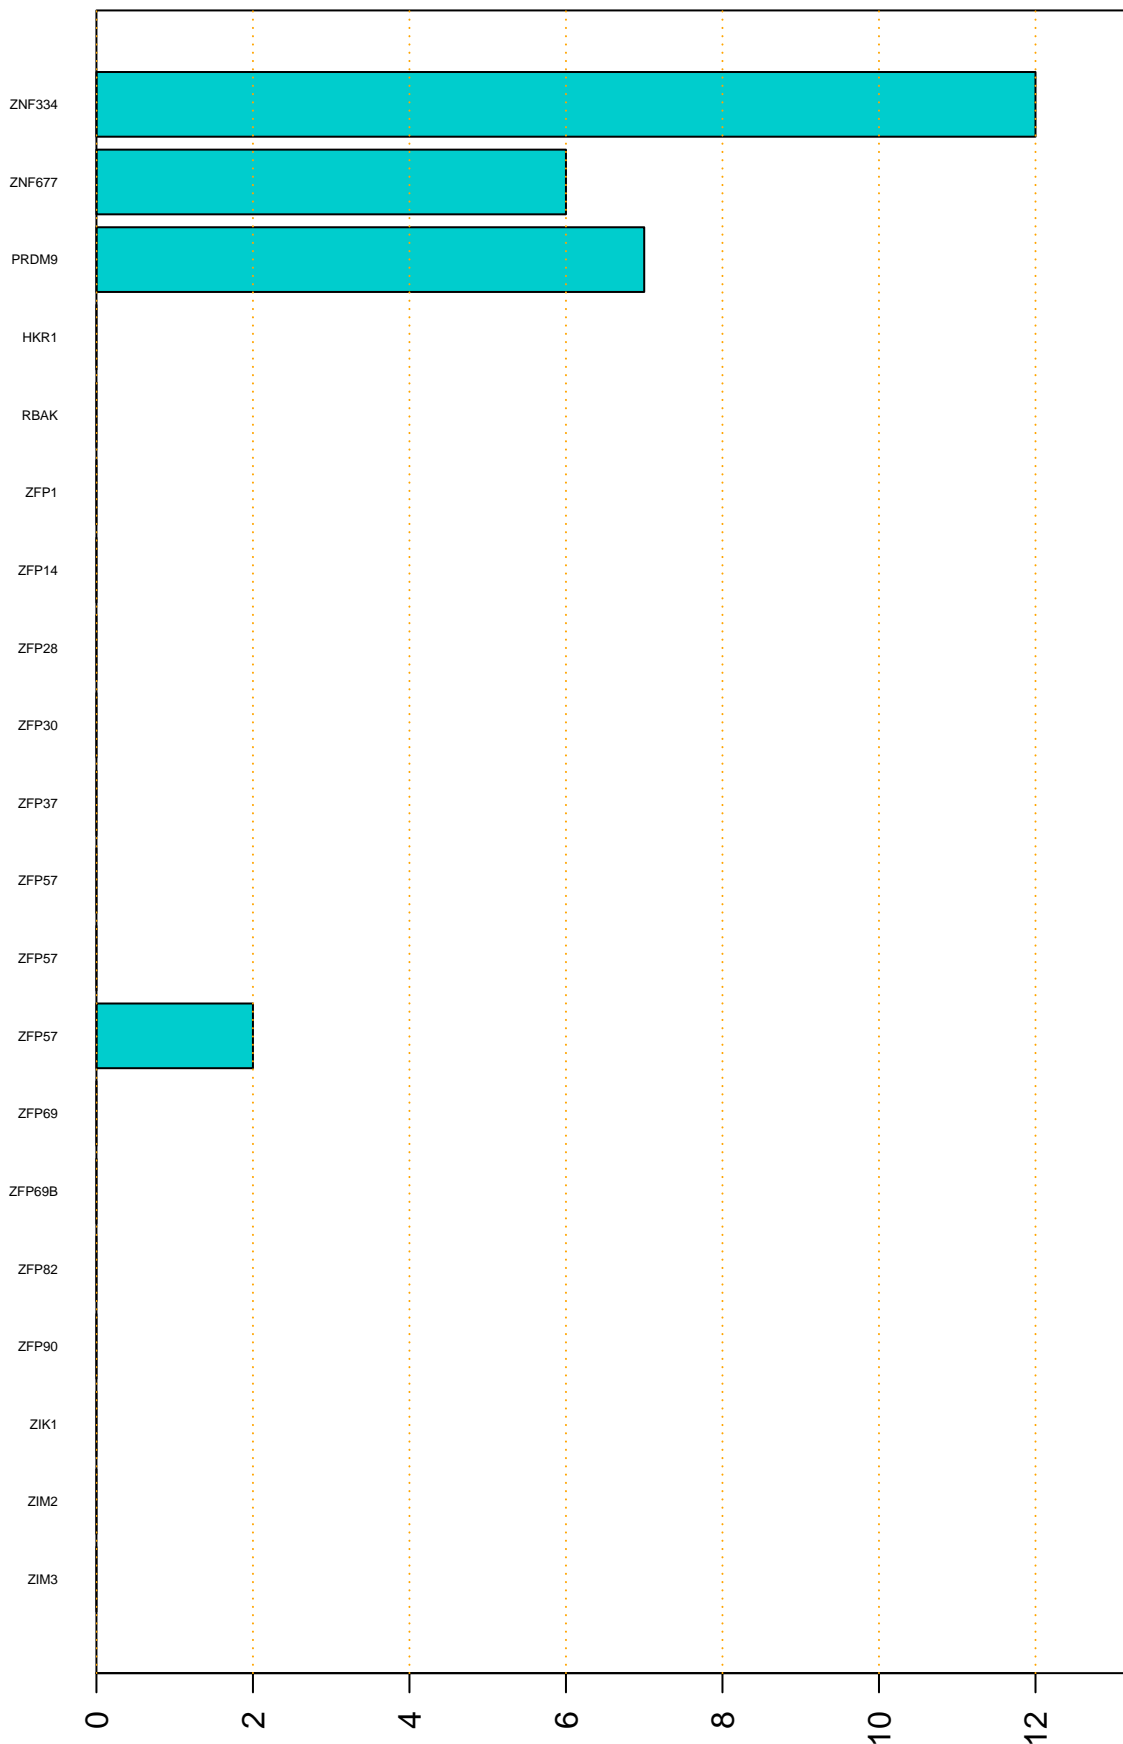

Enriched KZFP

#TE sfam with peak