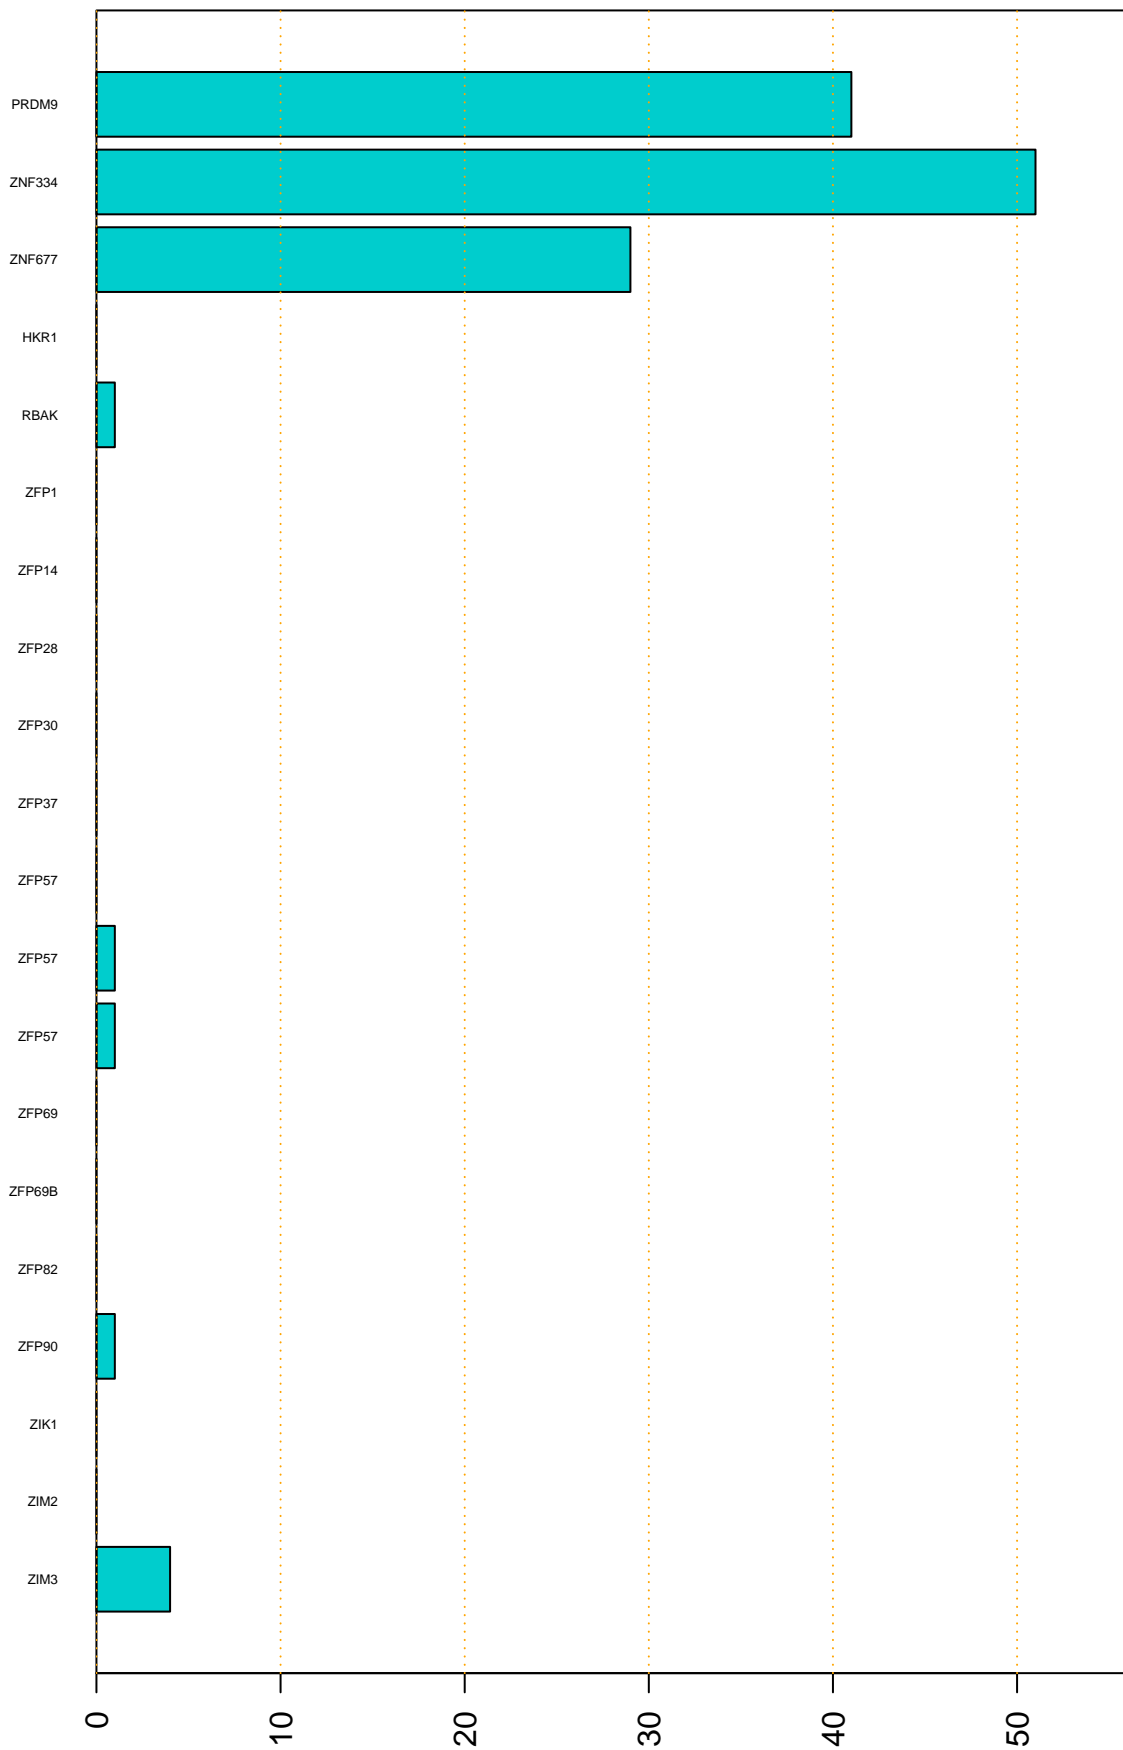

Enriched KZFP

#TE sfam with peak