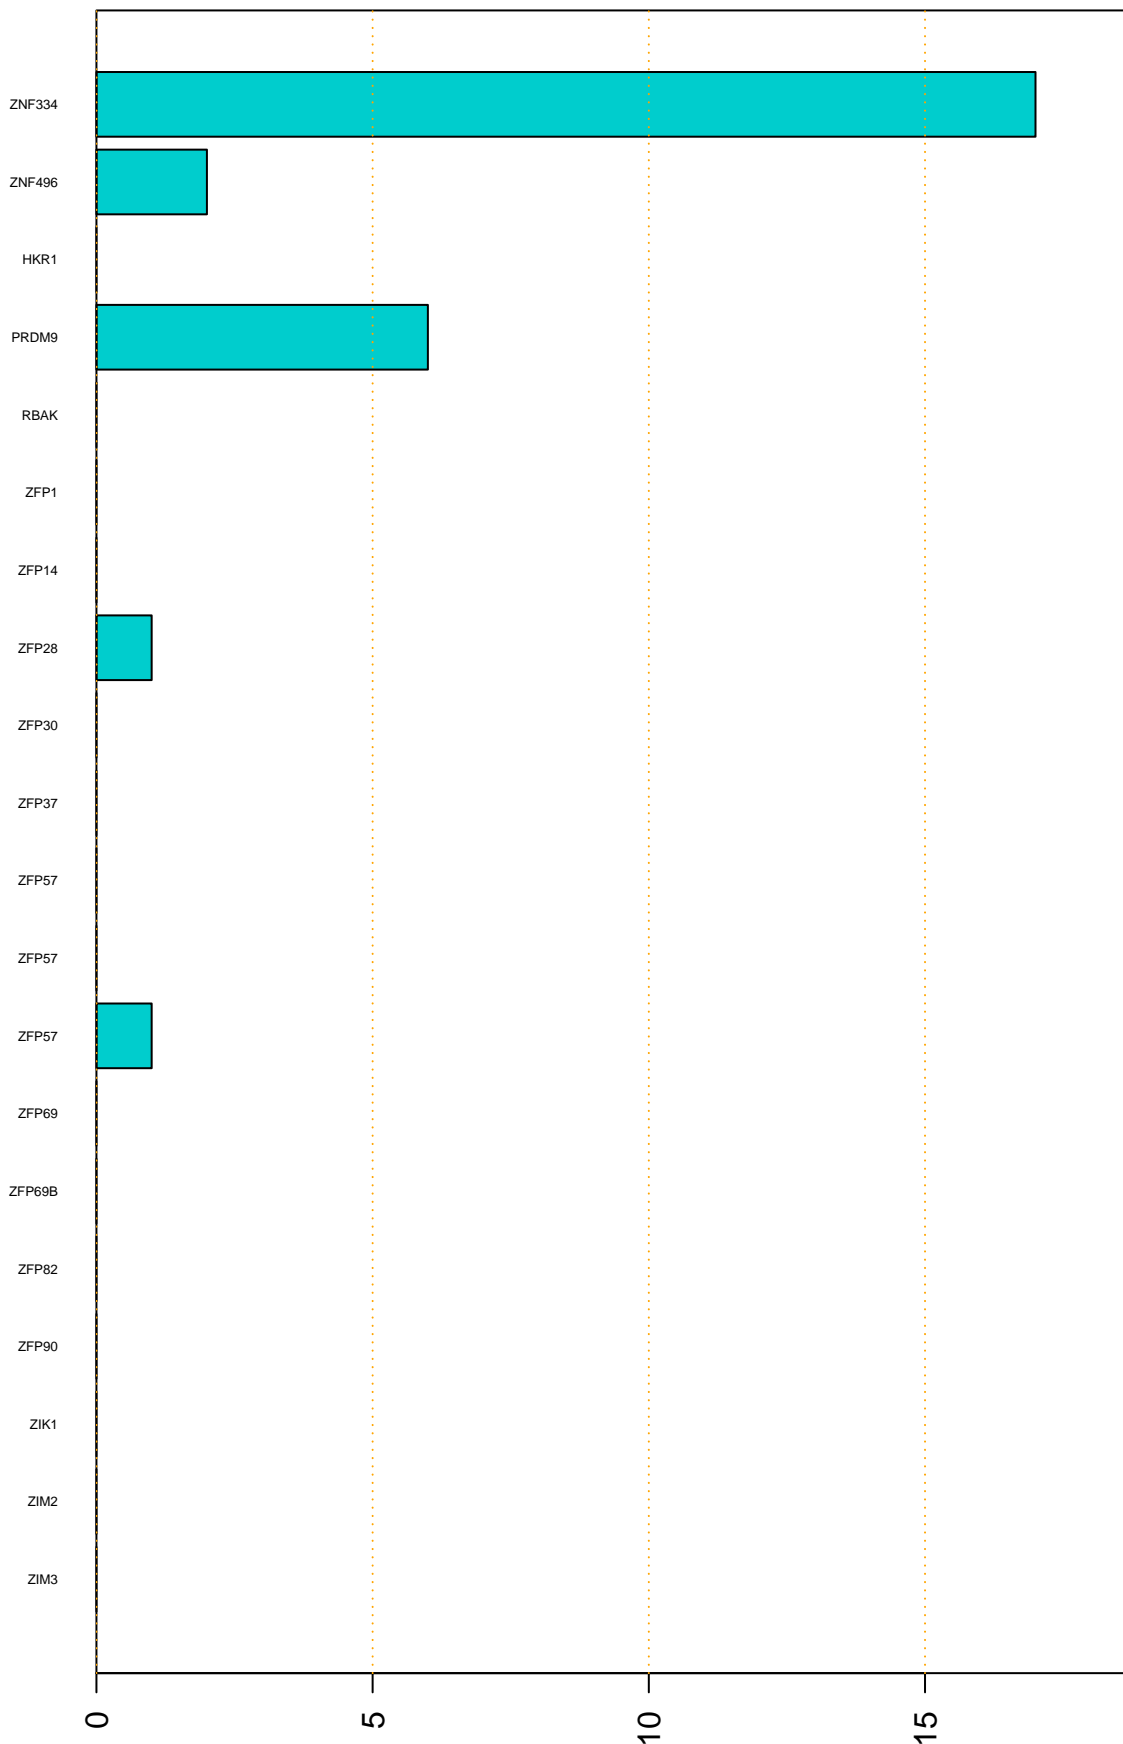

Enriched KZFP

#TE sfam with peak