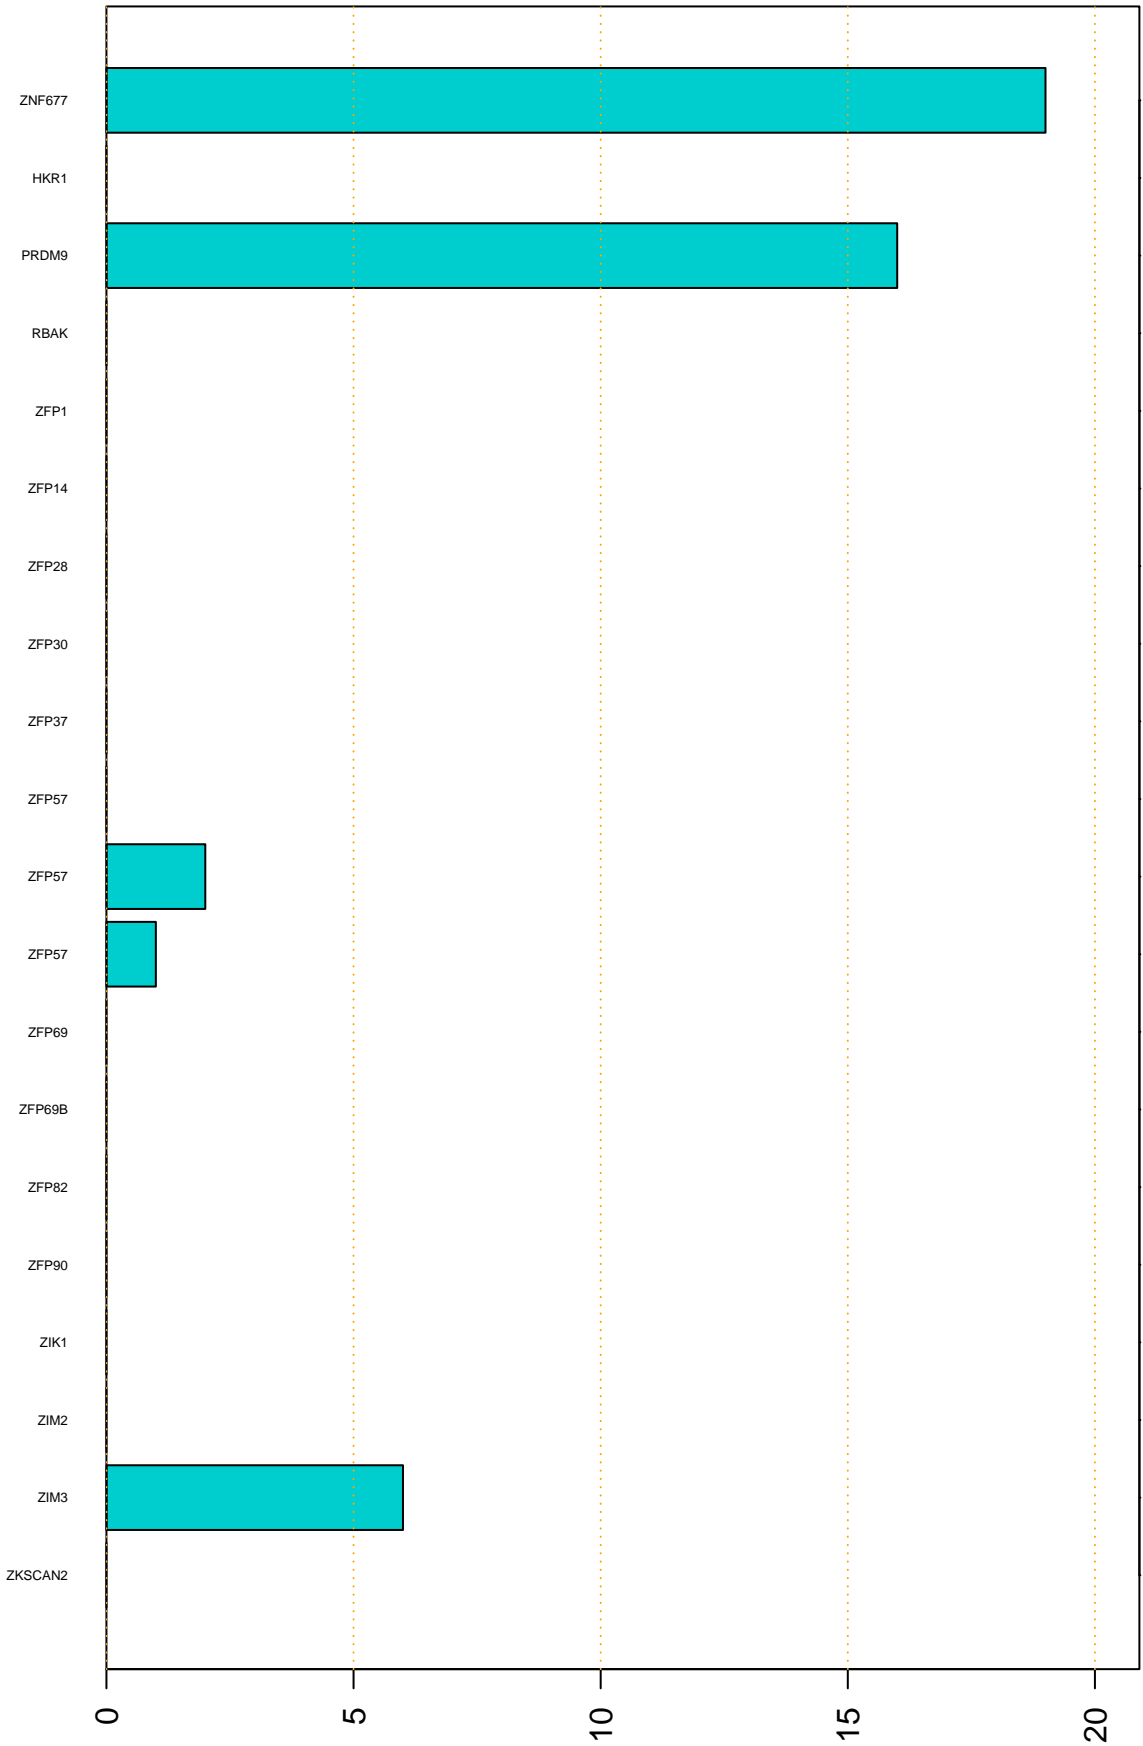

Enriched KZFP

#TE sfam with peak