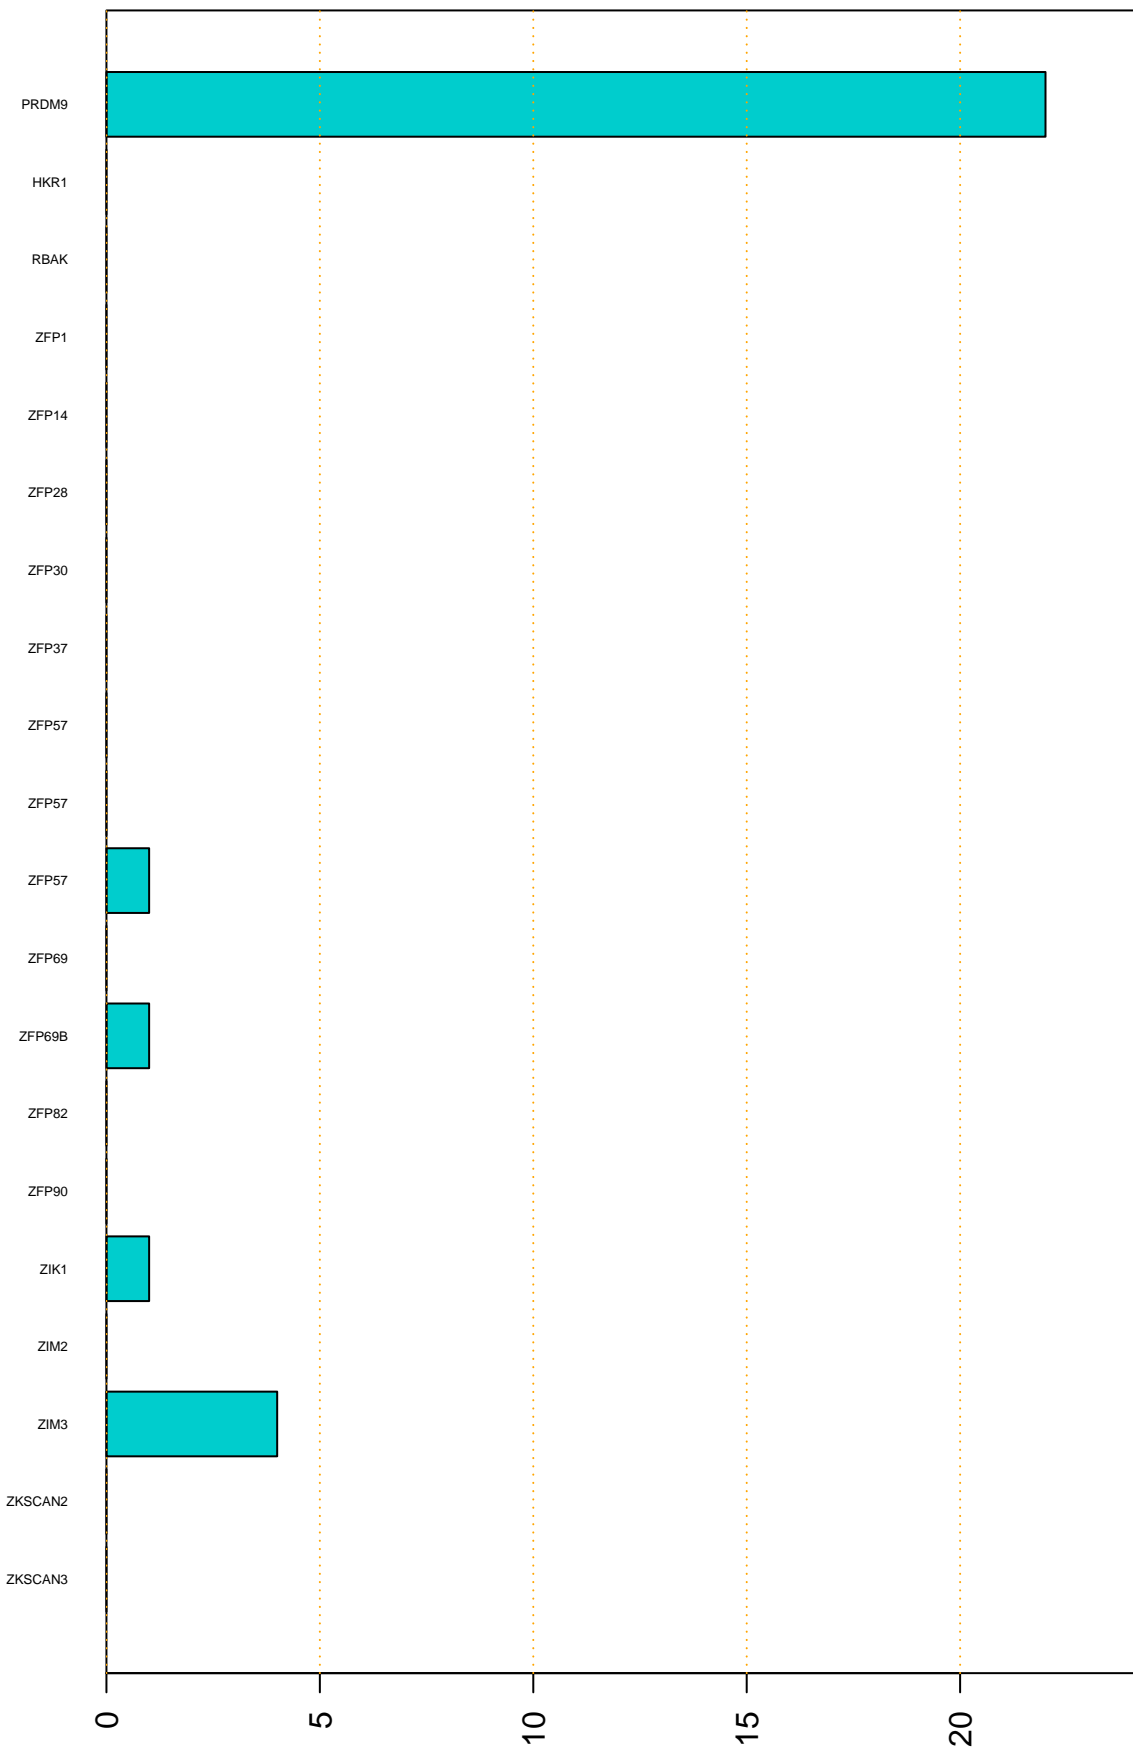

Enriched KZFP

#TE sfam with peak