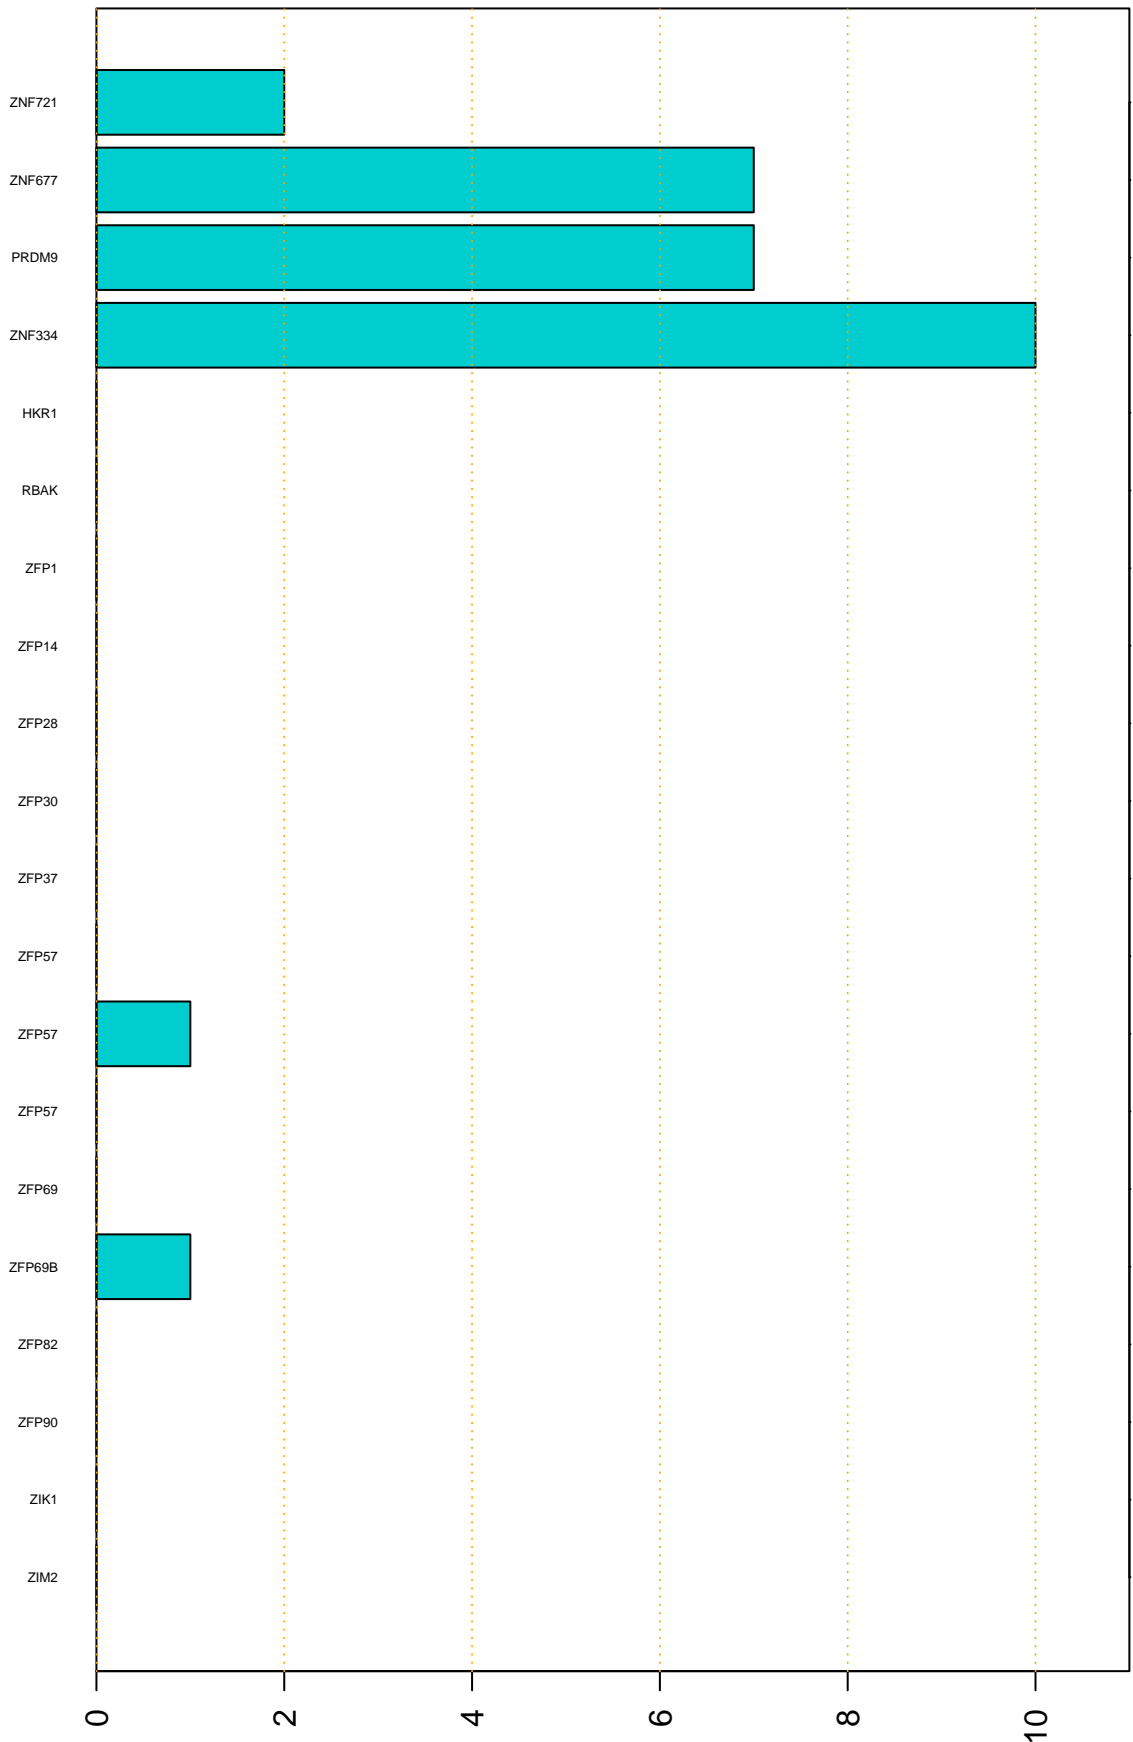

Enriched KZFP

#TE sfam with peak