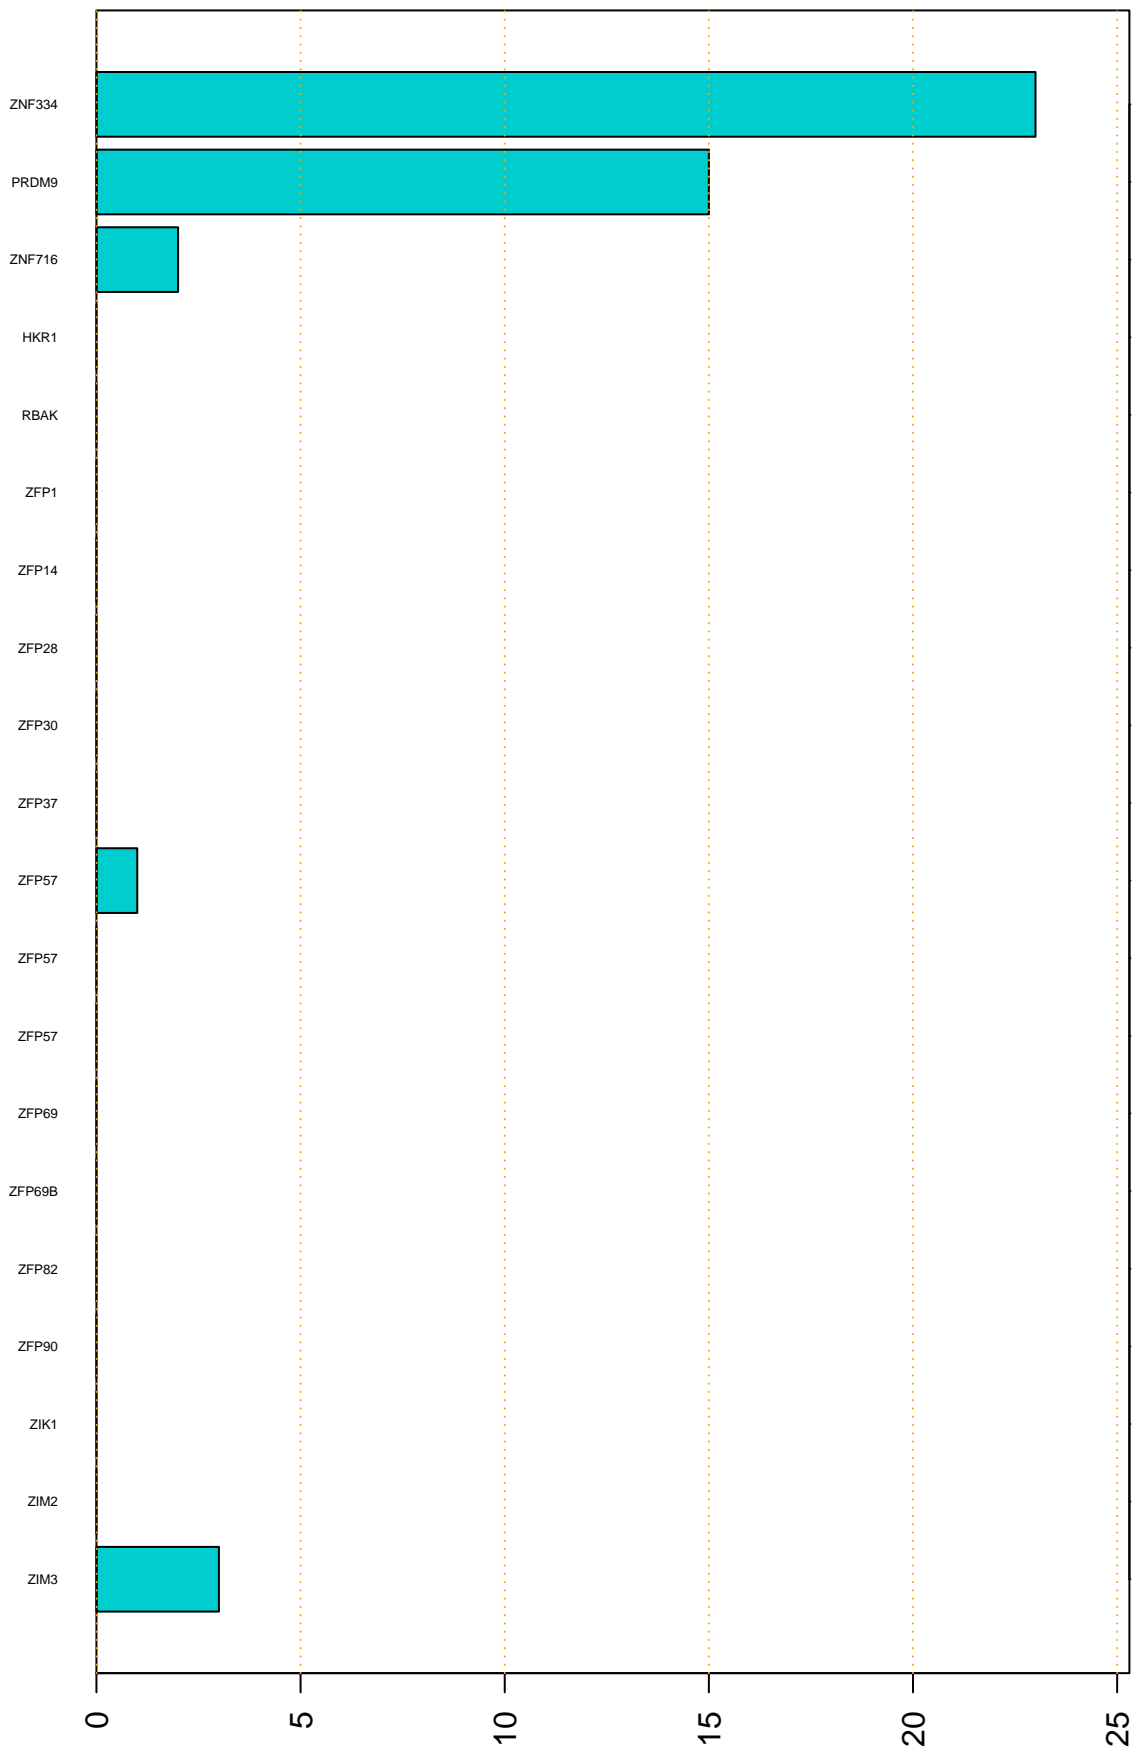

Enriched KZFP

#TE sfam with peak