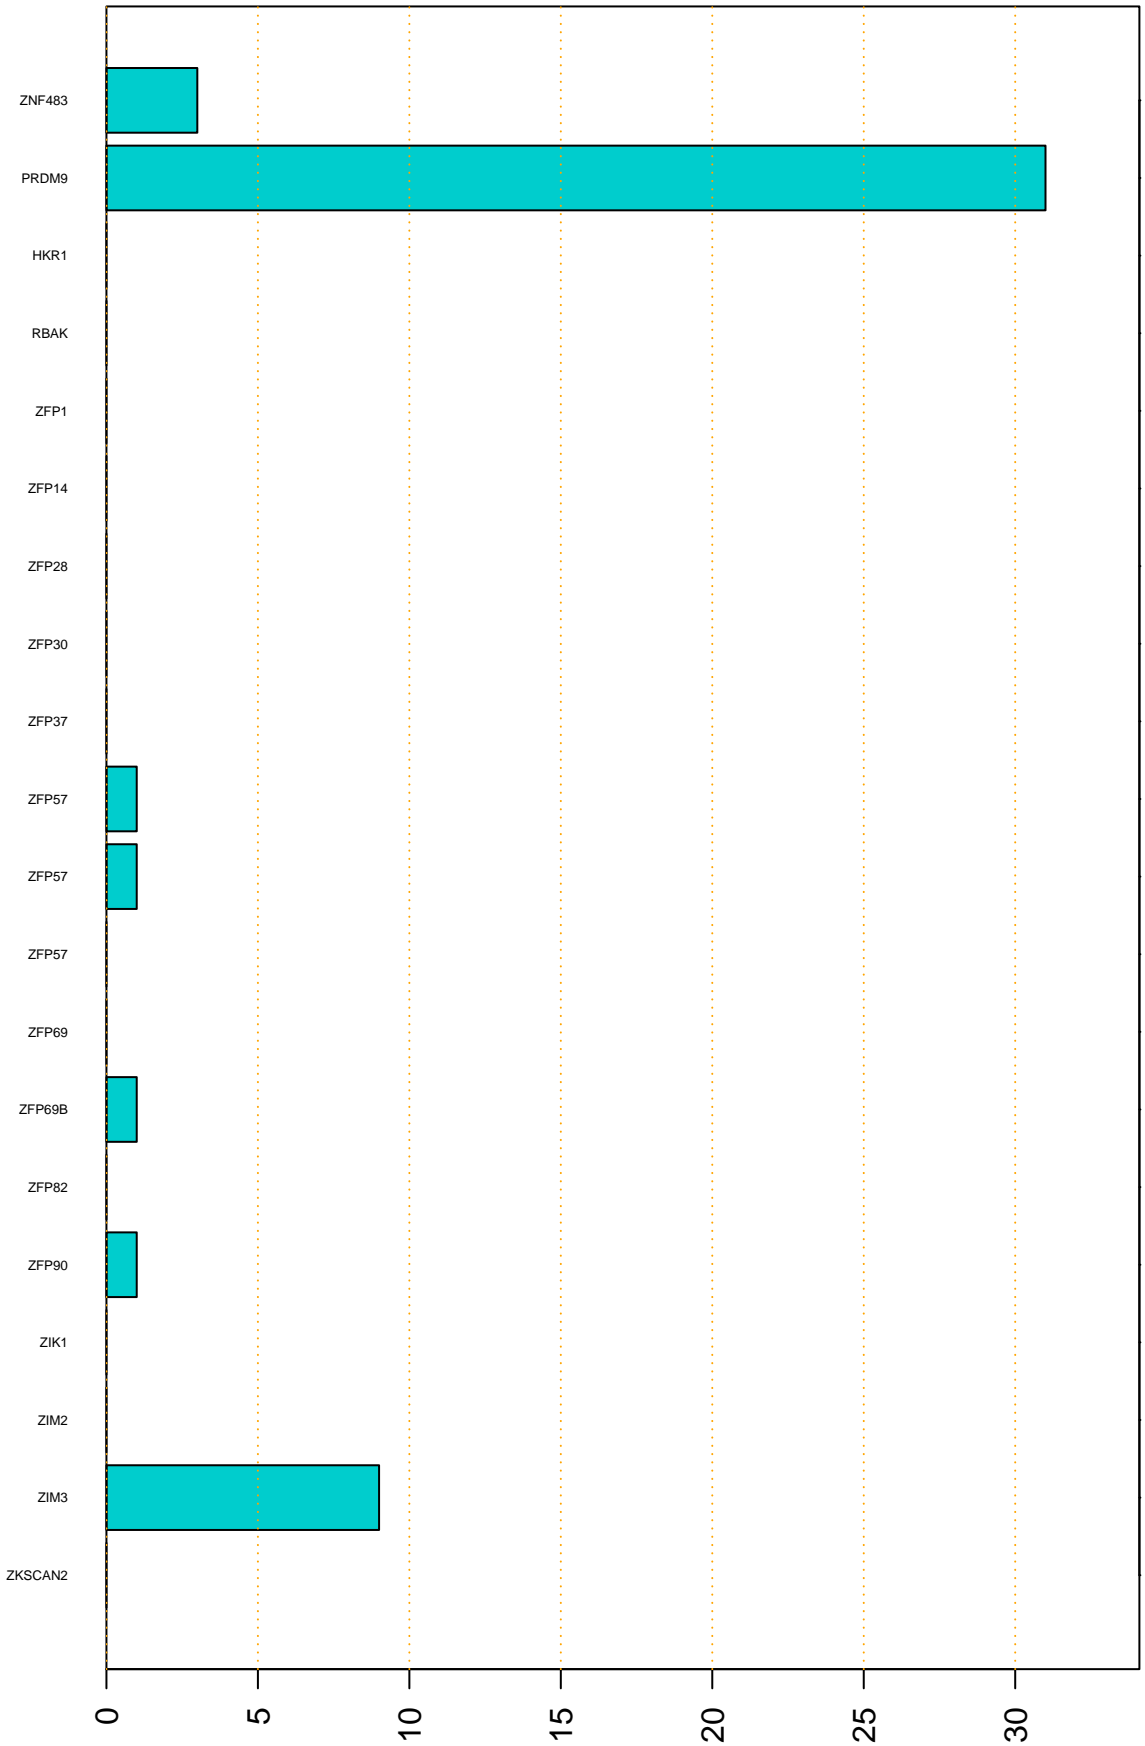

Enriched KZFP

#TE sfam with peak