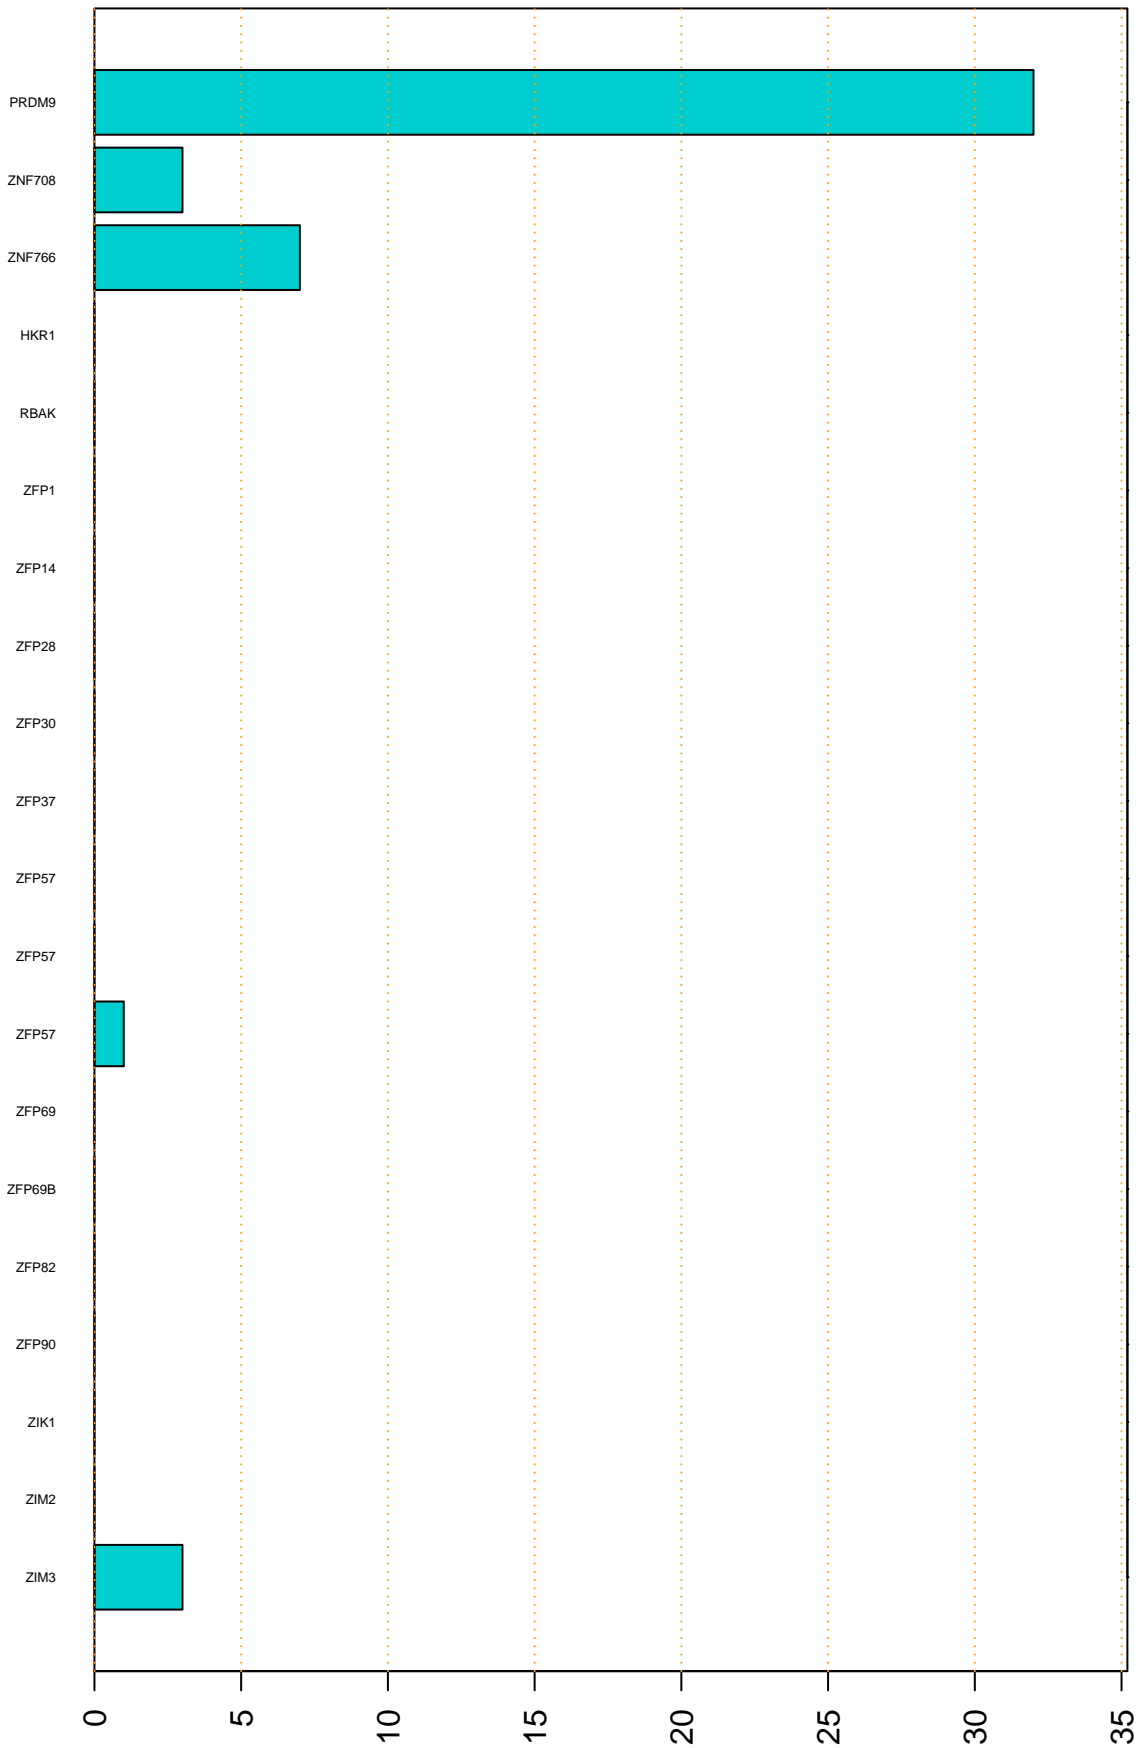

Enriched KZFP

#TE sfam with peak