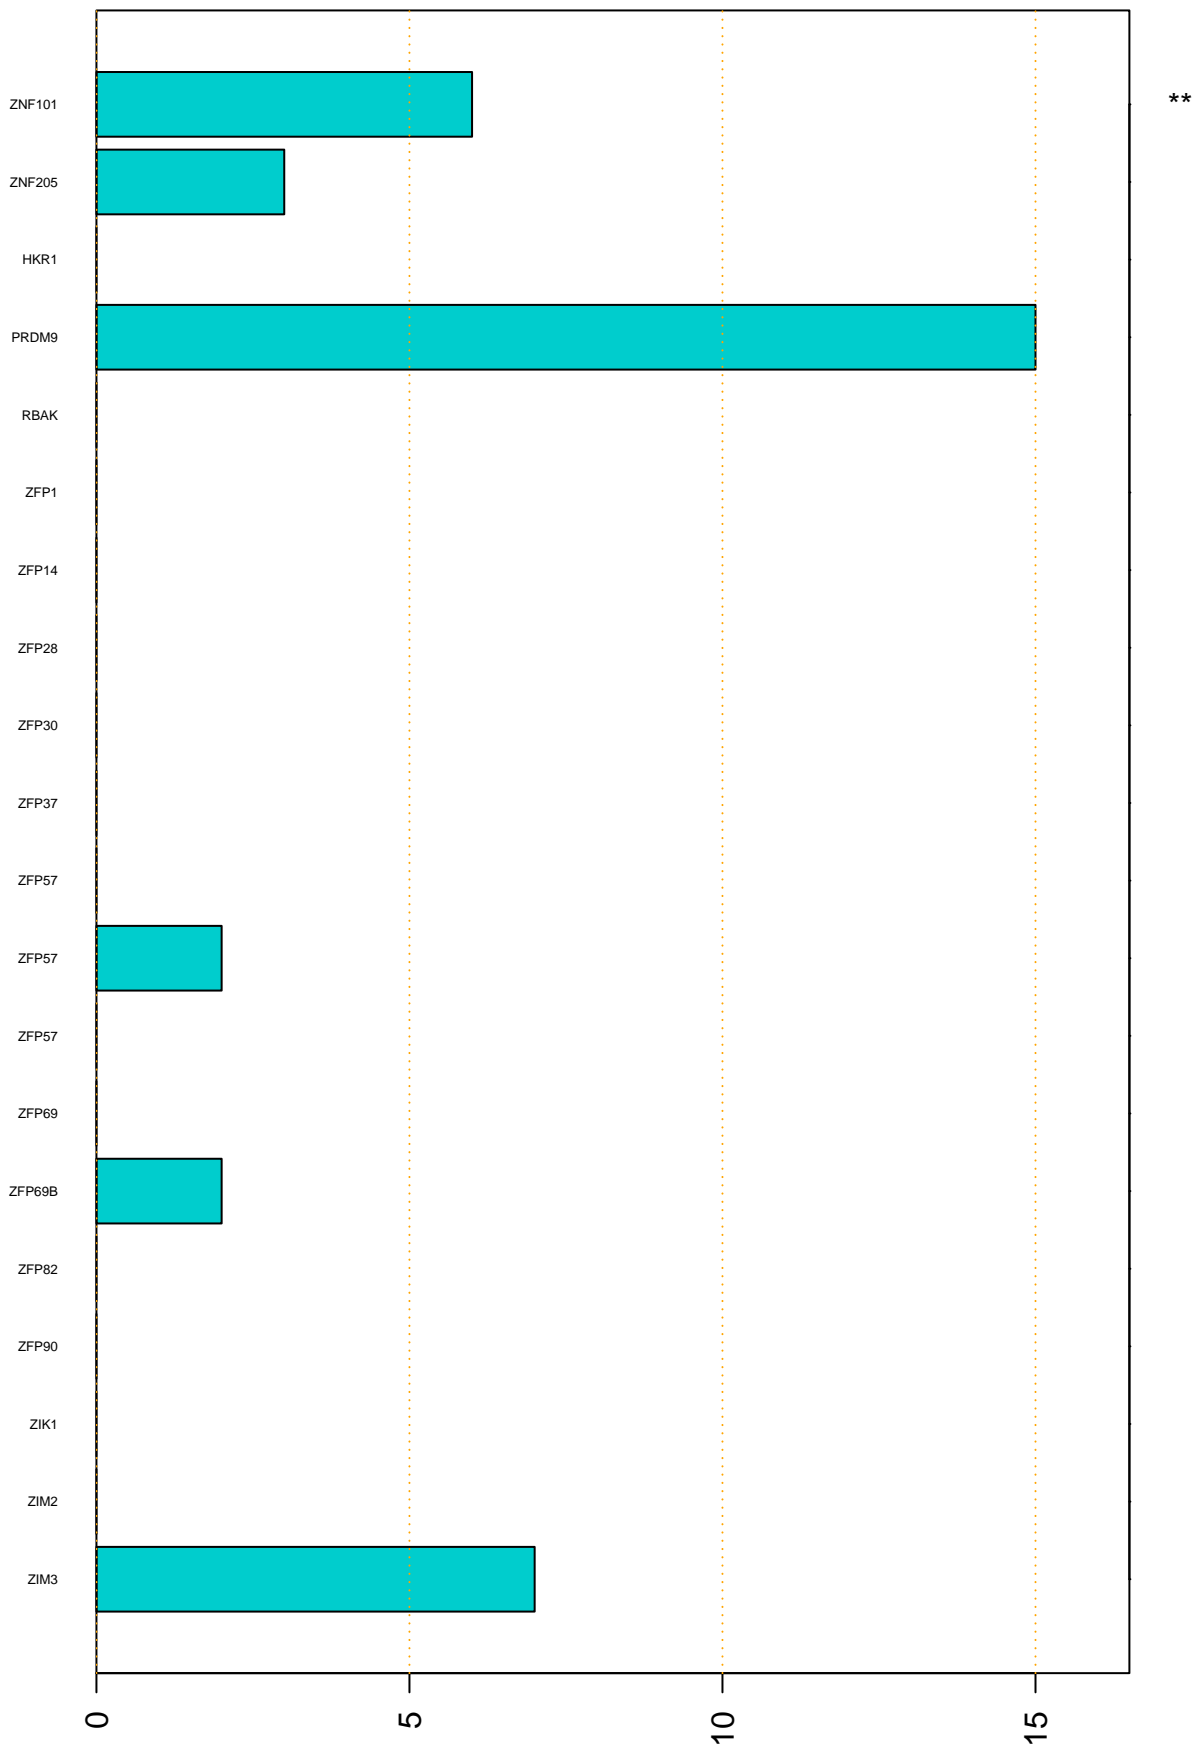

Enriched KZFP

#TE sfam with peak

**