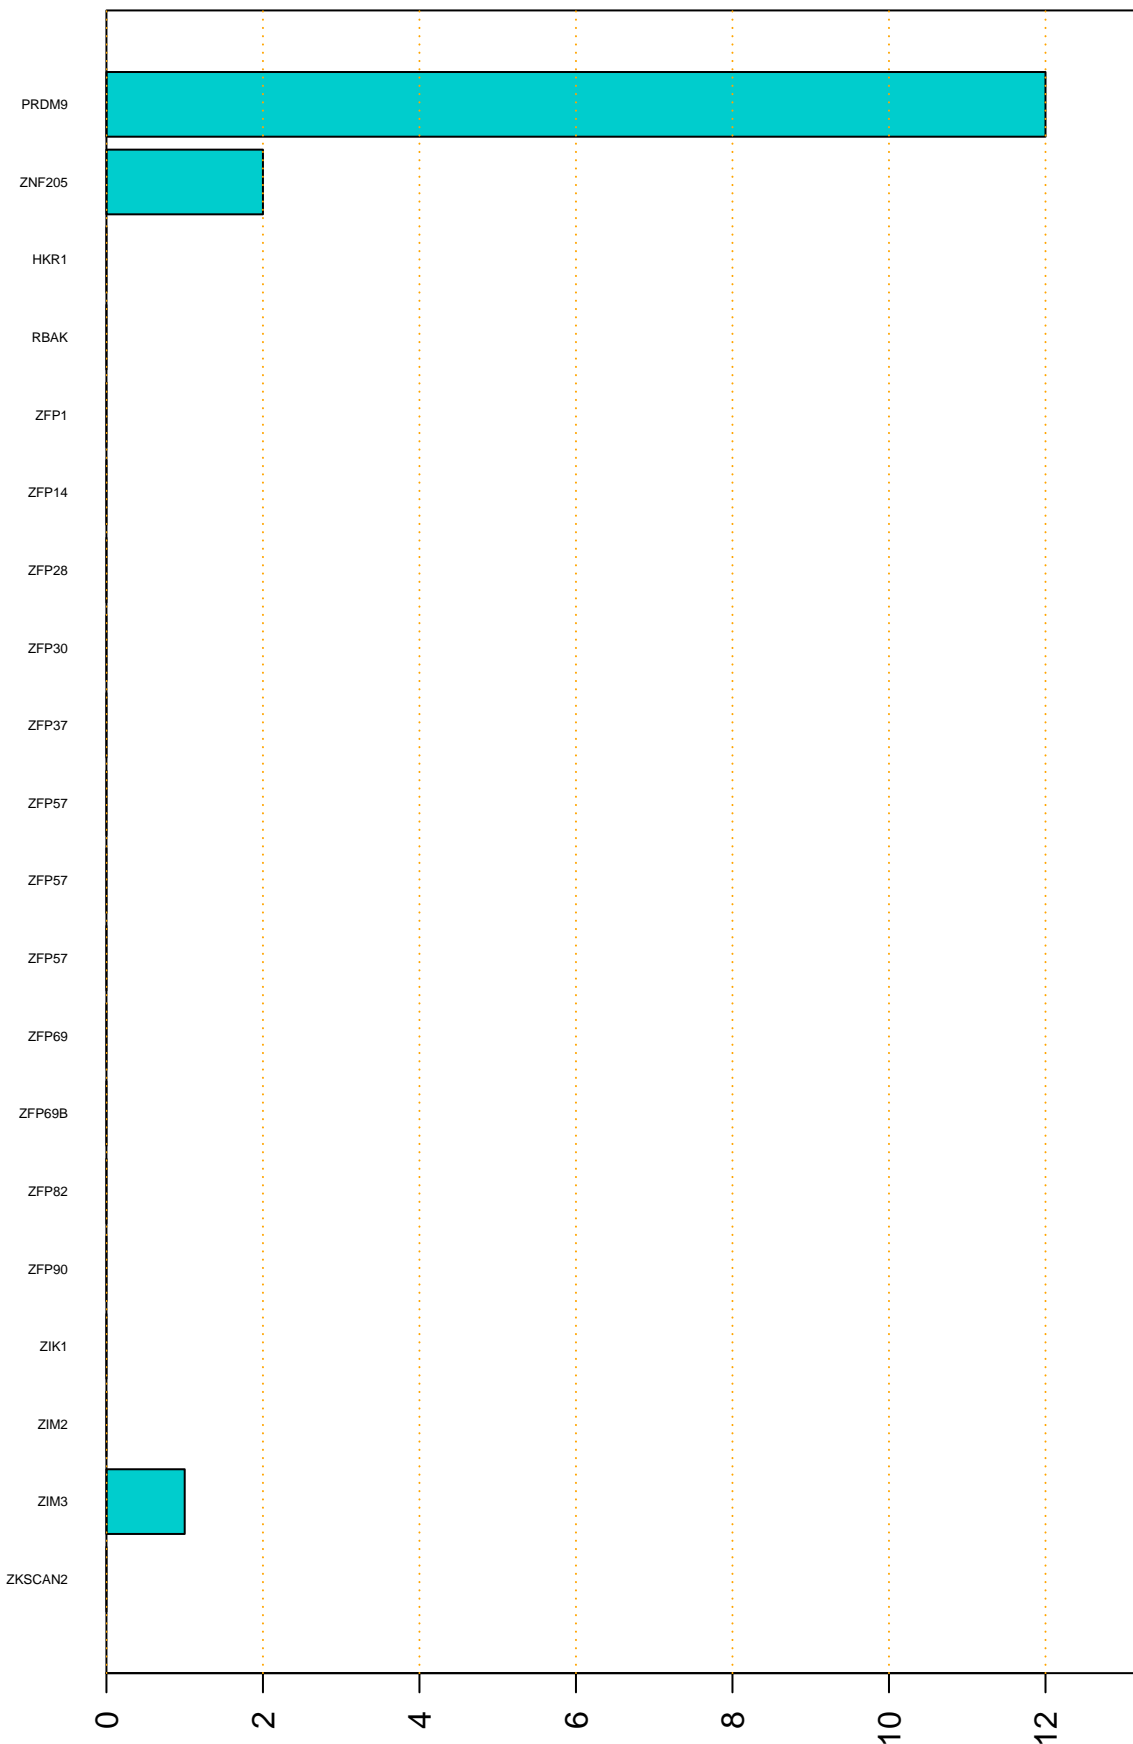

Enriched KZFP

#TE sfam with peak