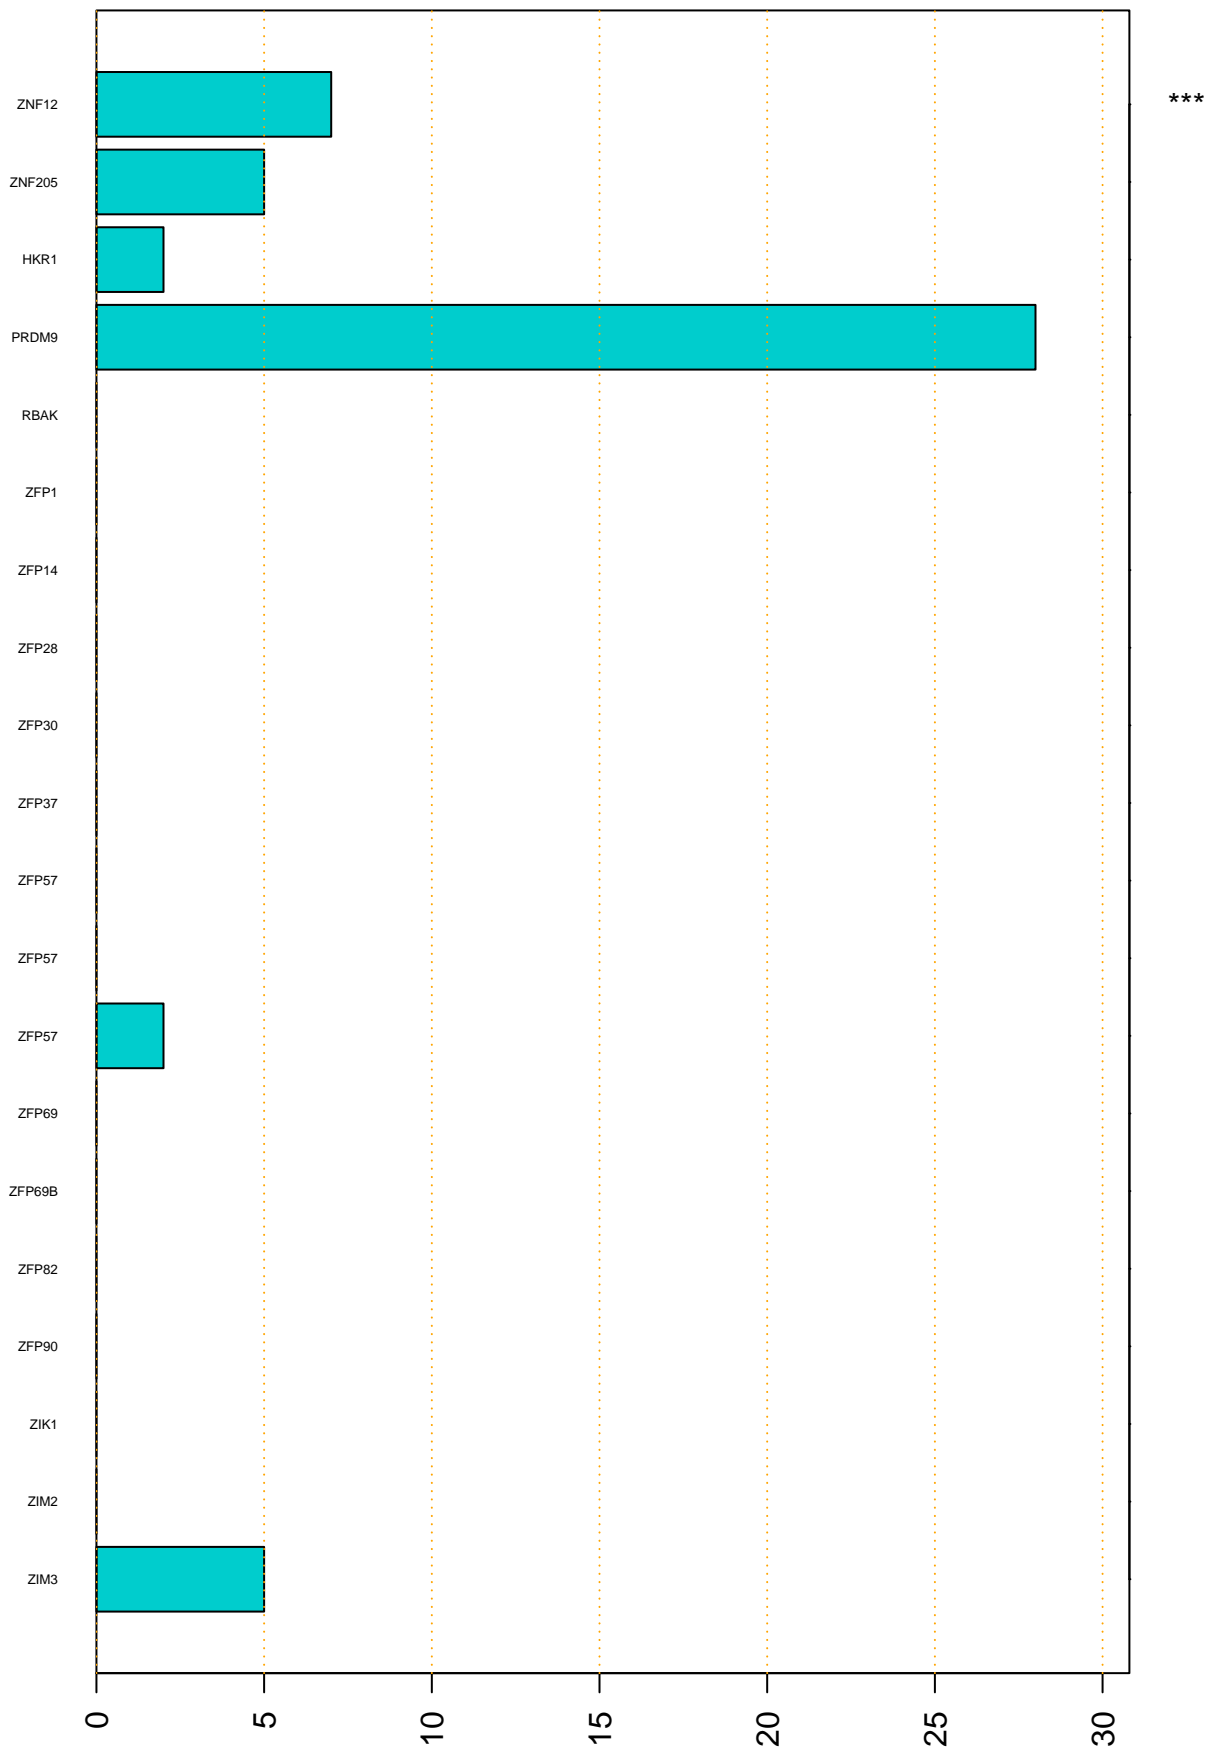

Enriched KZFP

#TE sfam with peak