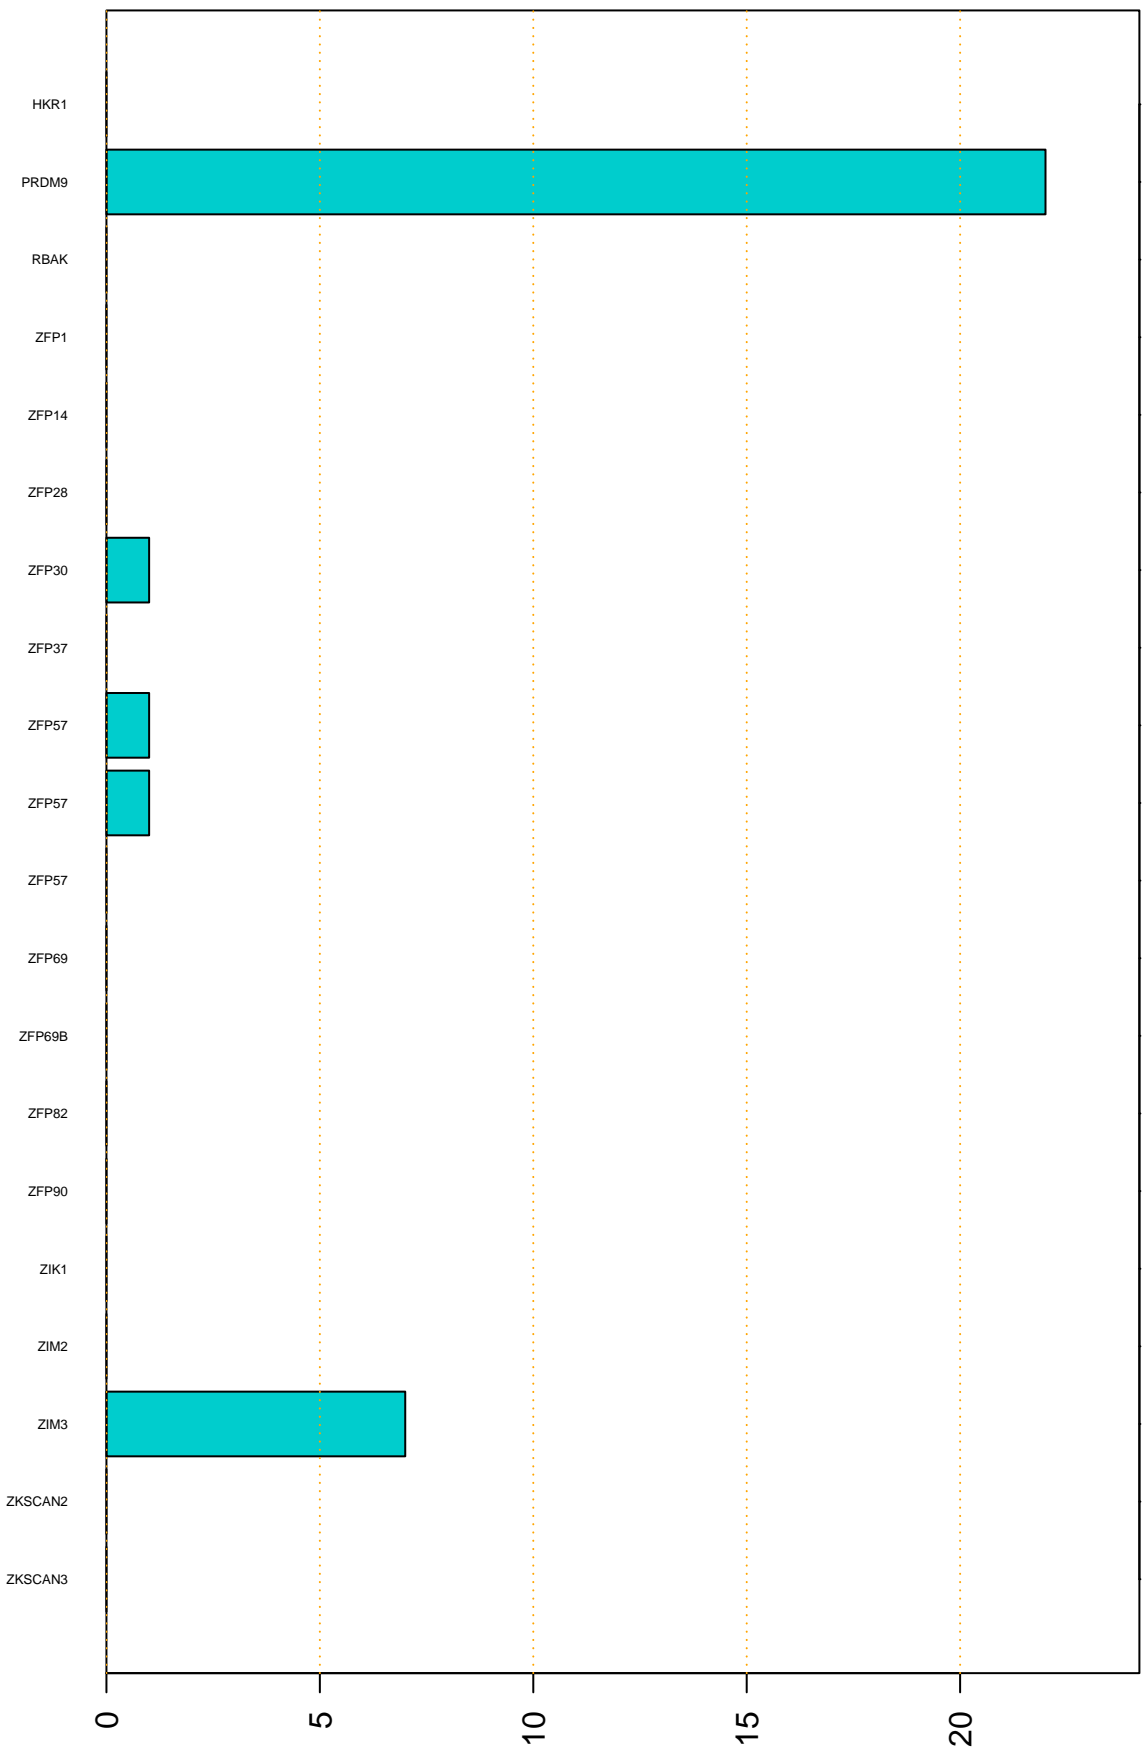

Enriched KZFP

#TE sfam with peak