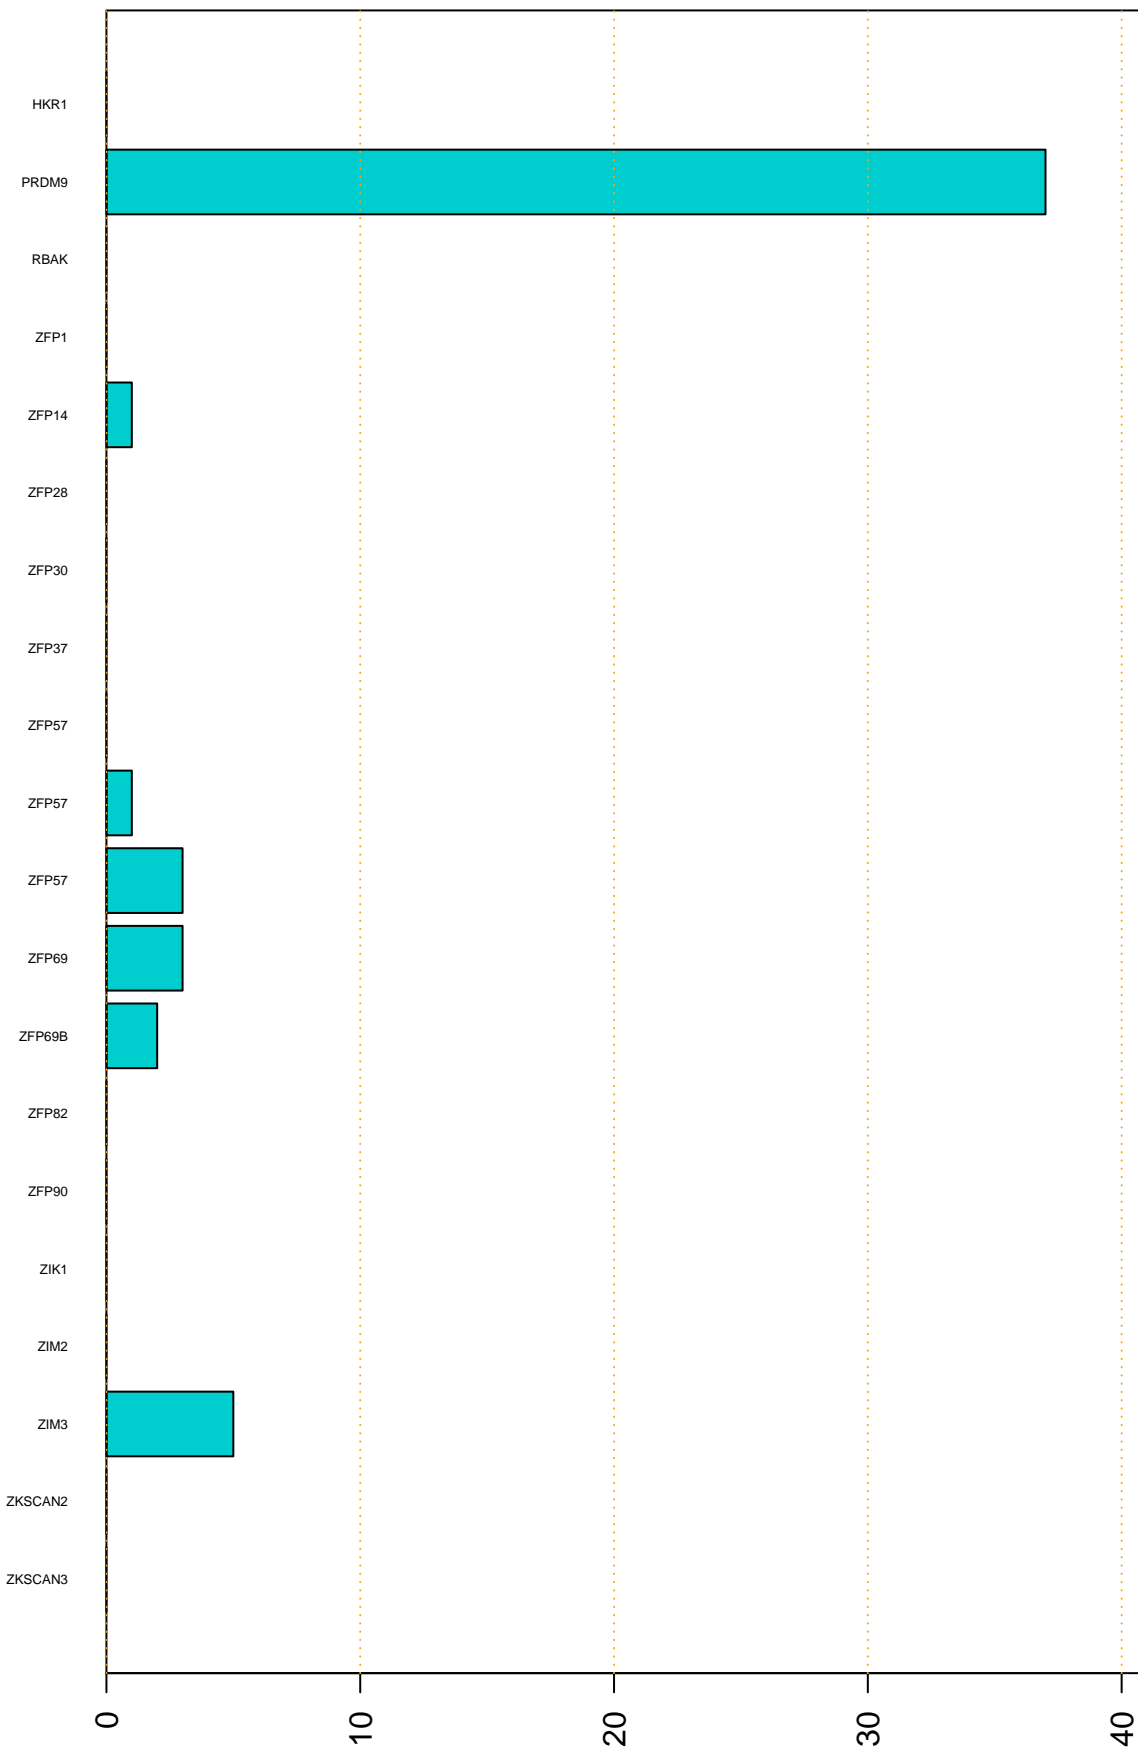

Enriched KZFP

#TE sfam with peak