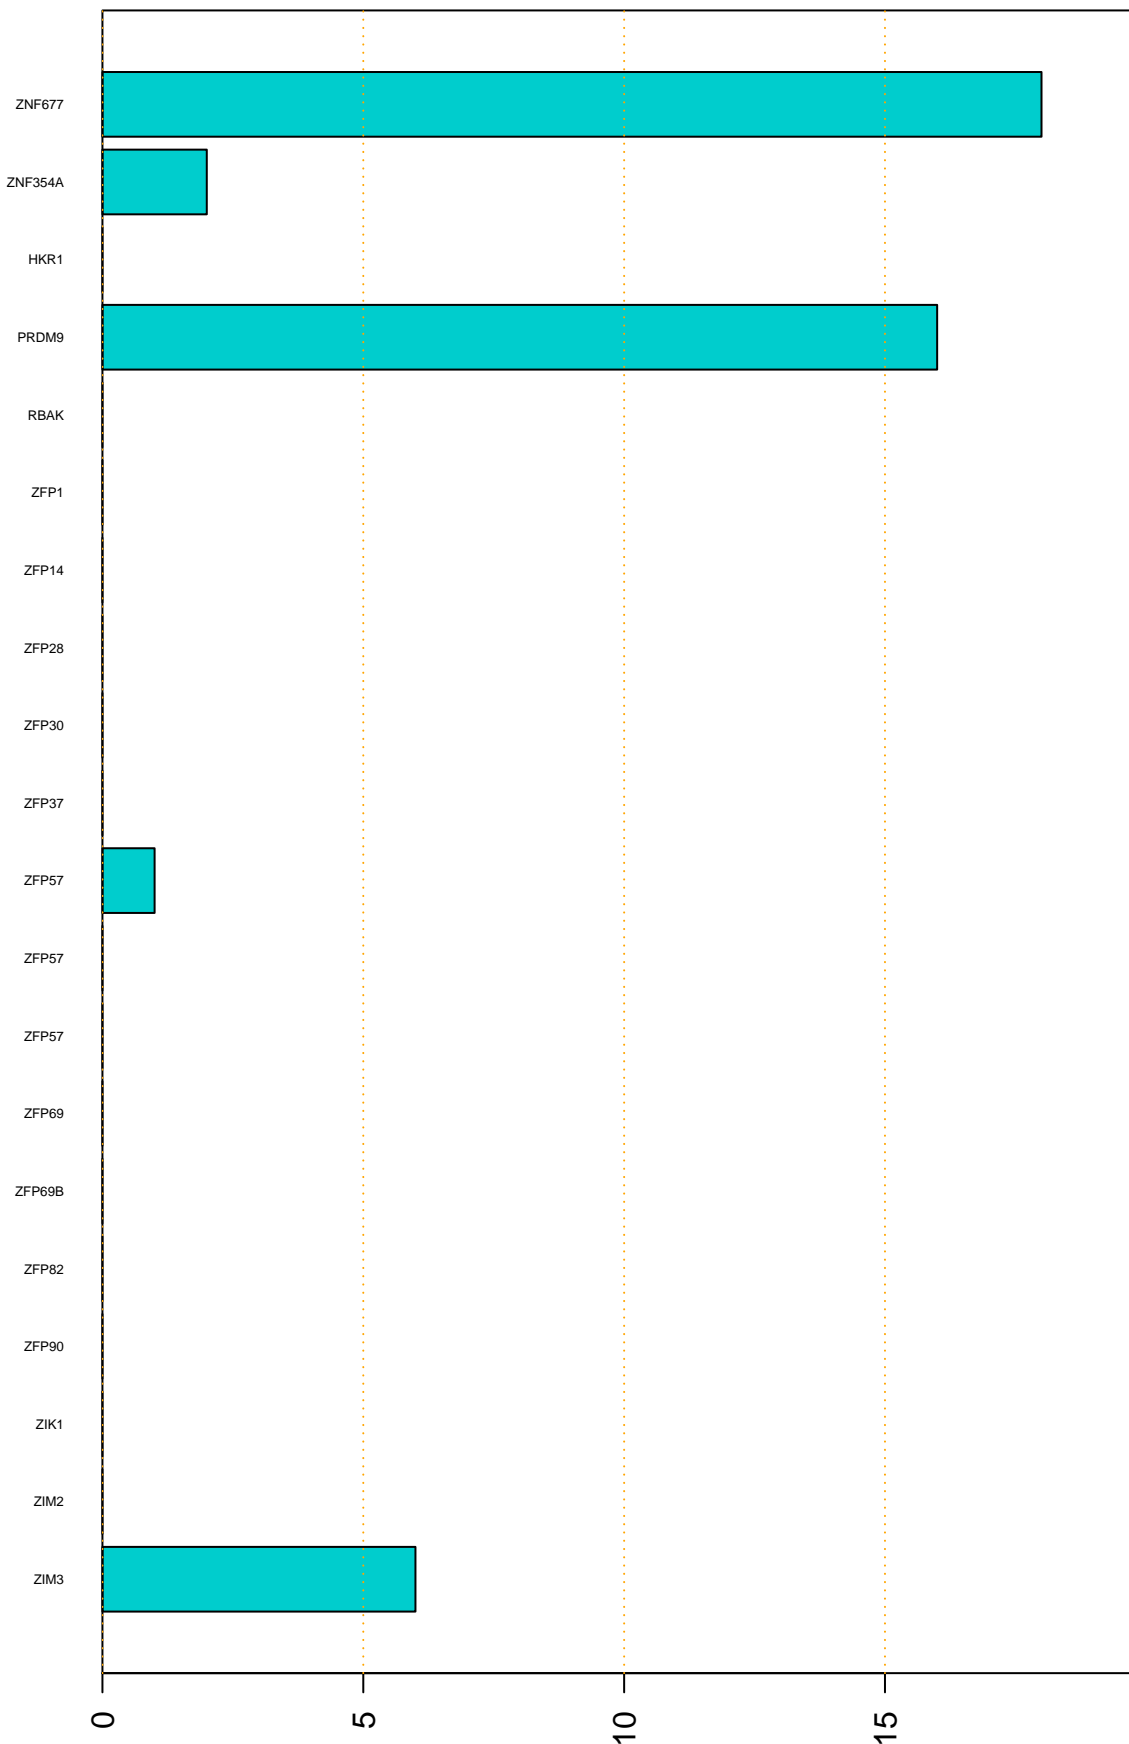

Enriched KZFP

#TE sfam with peak