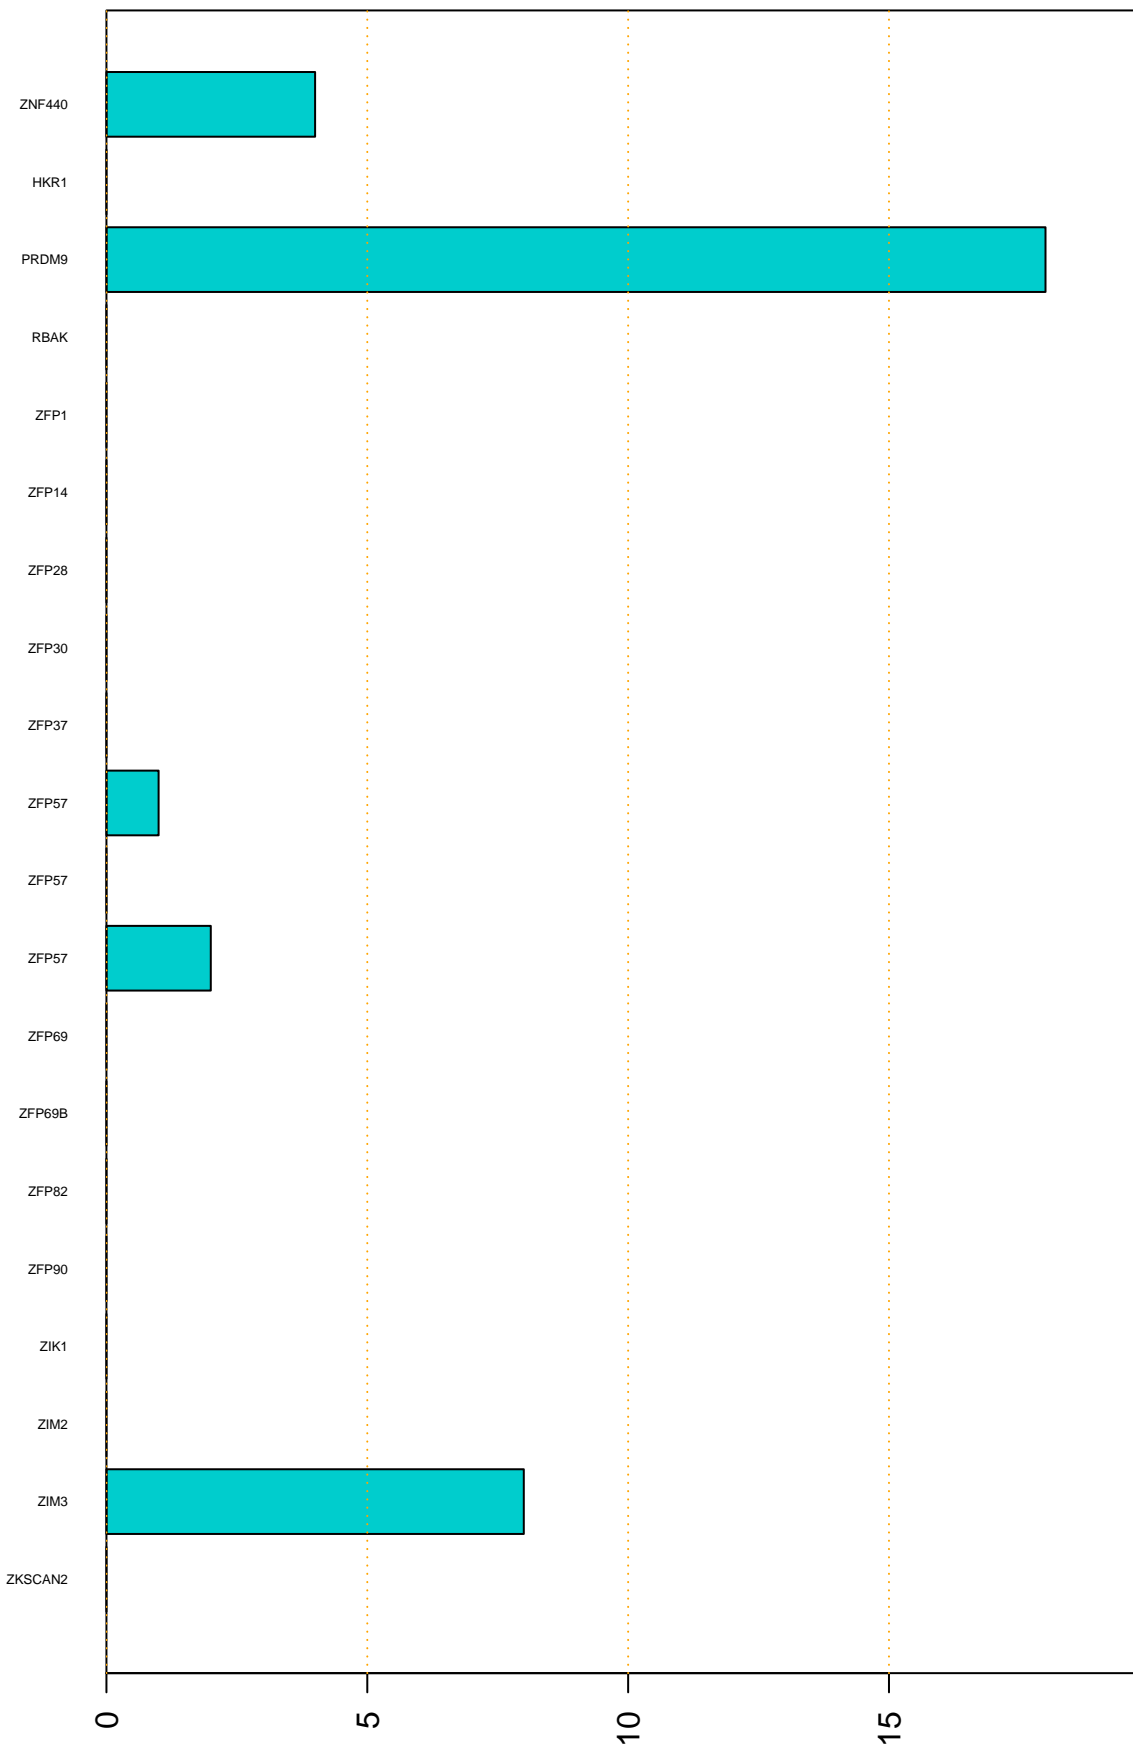

Enriched KZFP

#TE sfam with peak