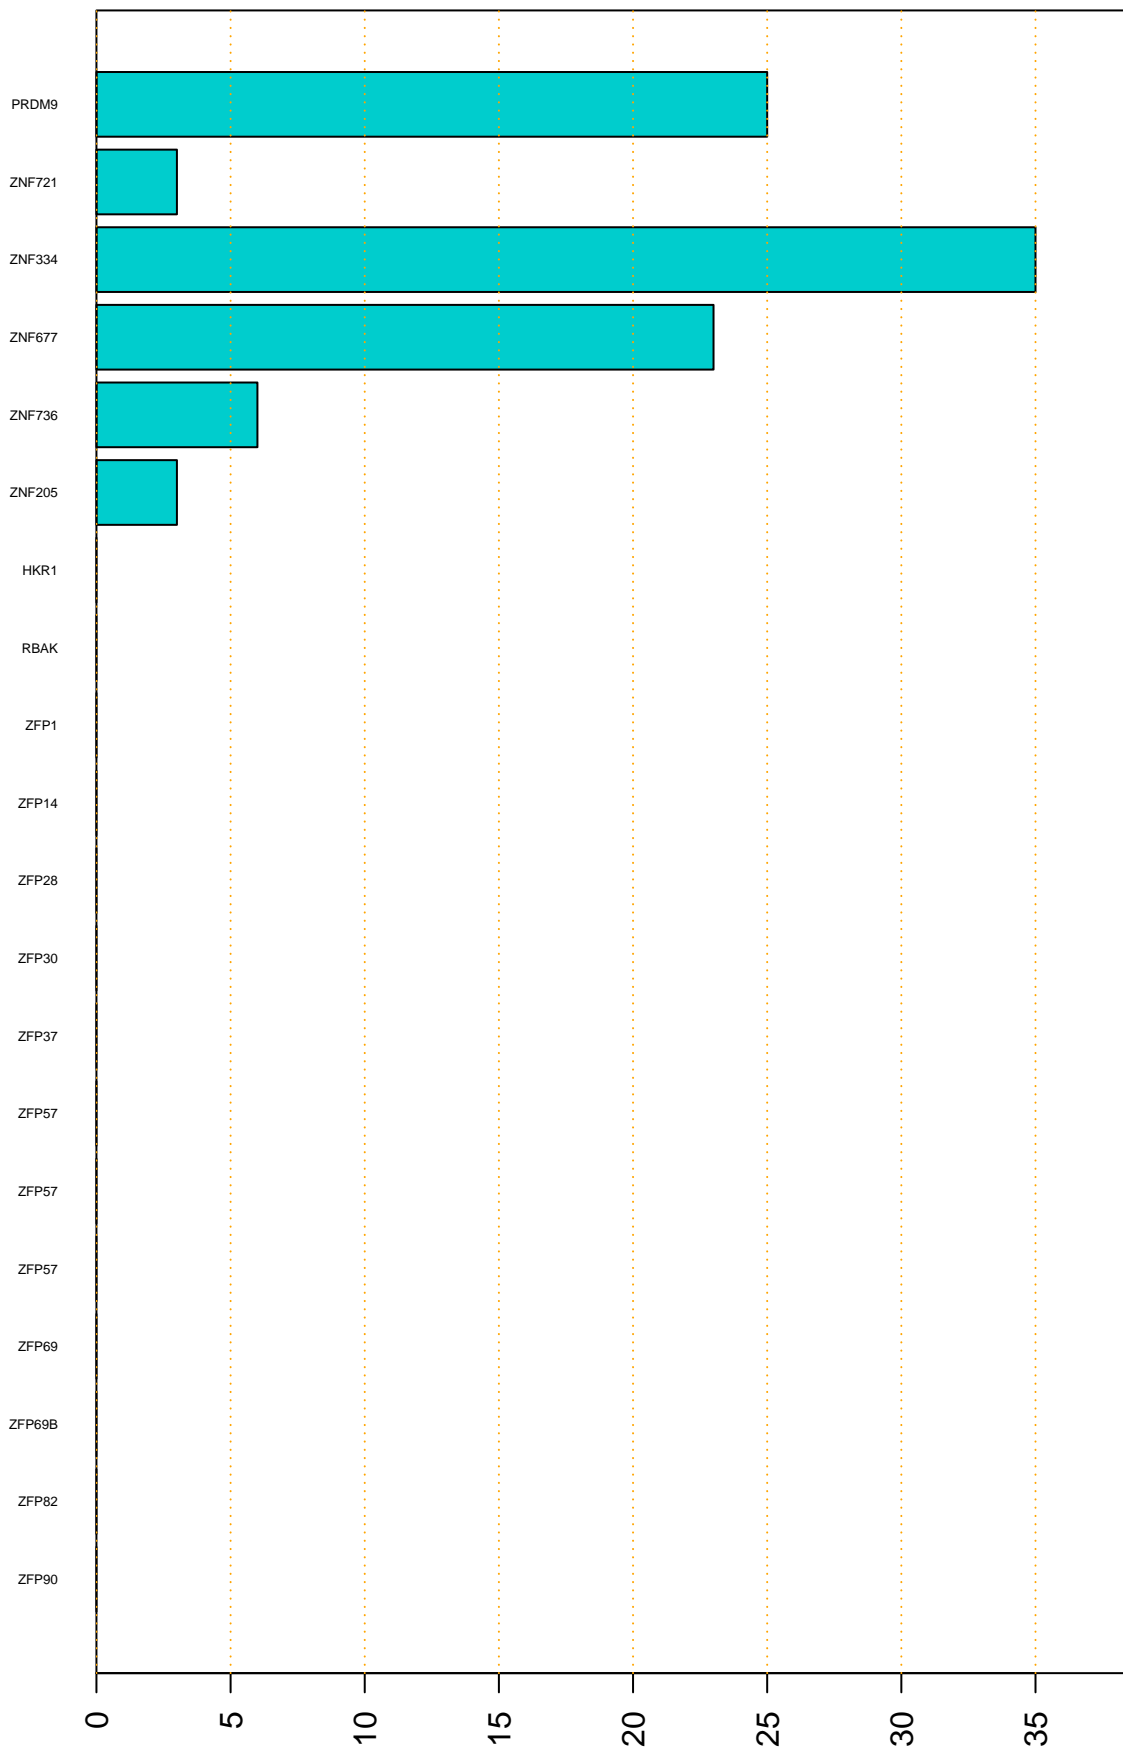

Enriched KZFP

#TE sfam with peak