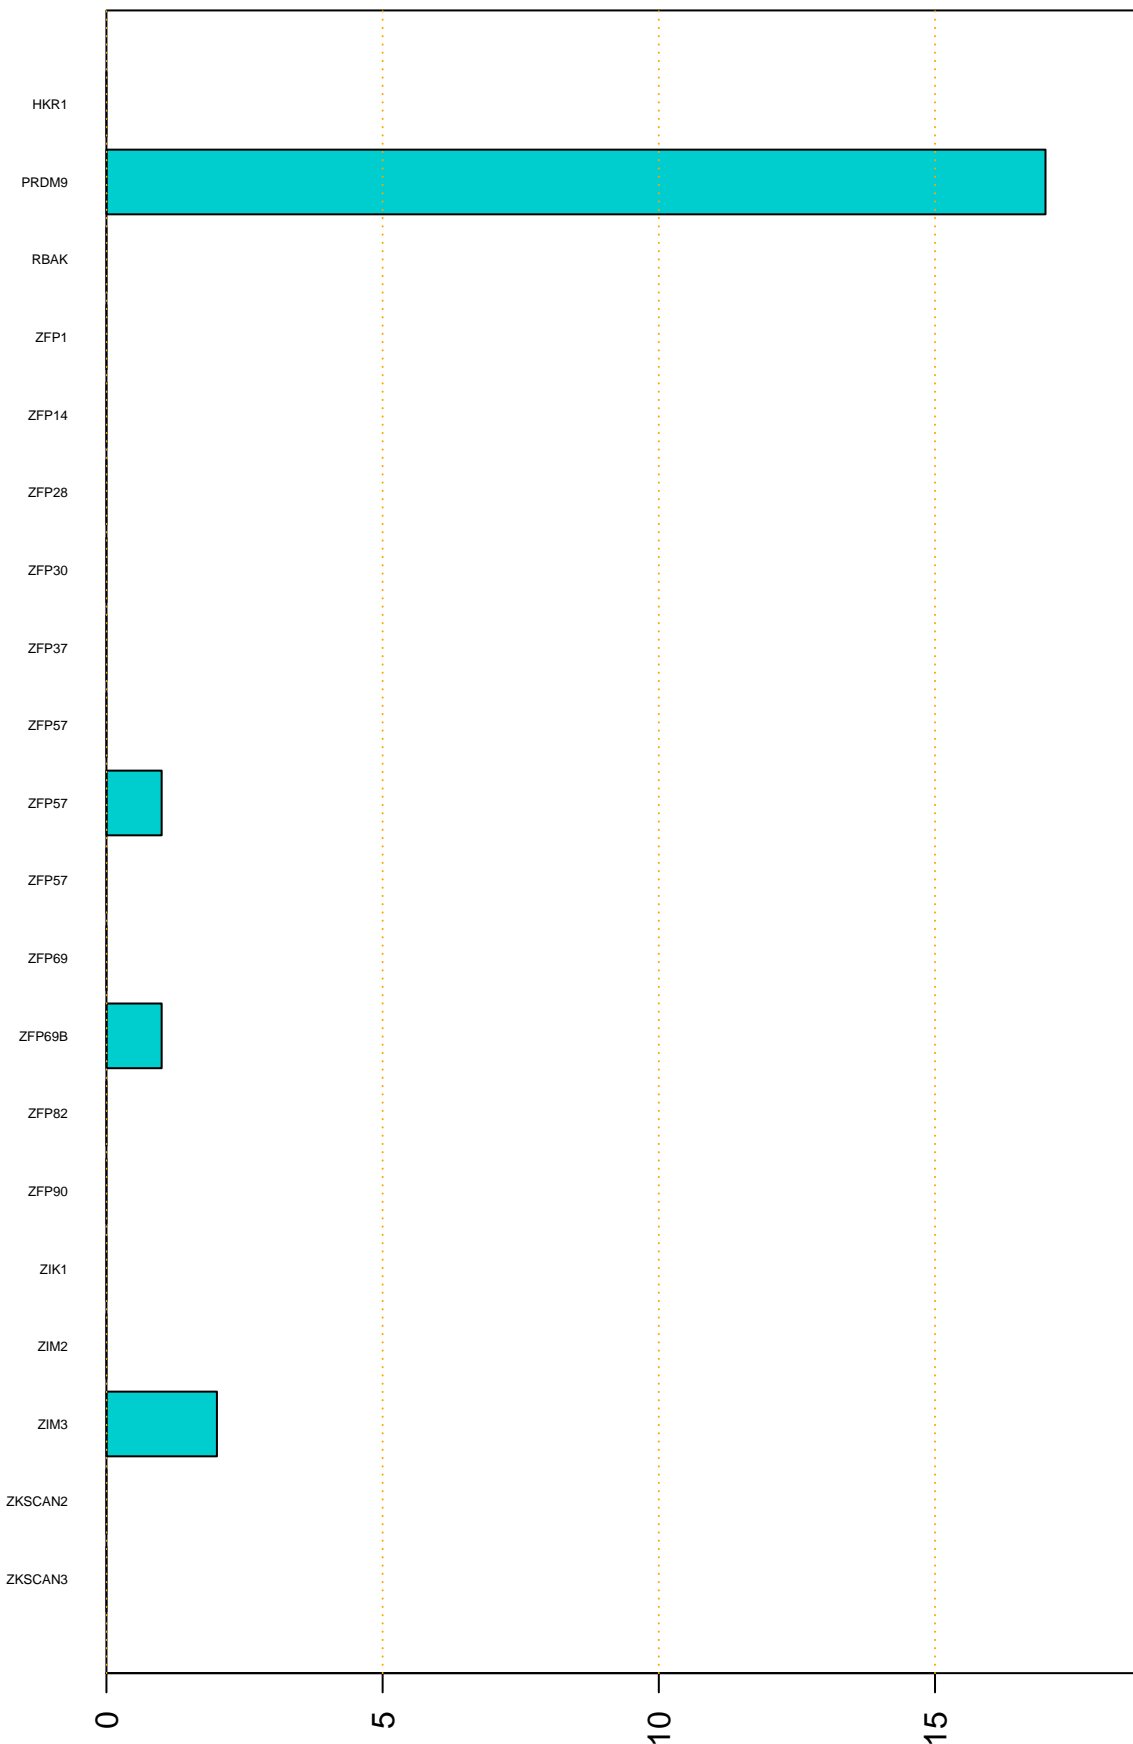

Enriched KZFP

#TE sfam with peak