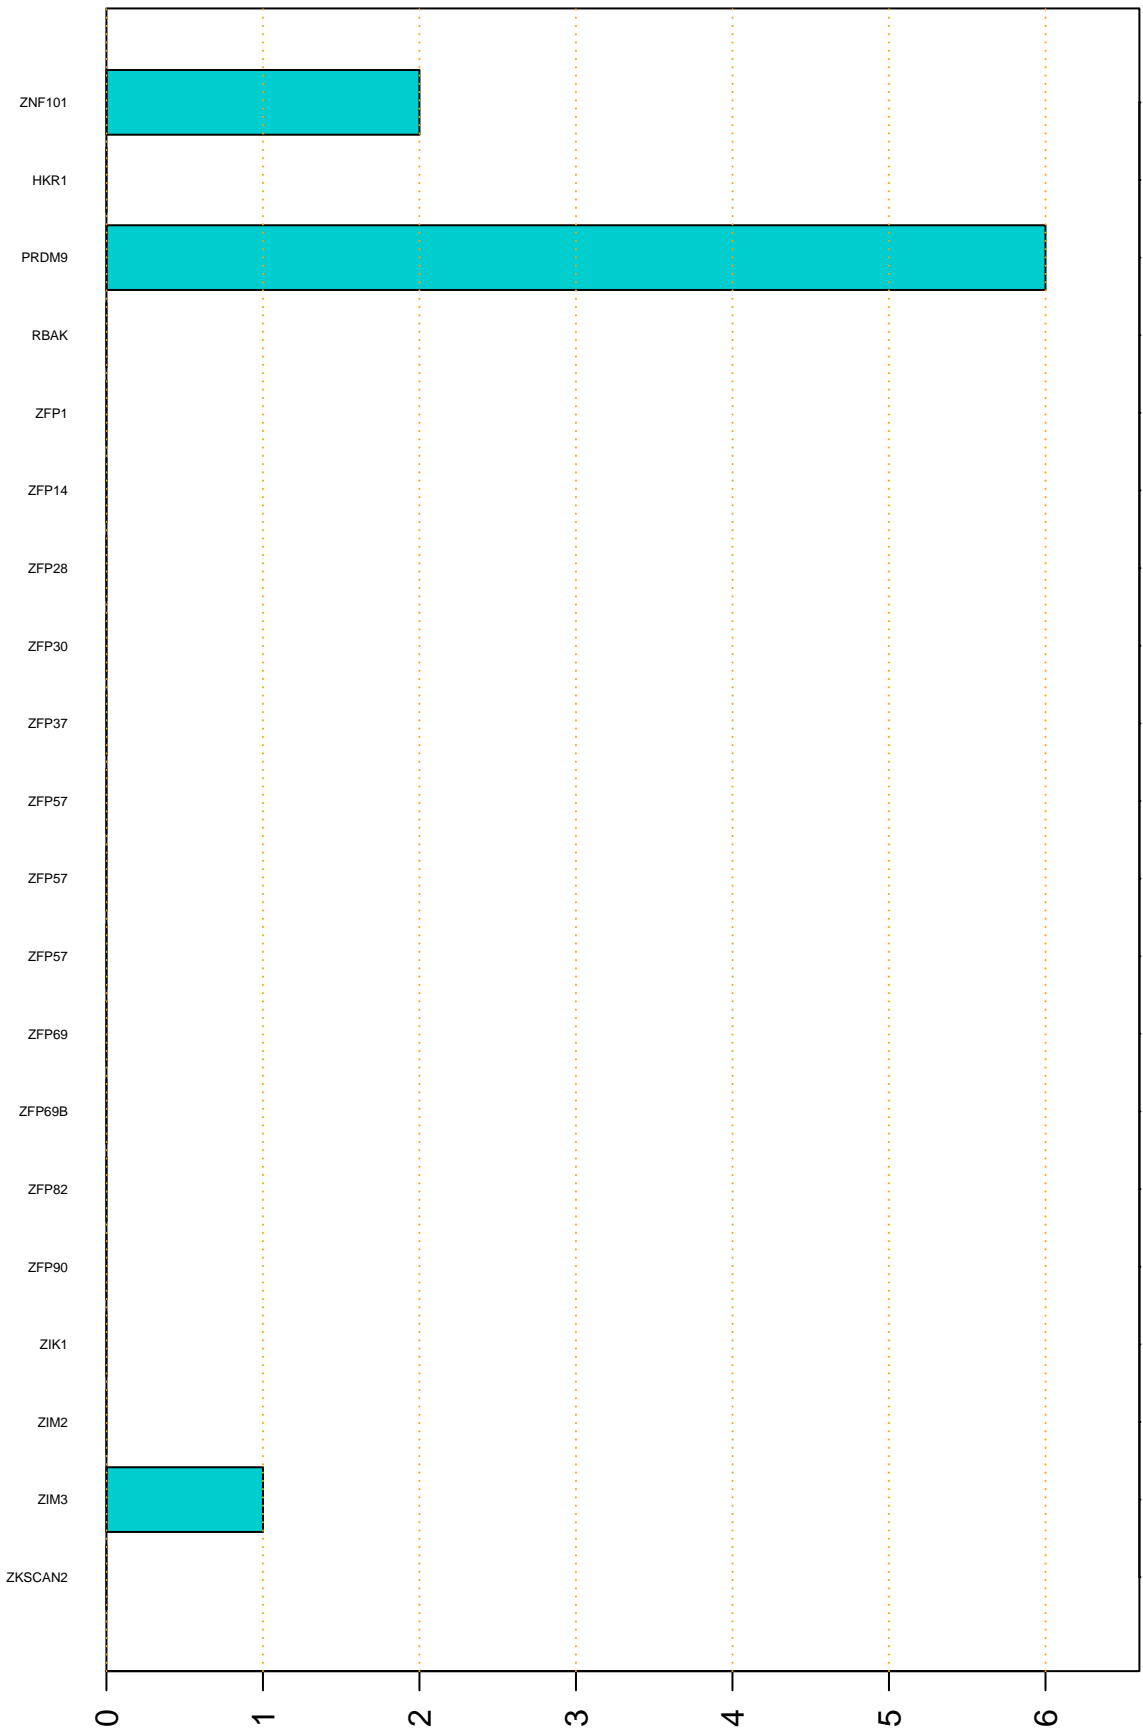

Enriched KZFP

#TE sfam with peak