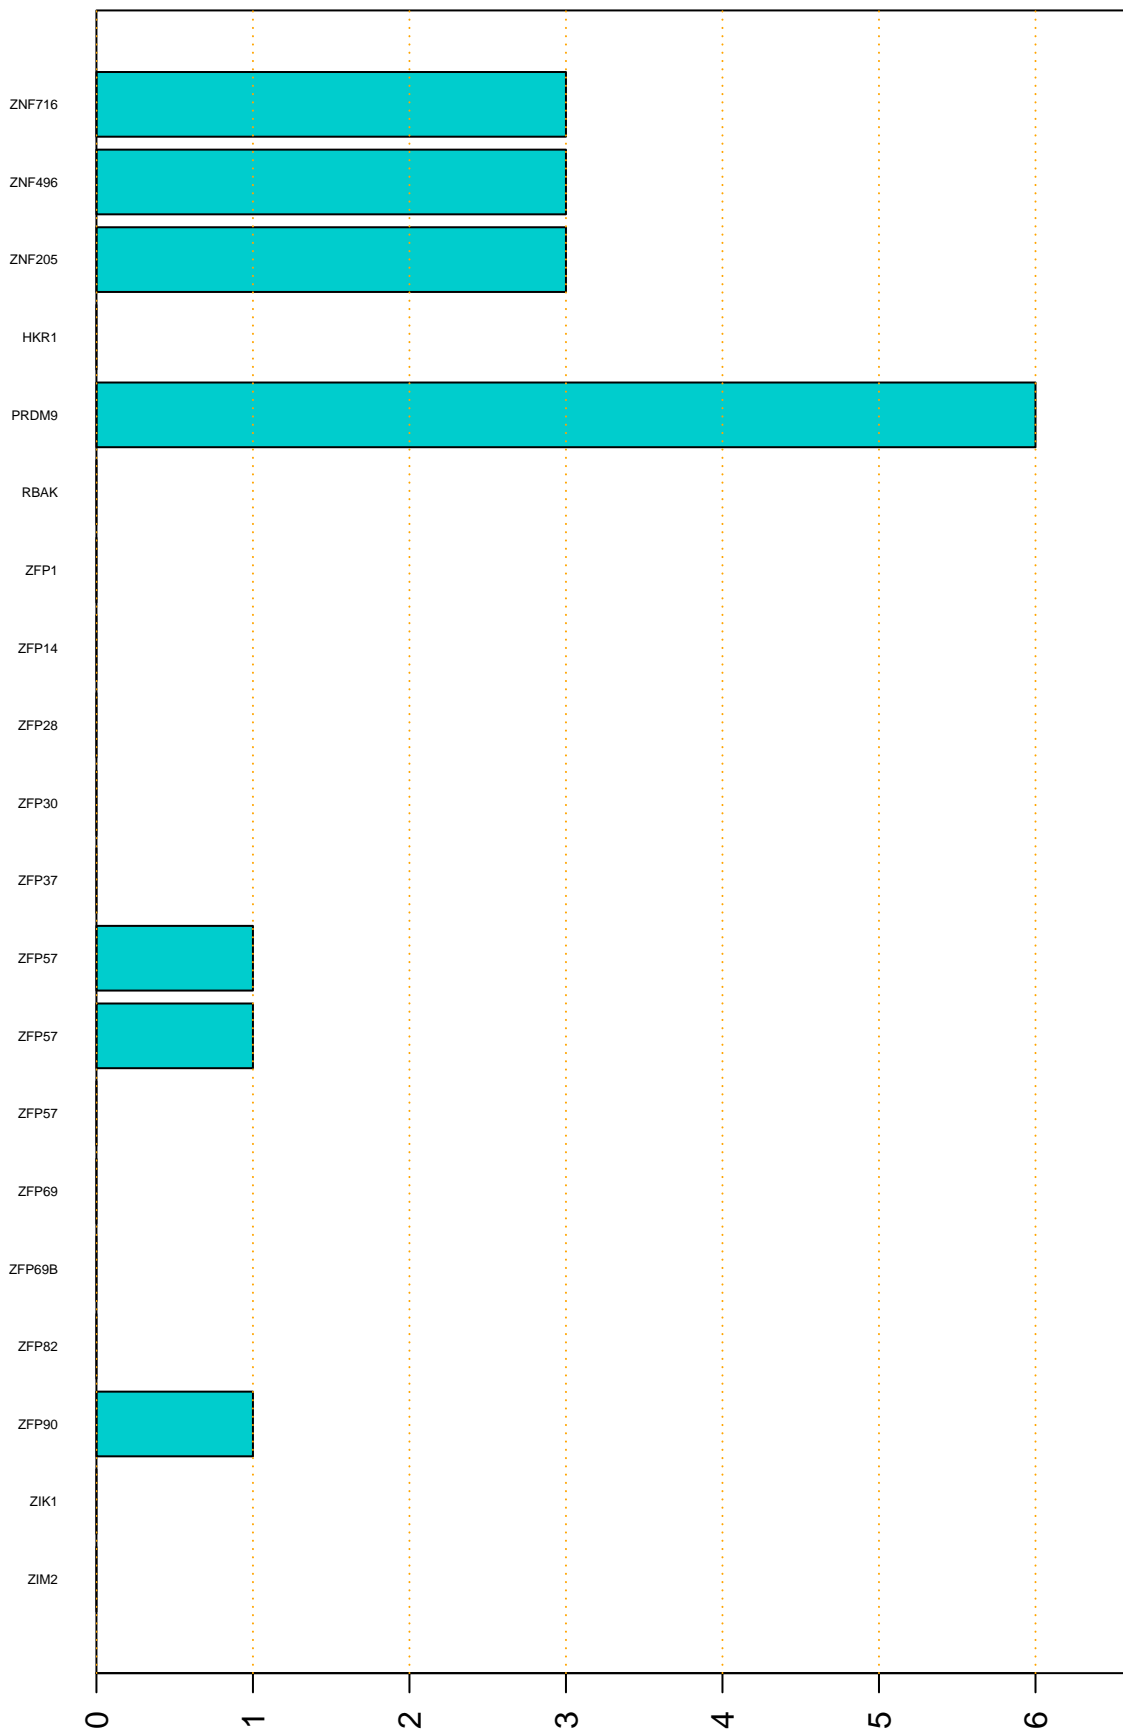

Enriched KZFP

#TE sfam with peak