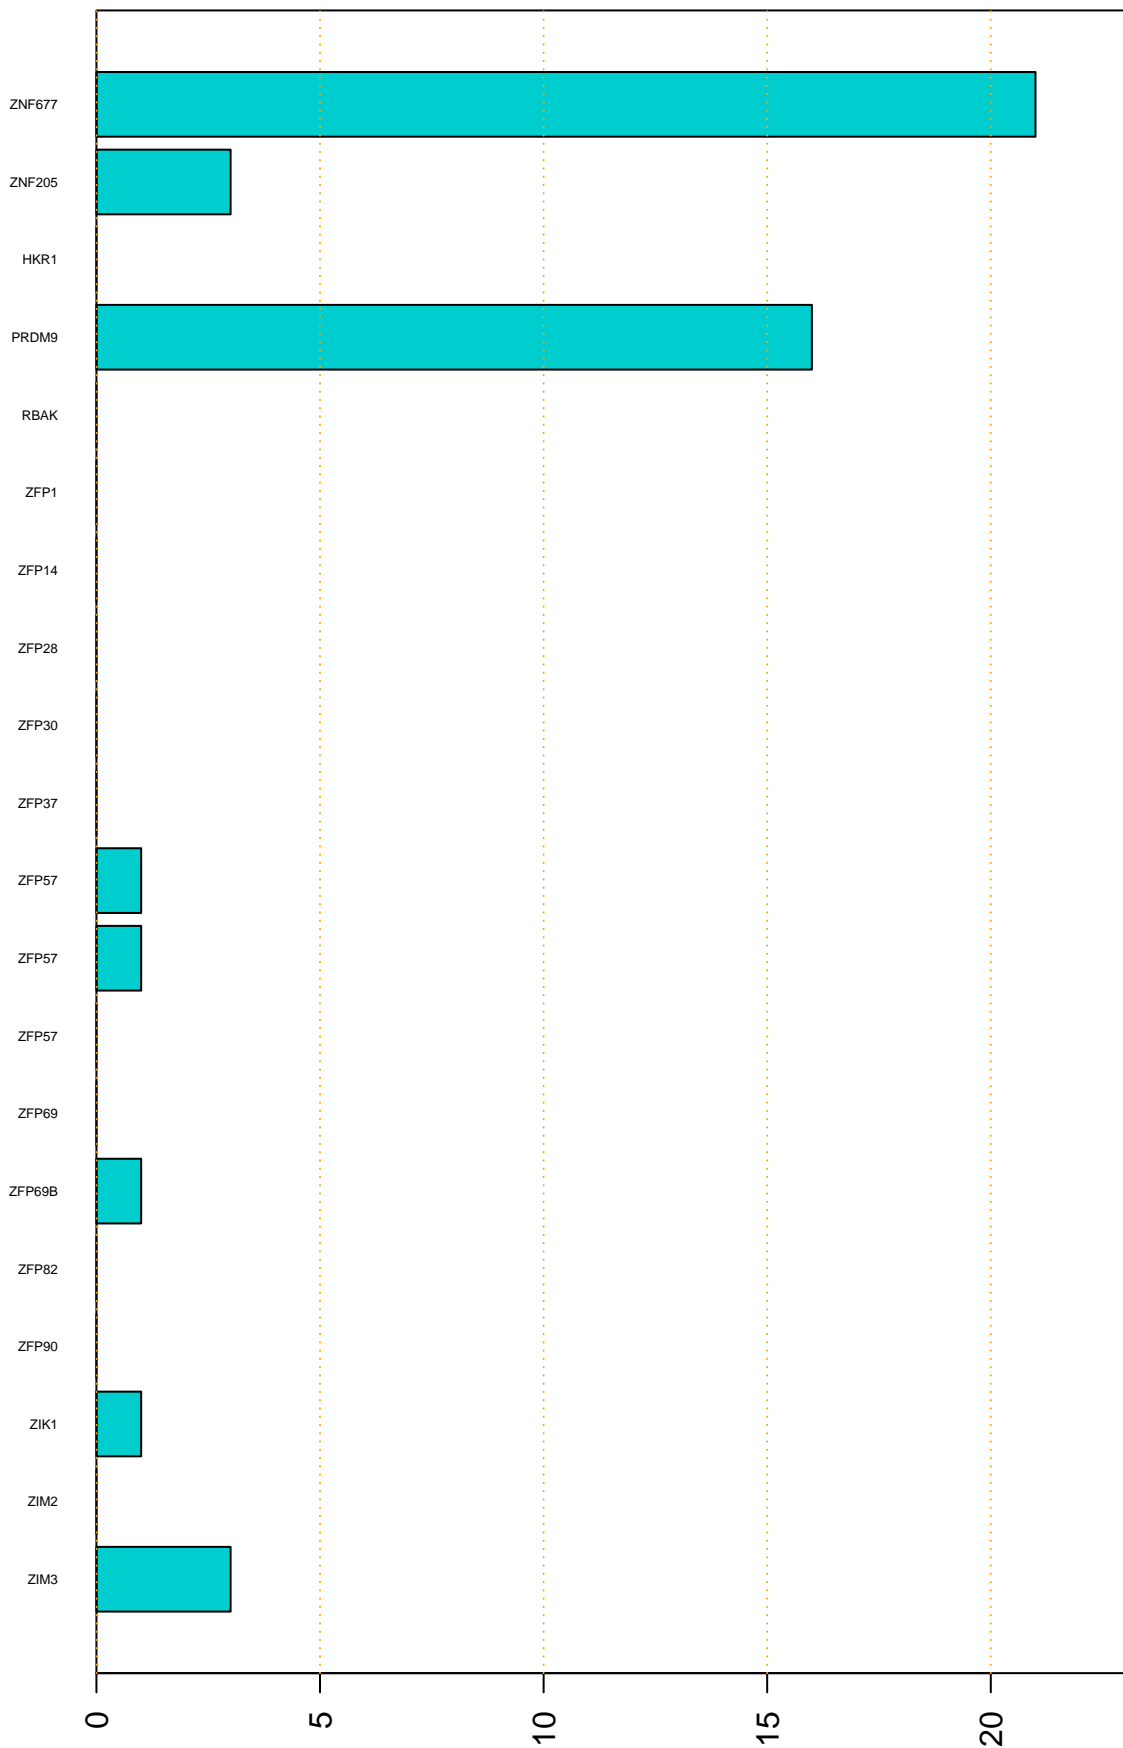

Enriched KZFP

#TE sfam with peak