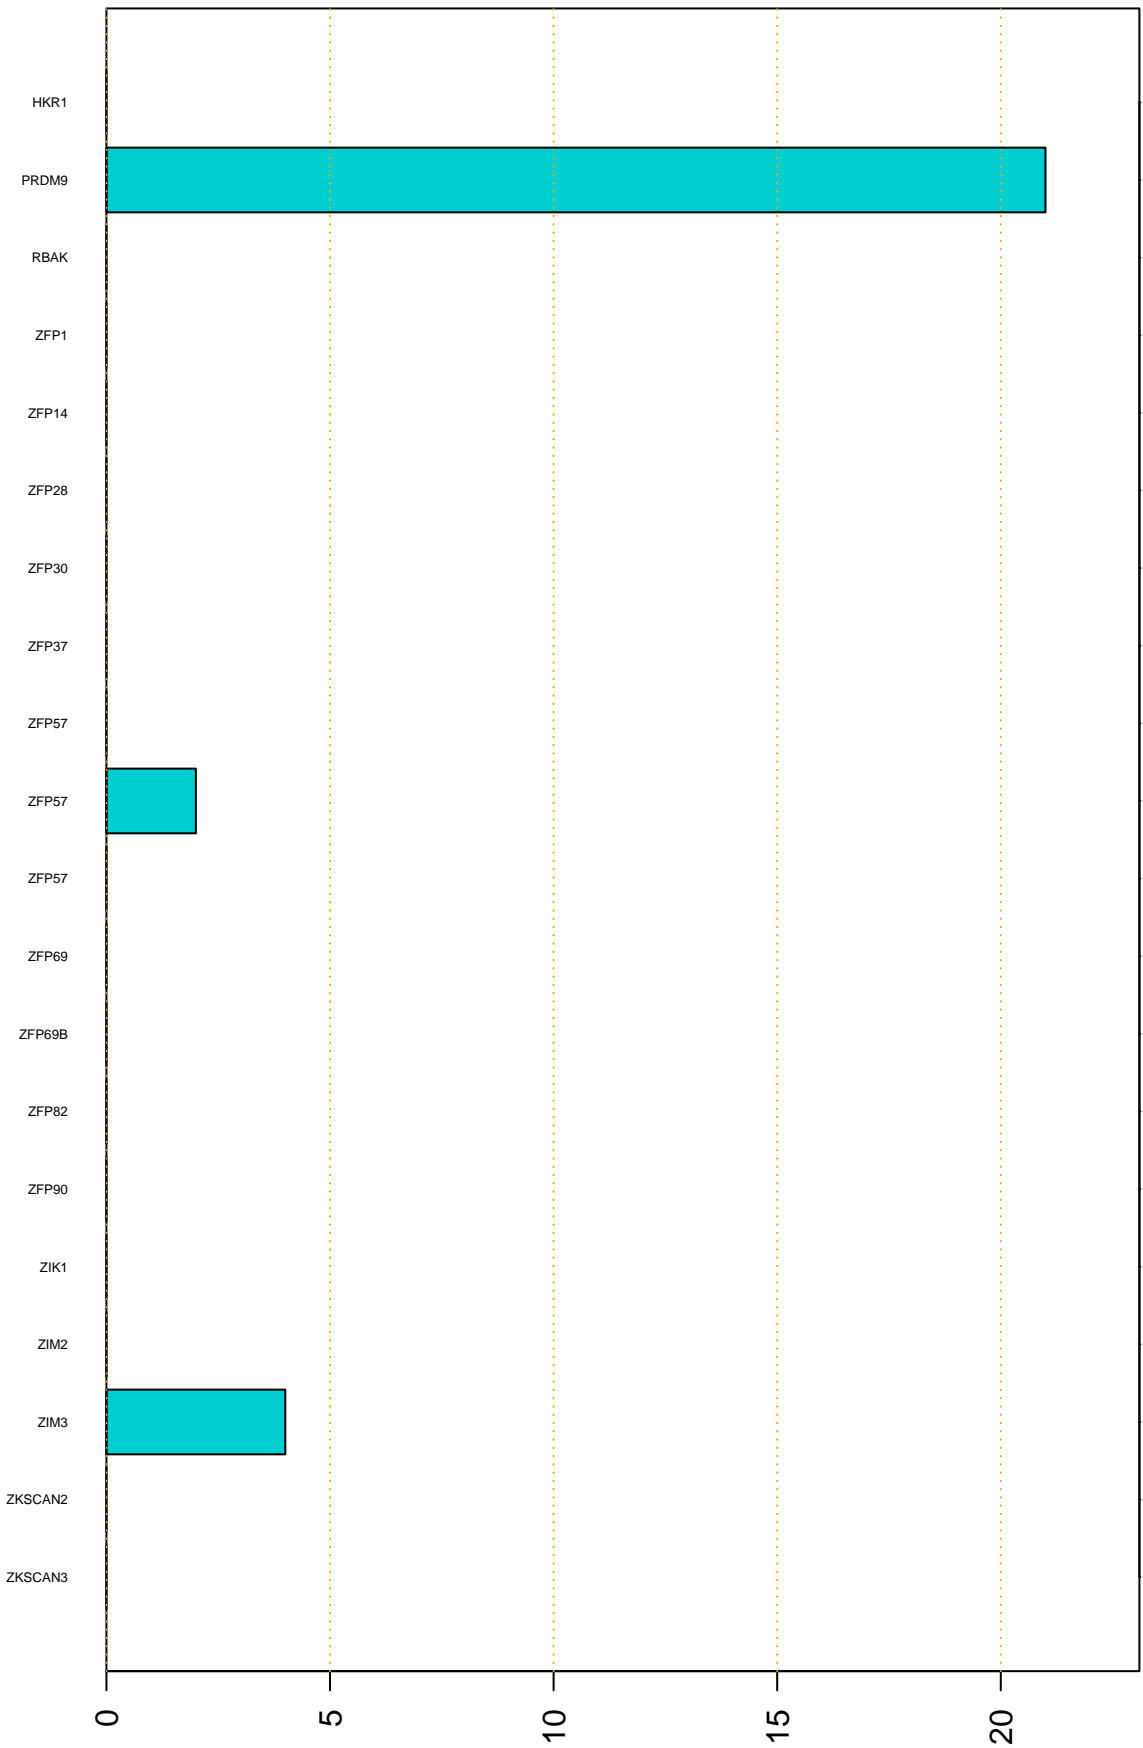

Enriched KZFP

#TE sfam with peak