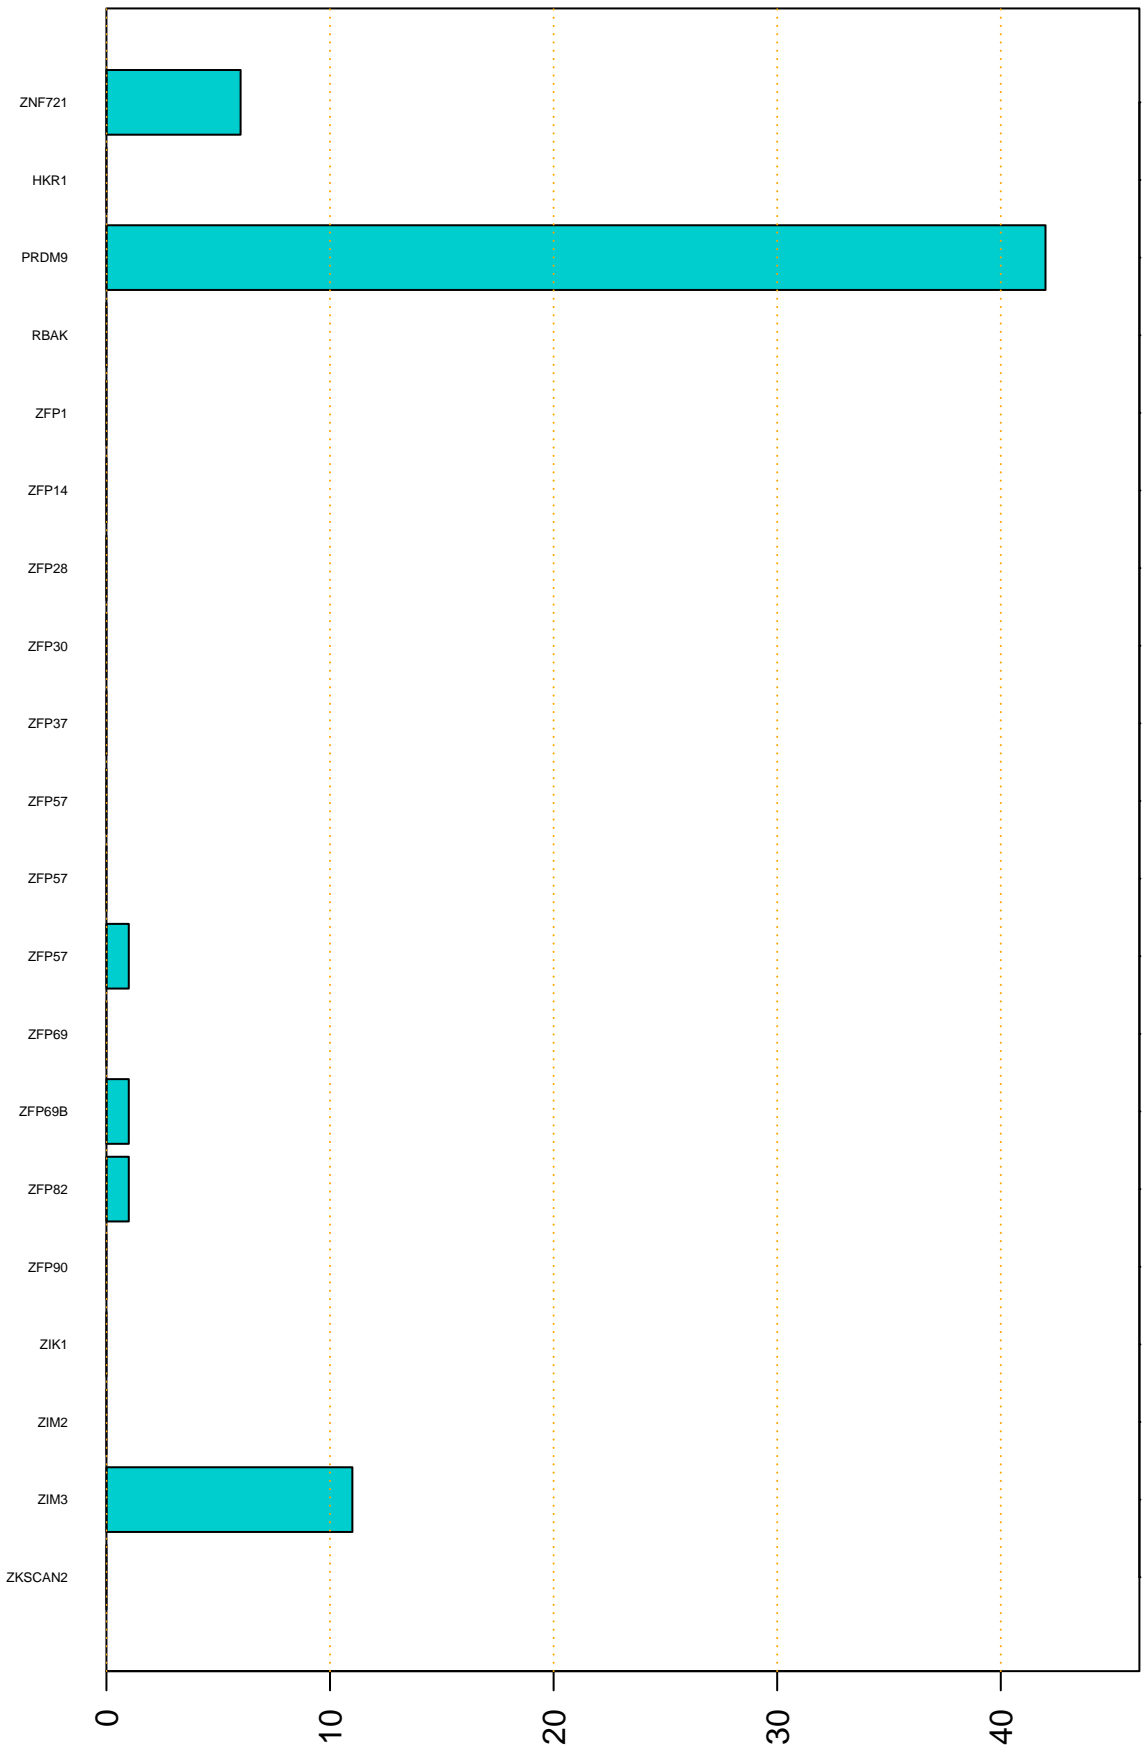

Enriched KZFP

#TE sfam with peak