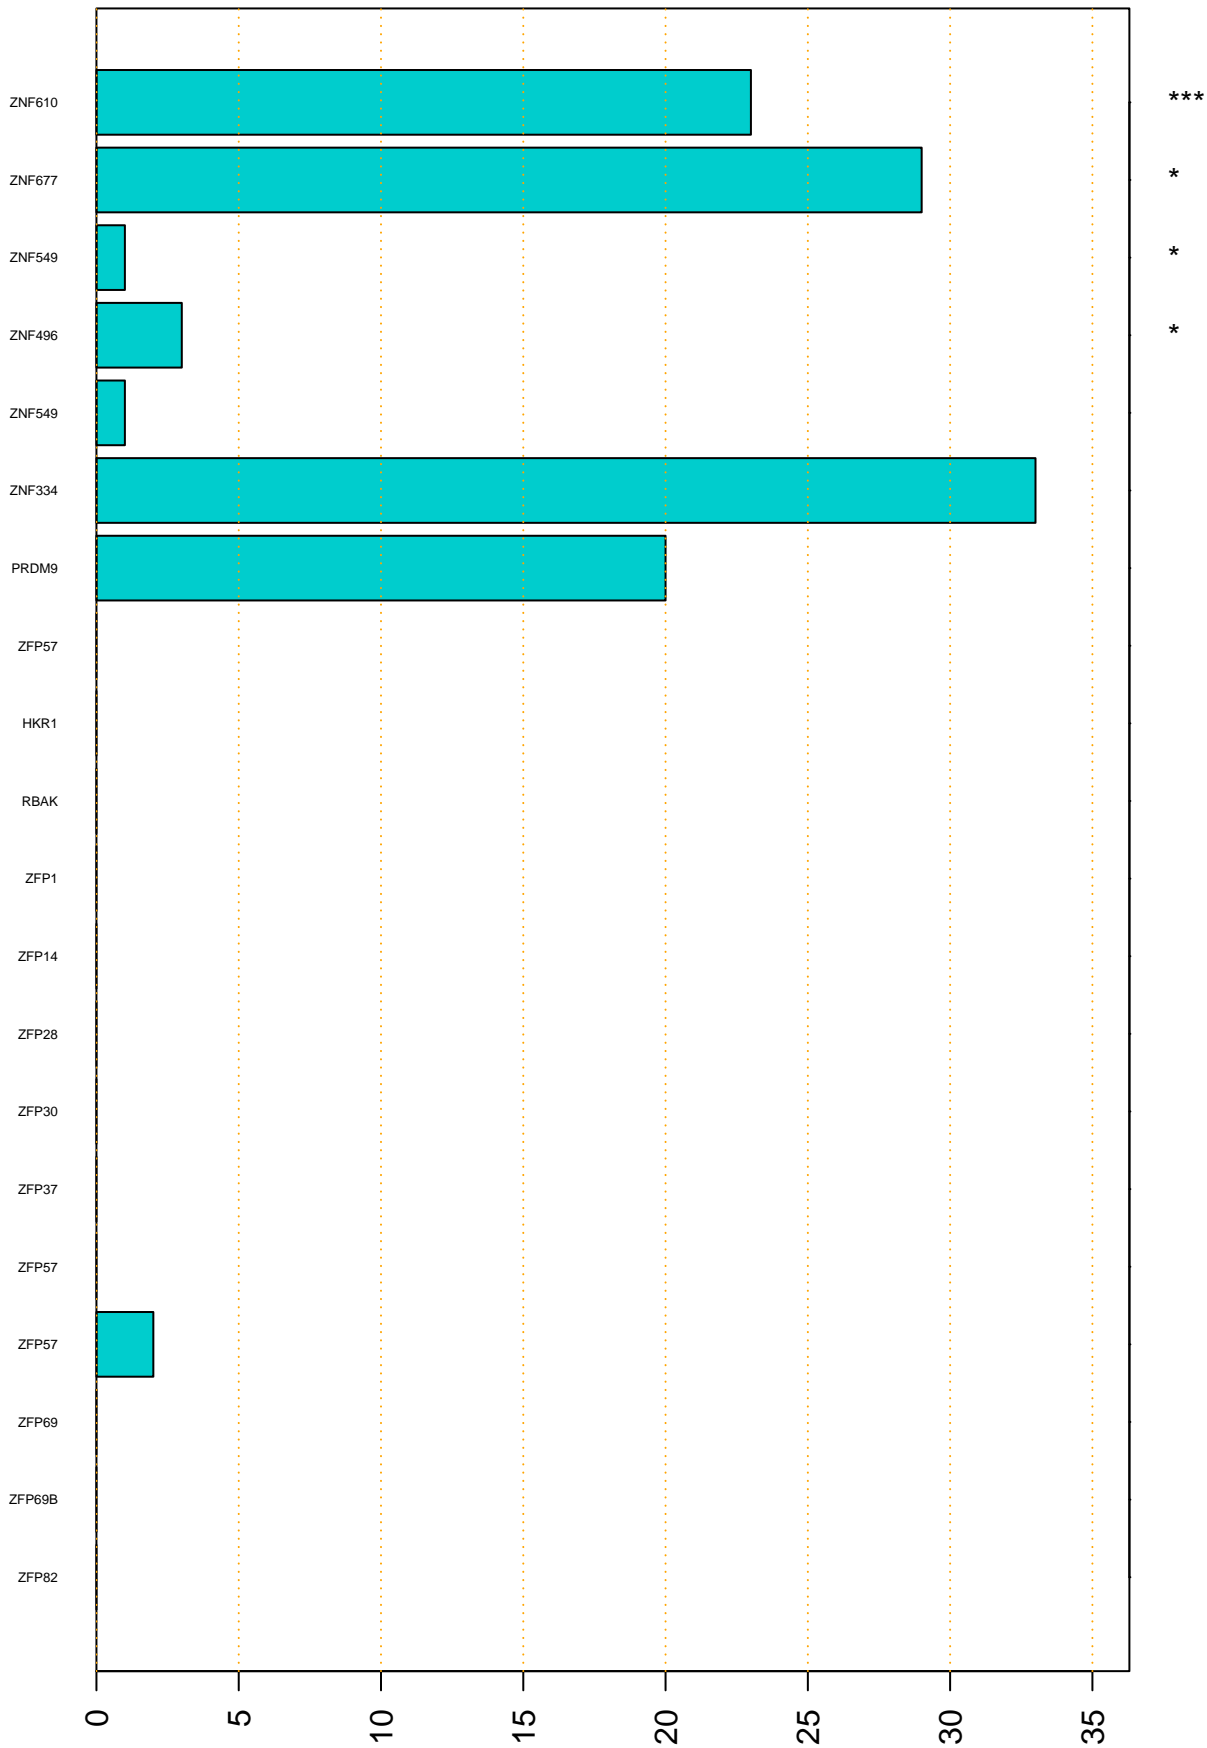

Enriched KZFP

#TE sfam with peak