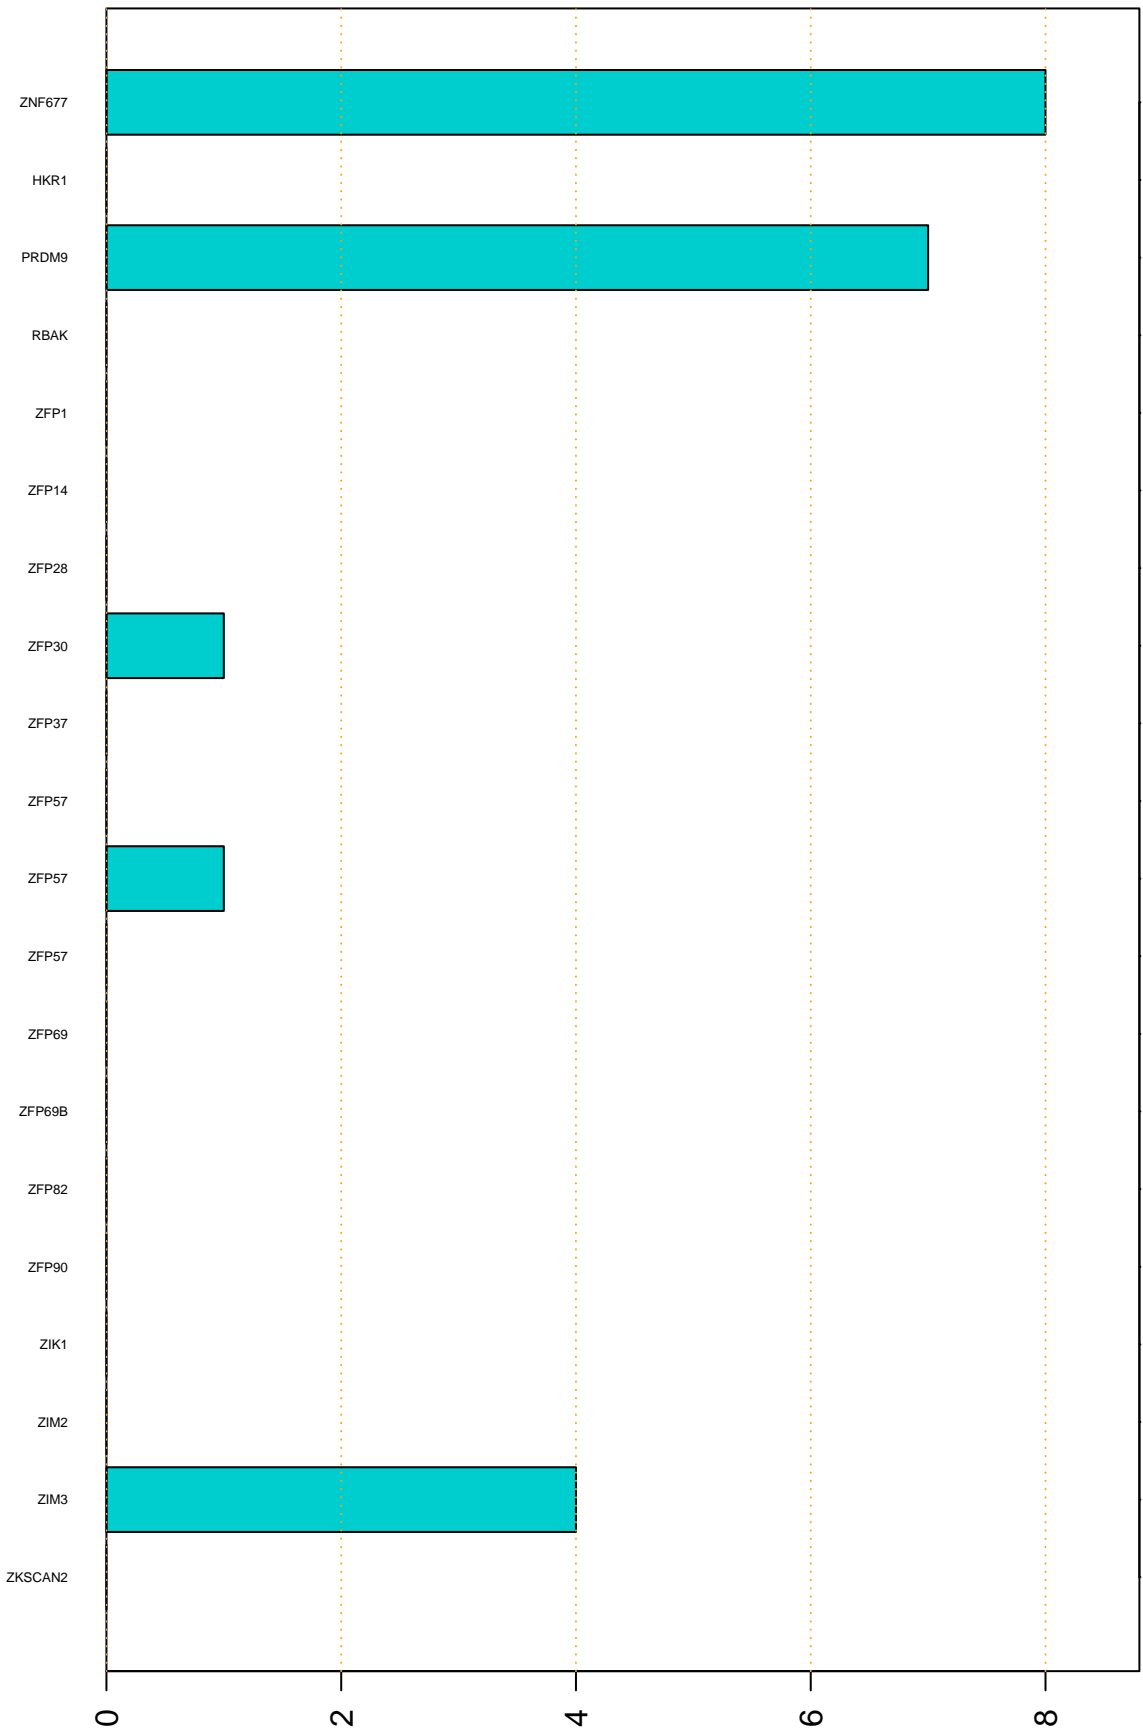

Enriched KZFP

#TE sfam with peak