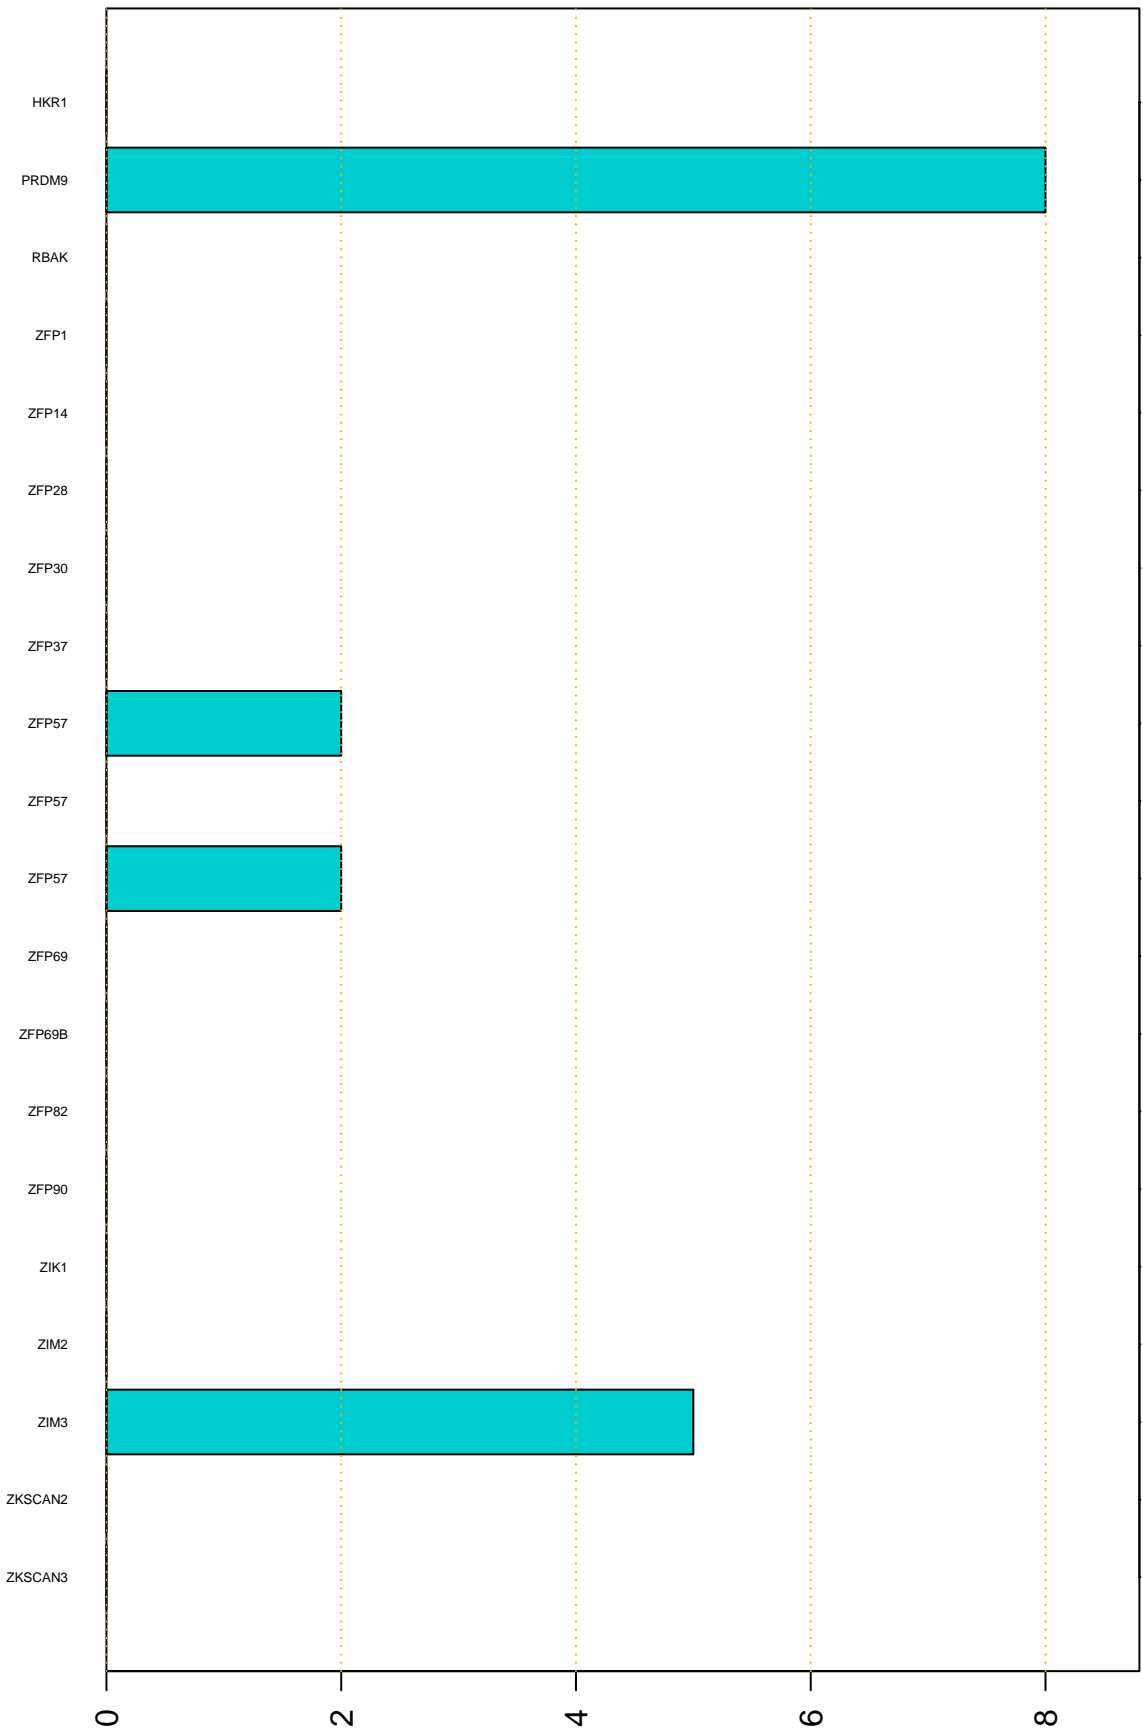

Enriched KZFP

#TE sfam with peak