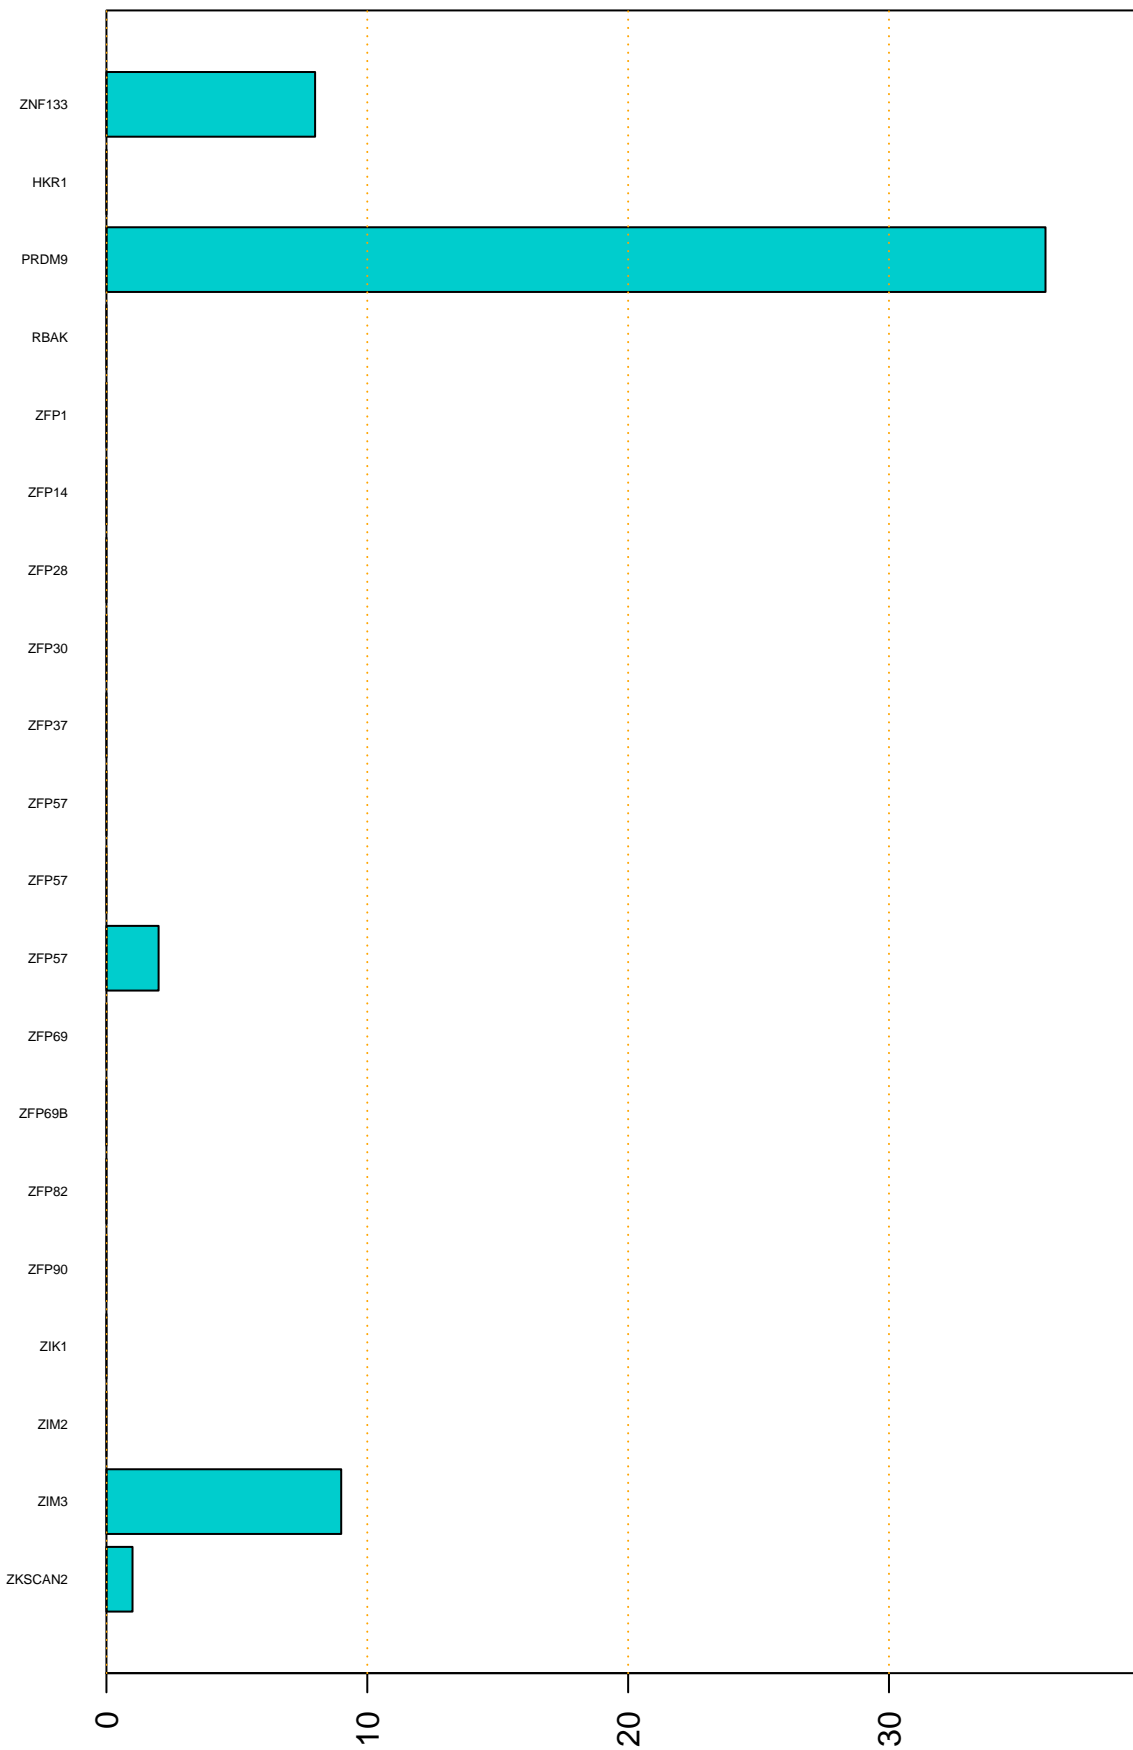

Enriched KZFP

#TE sfam with peak