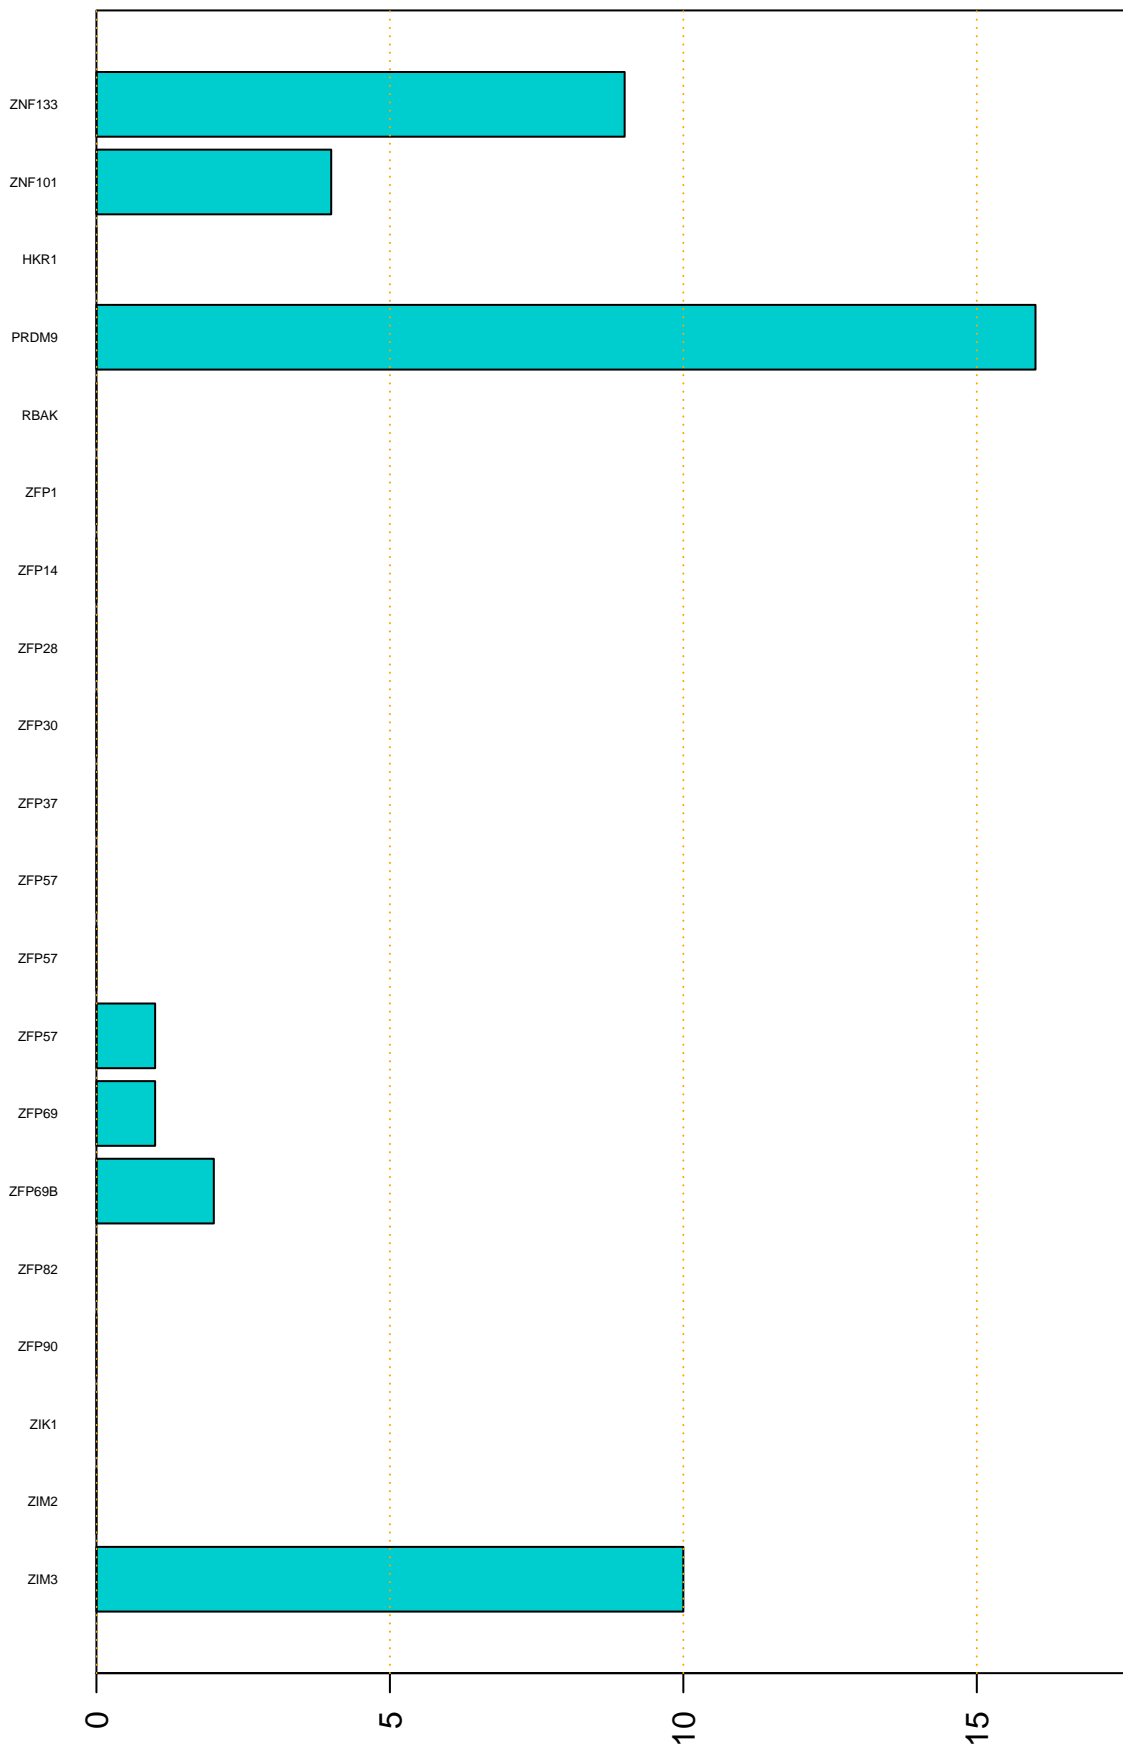

Enriched KZFP

#TE sfam with peak