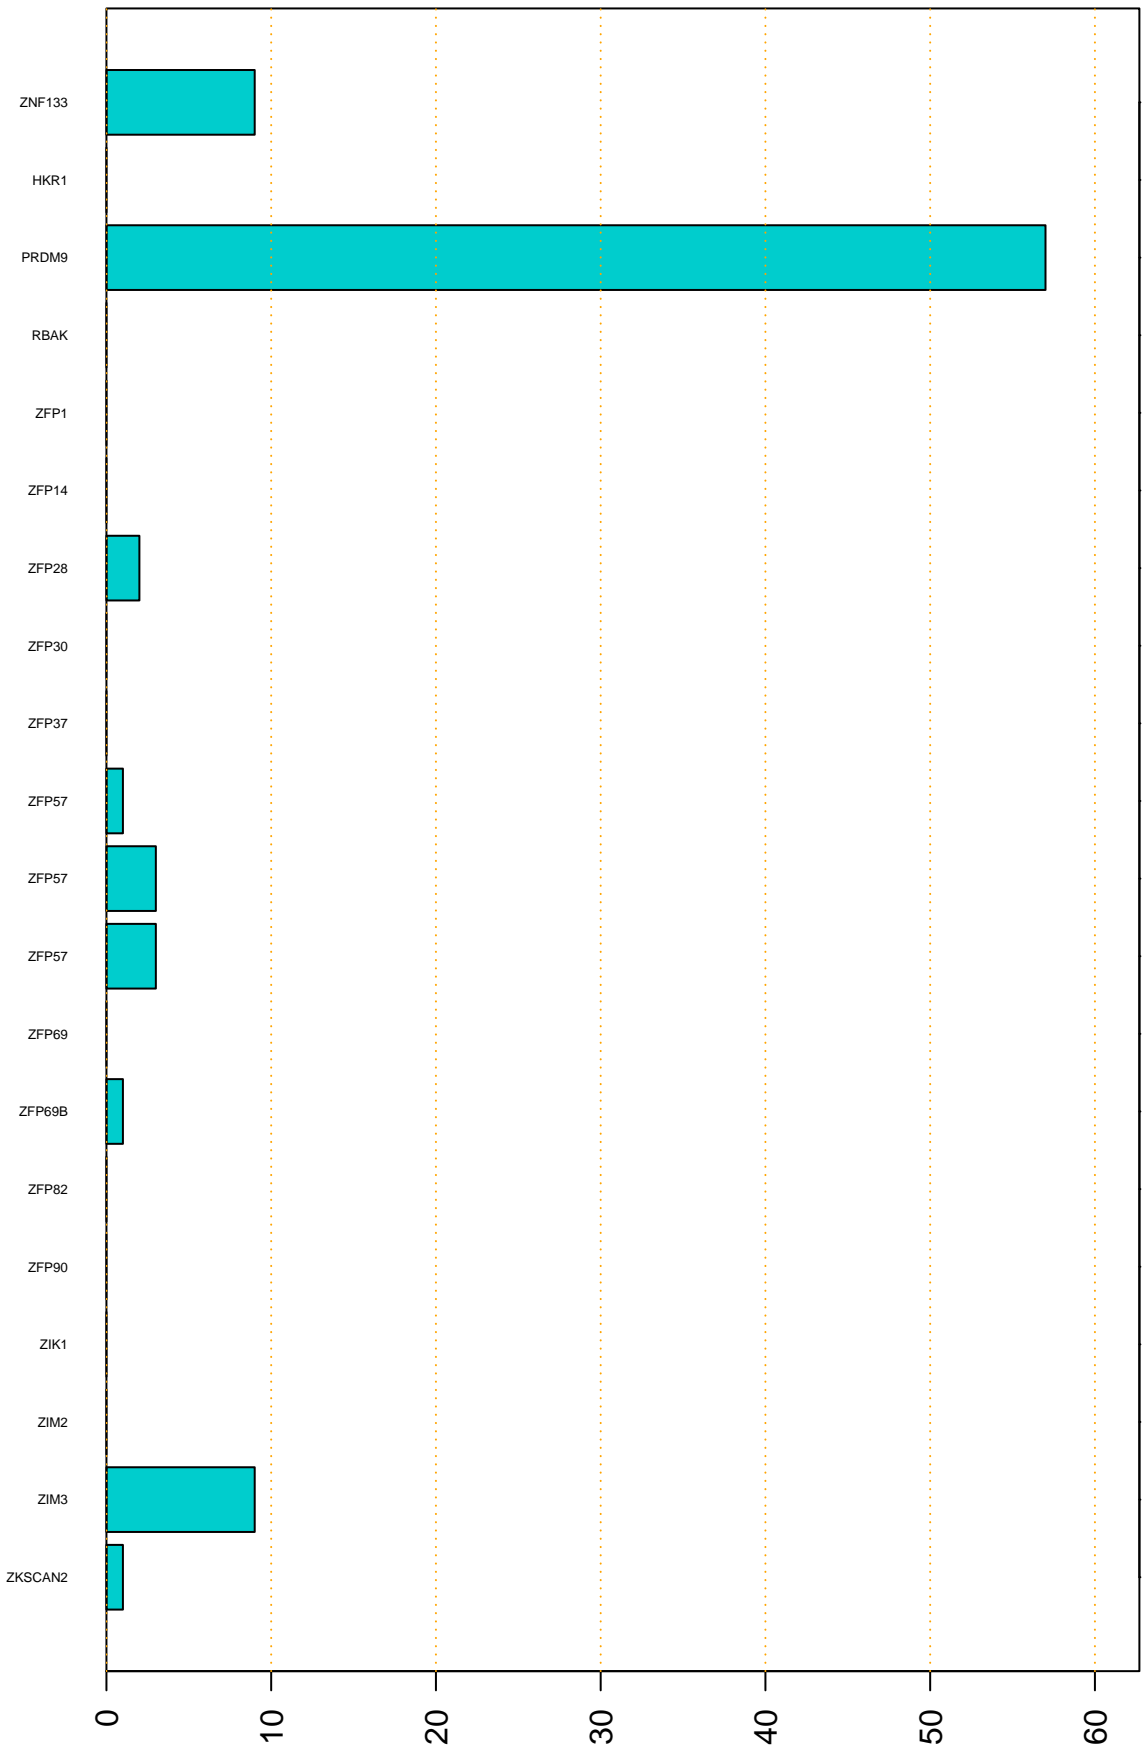

Enriched KZFP

#TE sfam with peak